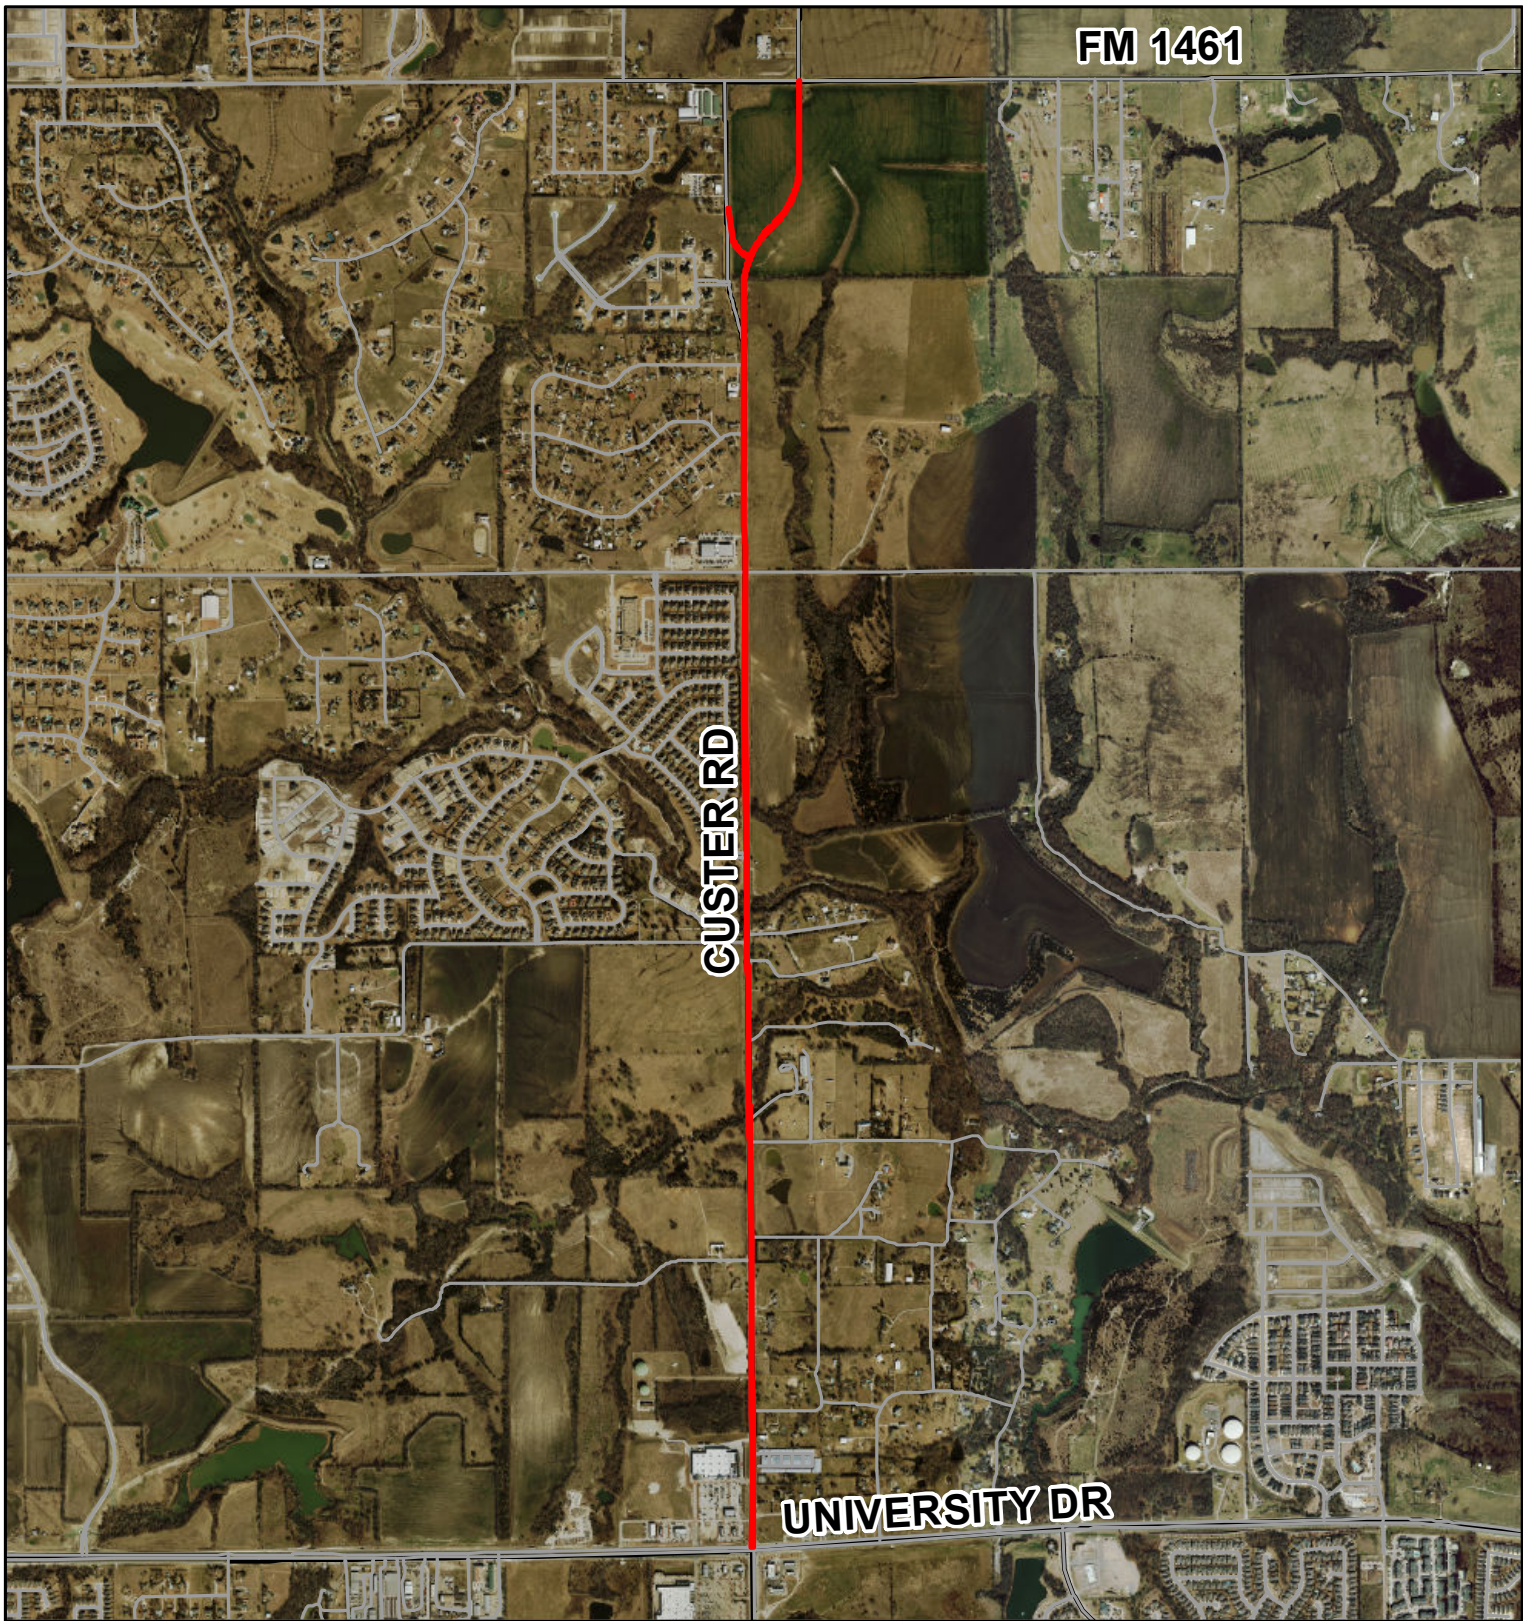

FM 1461

CUSTER RD

UNIVERSITY DR

0 1,200 2,400 Feet

Custer Road Utility Relocations US 380 to FM 1461

Vicinity Map

DISCLAIMER: This map and information contained in it were developed exclusively for use by the City of McKinney. Any use or reliance on this map by anyone else is at that party's risk and without liability to the City of McKinney, its officials or employees for any discrepancies, errors, or variances which may exist.

Path: C:\Users\carmona\Desktop\Eng\engineering\Maps Paul Tucker\WA 1630.mxd

0 1,200 2,400 Feet

Custer Road Utility Relocations US 380 to FM 1461

Vicinity Map

DISCLAIMER: This map and information contained in it were developed exclusively for use by the City of McKinney. Any use or reliance on this map by anyone else is at that party's risk and without liability to the City of McKinney, its officials or employees for any discrepancies, errors, or variances which may exist.