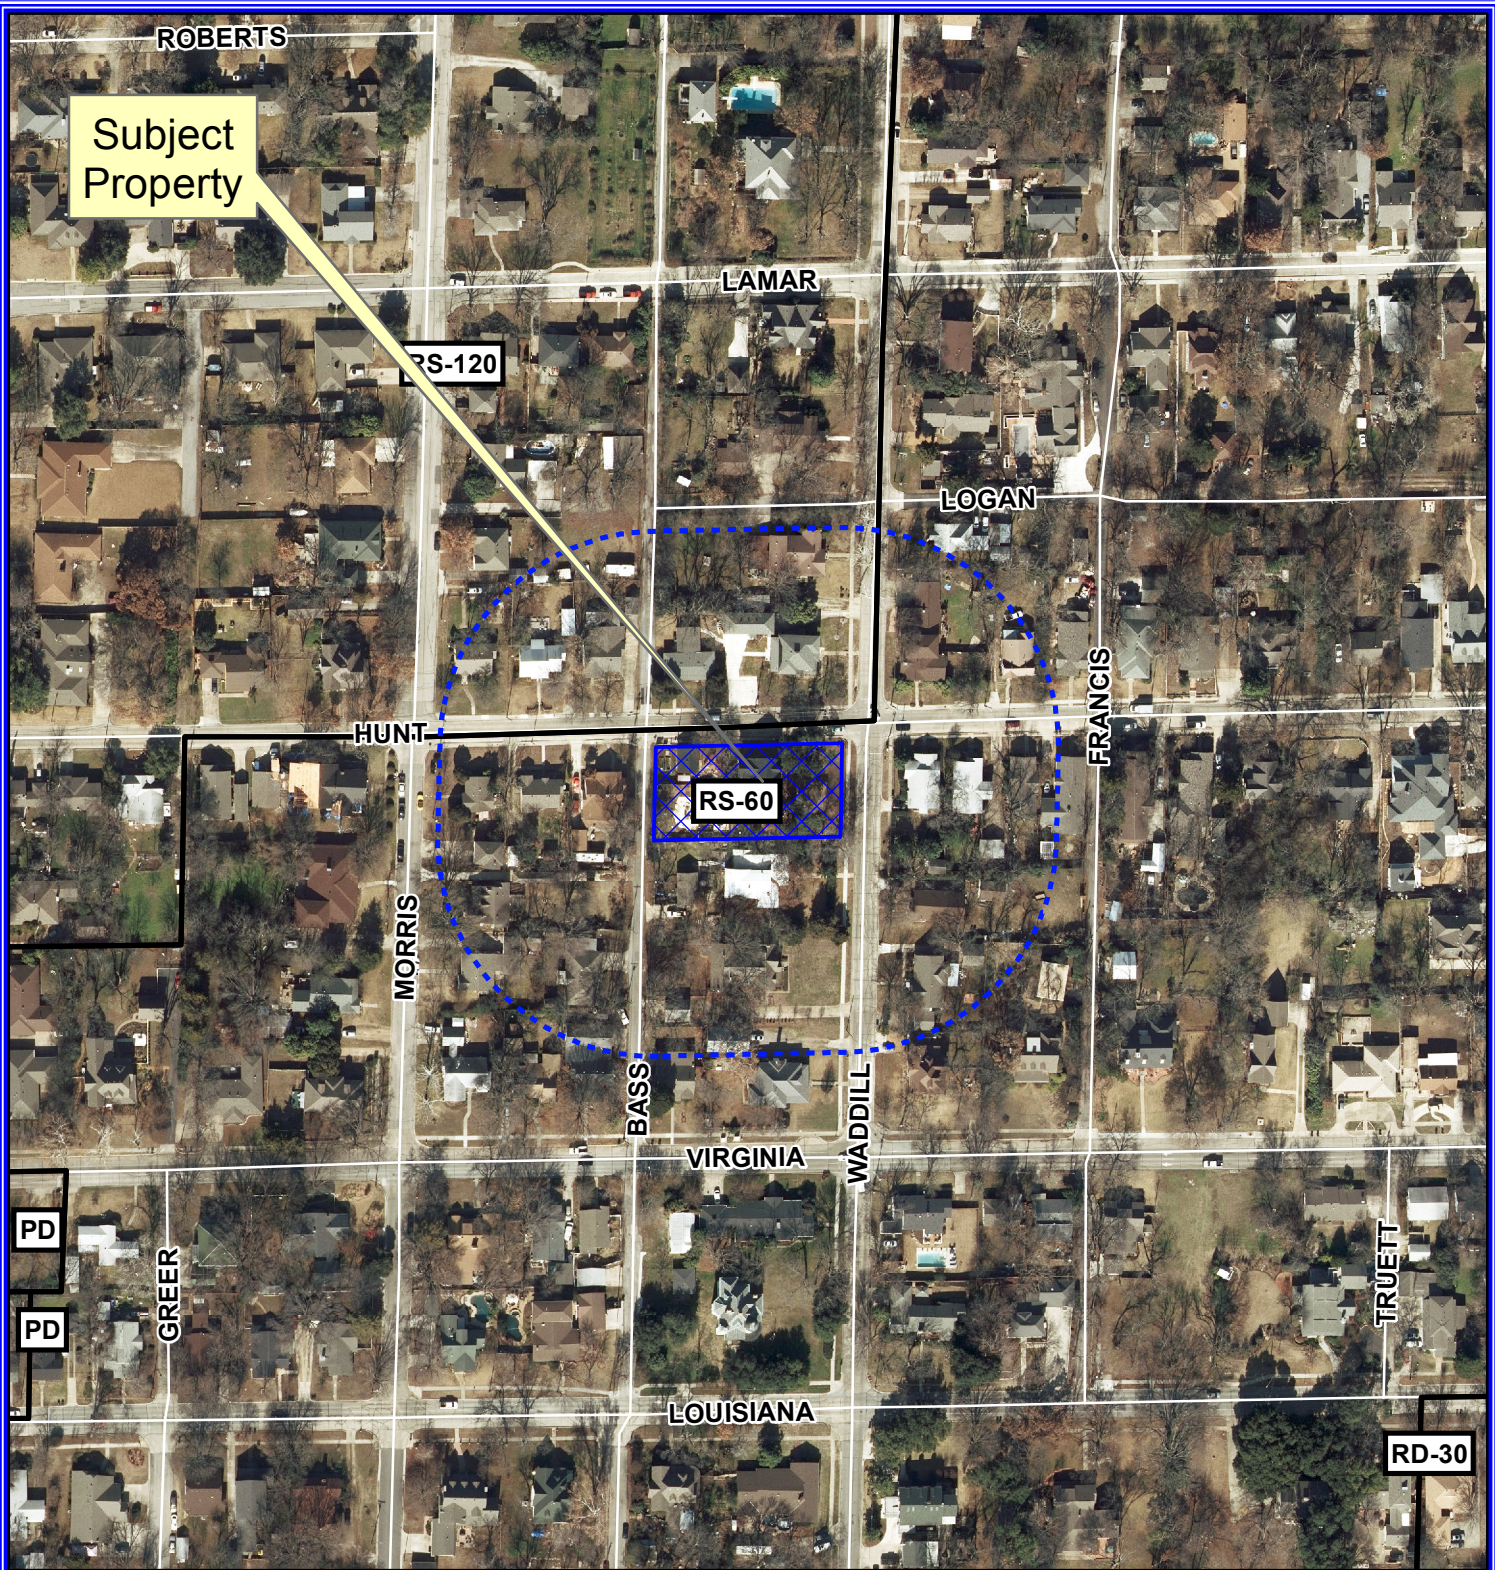

## Notification Map

Case: 16-367SUP

--- 200' Buffer

Vicinity Map