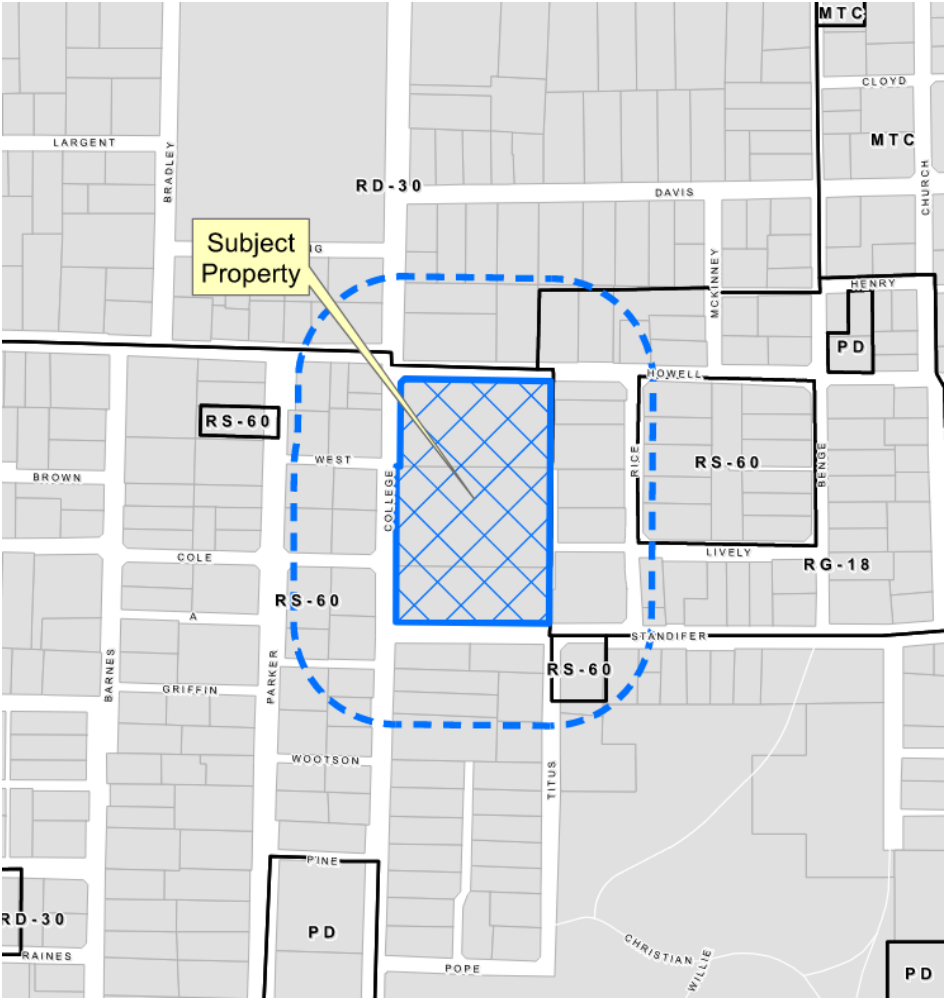

# College Street Manor Rezoning

22-0041Z

# Location Map

Vicinity Map

# Aerial Exhibit

Vicinity Map

# Proposed Zoning Exhibit