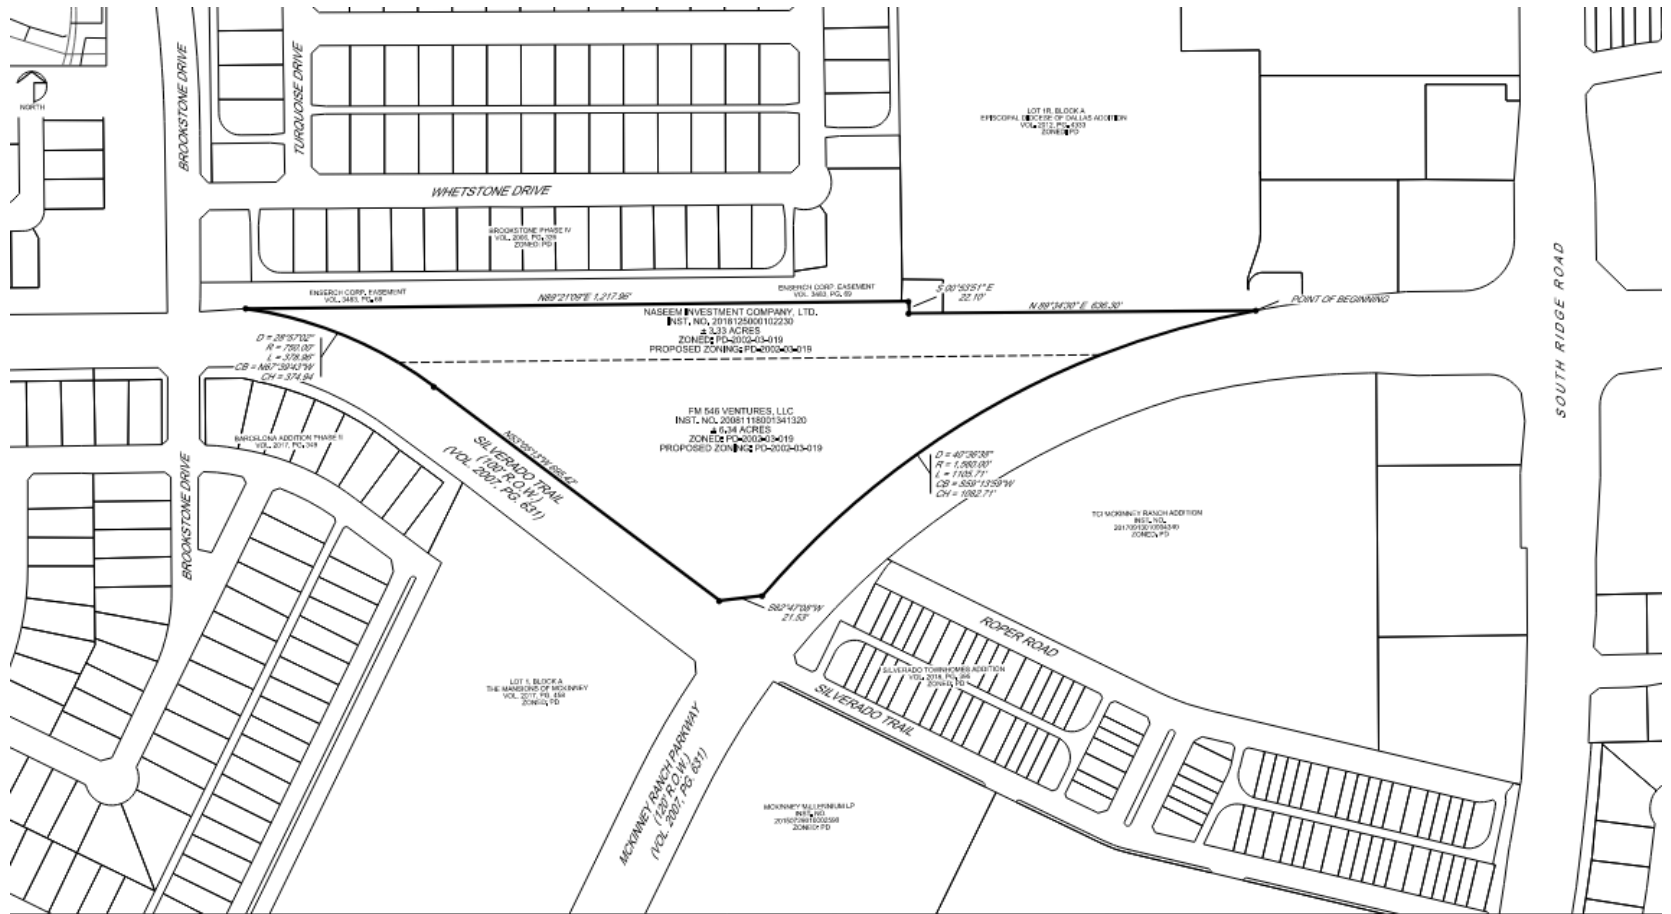

# McKinney Ranch Pkwy and Silverado Trl Rezoning

21-0072Z

# Location Map

# Proposed Zoning Exhibit

# Informational Only – Concept Plan