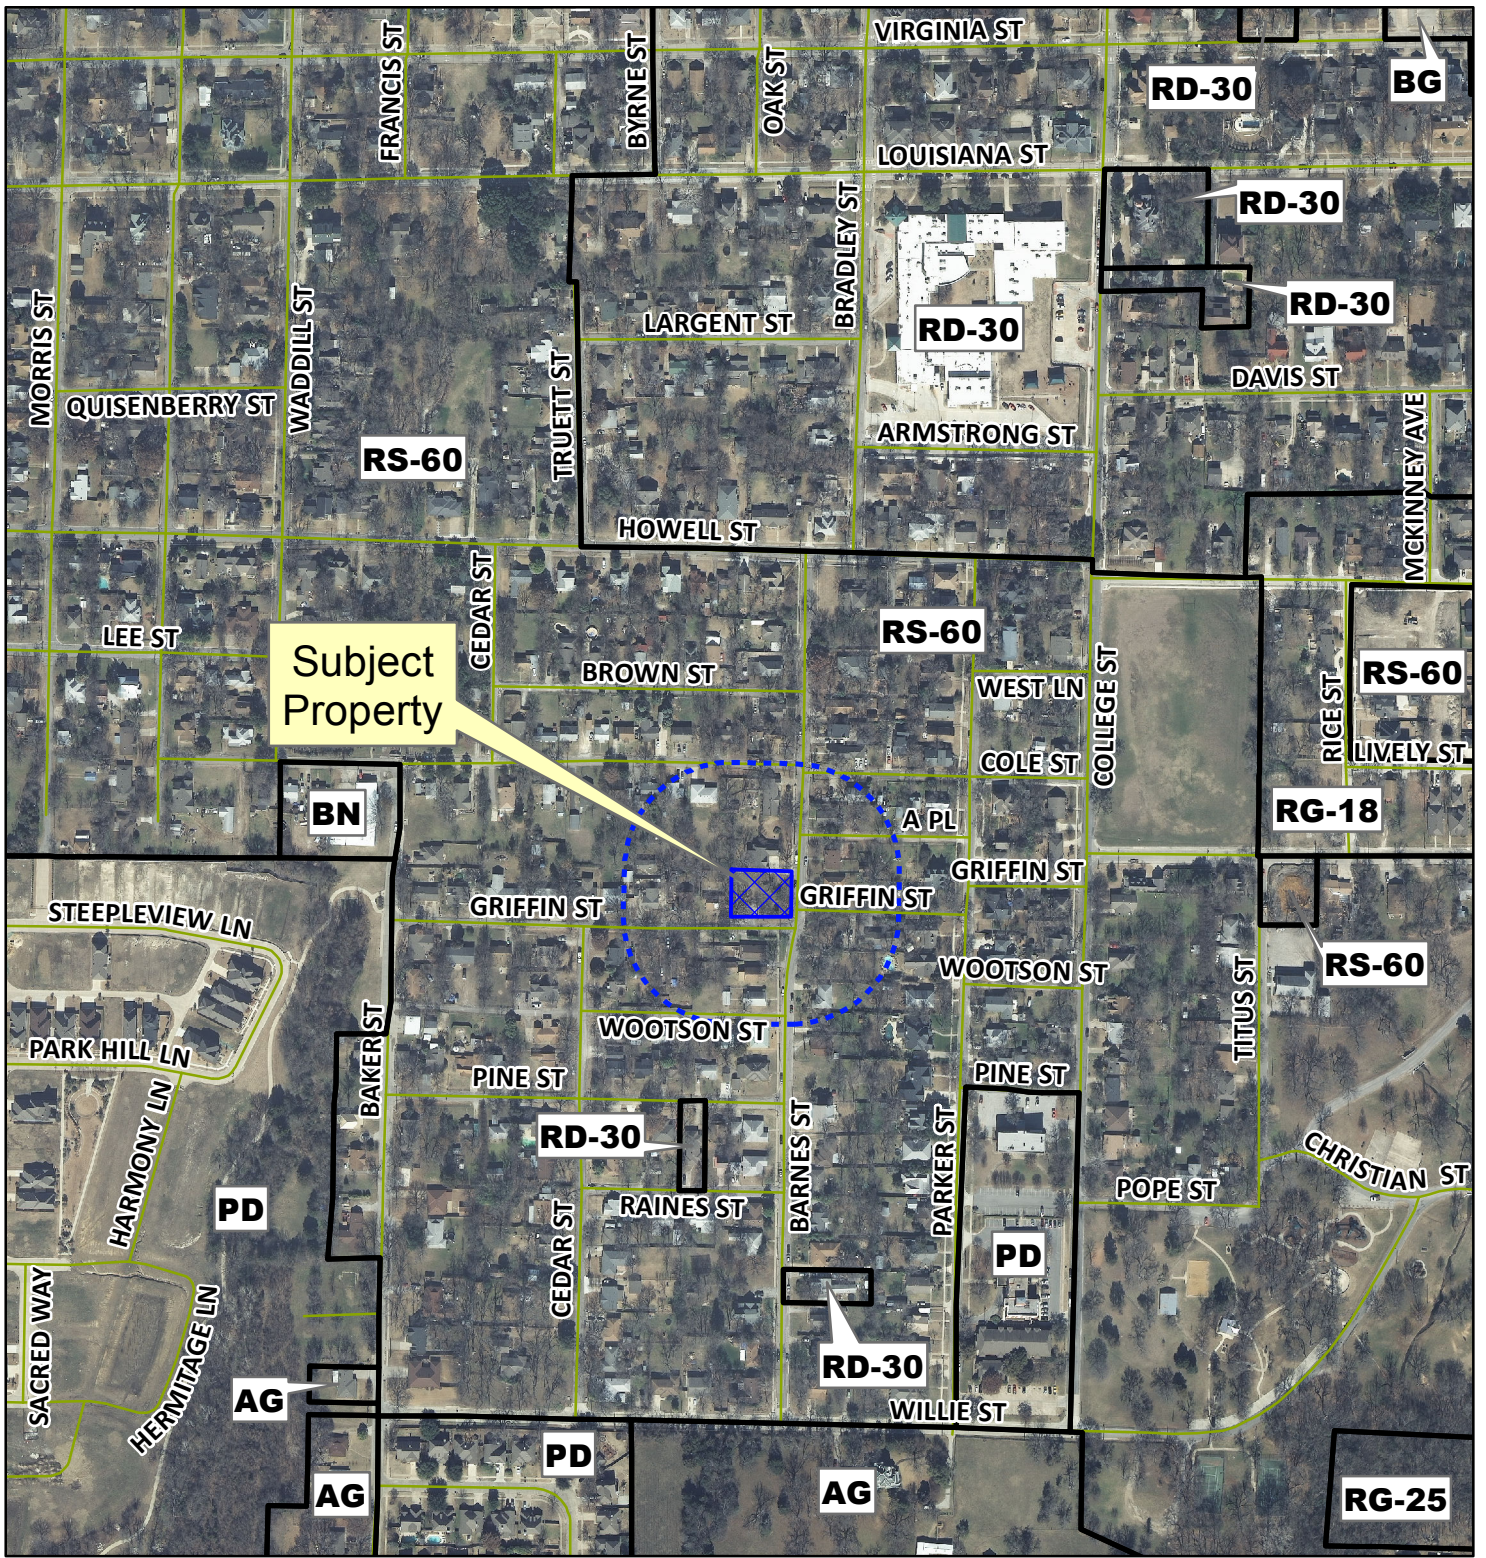

# Notification Map

Case: 12-191Z

--- 200' Notification Buffer

Vicinity Map

Subject Property

### Notification Map

Case: 12-191Z

--- 200' Notification Buffer