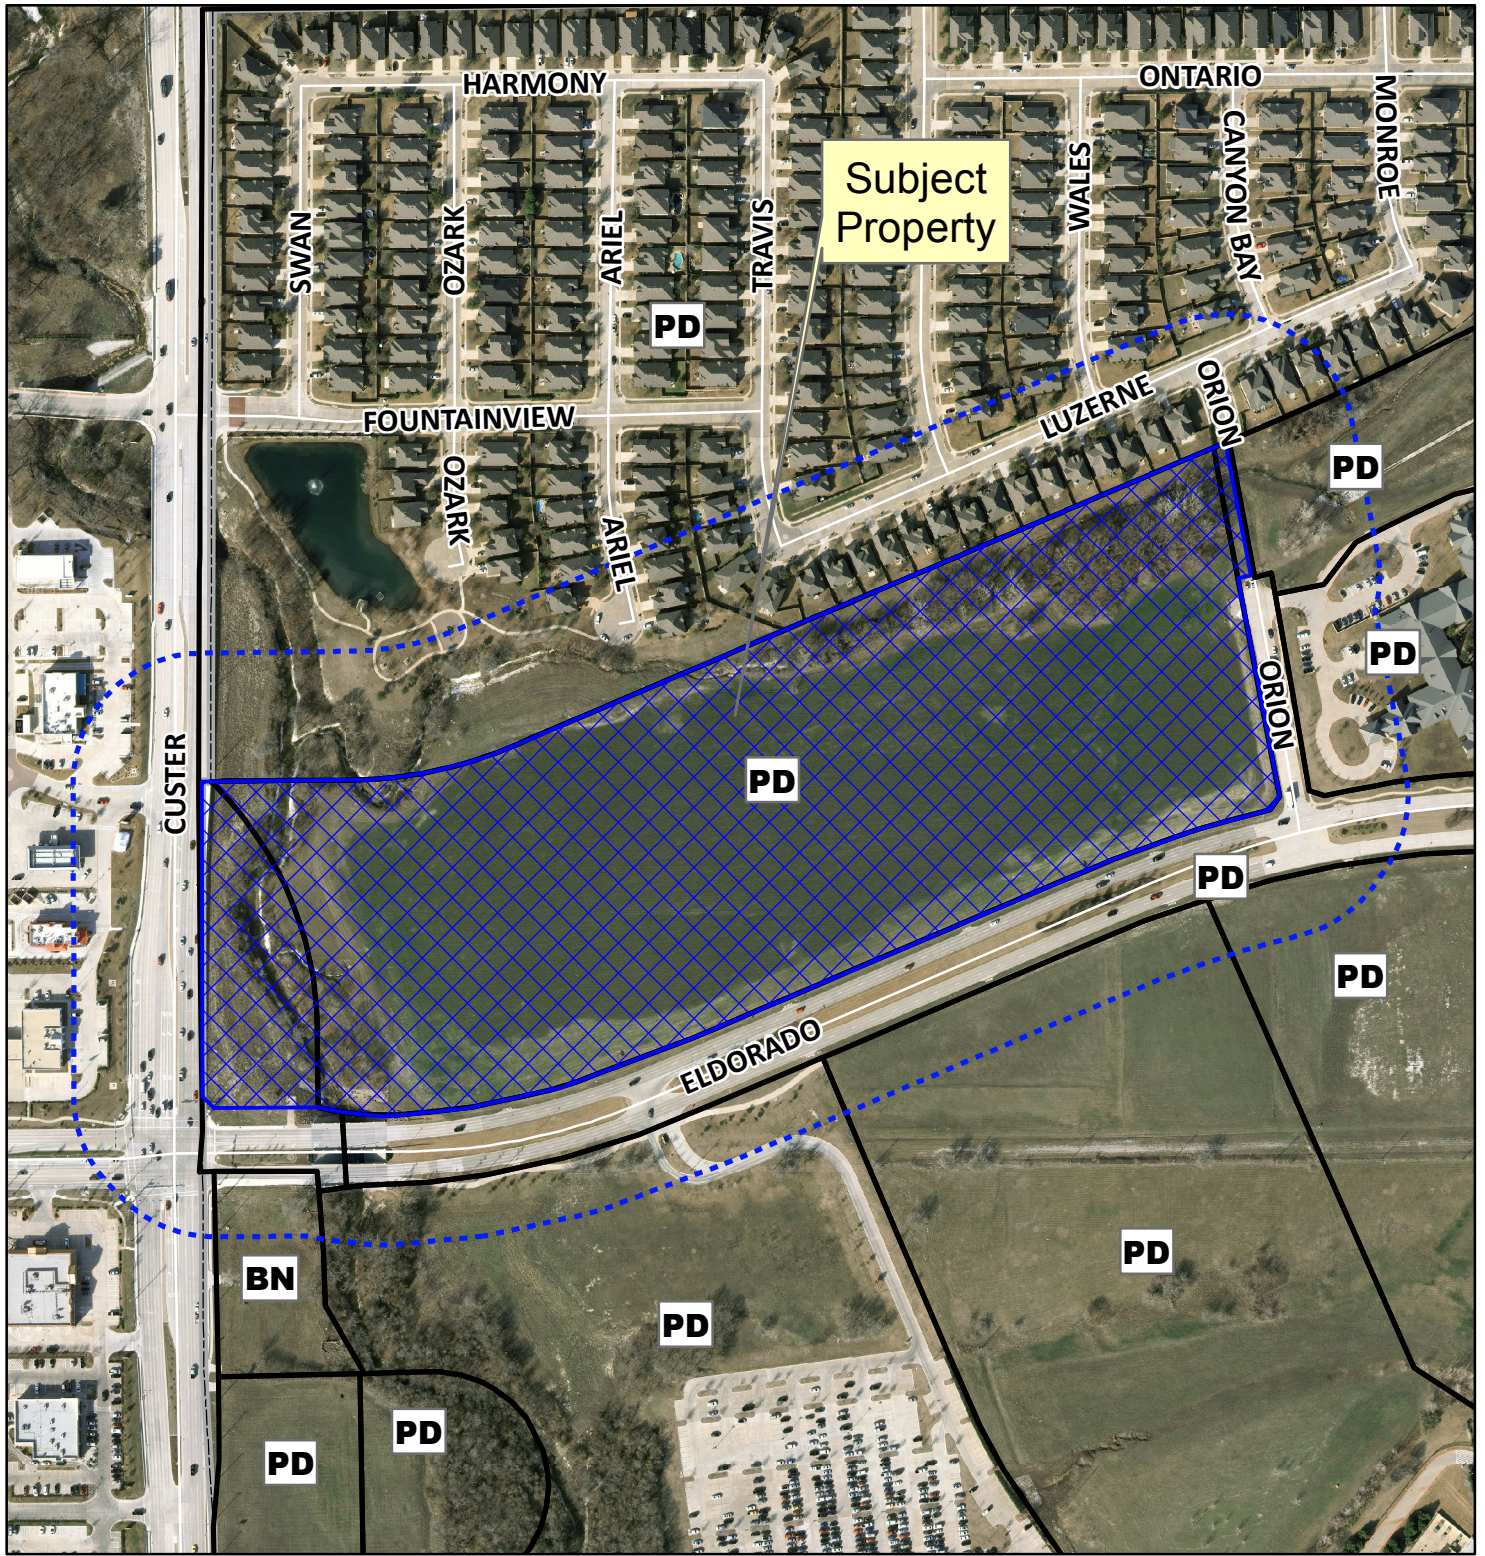

Notification Map

Case: 14-010Z

--- 200' Notification Buffer

Path: S:\MCKGIS\notification\Projects\2014\14-010Z.mxd

DISCLAIMER: This map and information contained in it were developed exclusively for use by the City of McKinney. Any use or reliance on this map by anyone else is at that party's risk and without liability to the City of McKinney, its officials or employees for any discrepancies, errors, or variances which may exist.