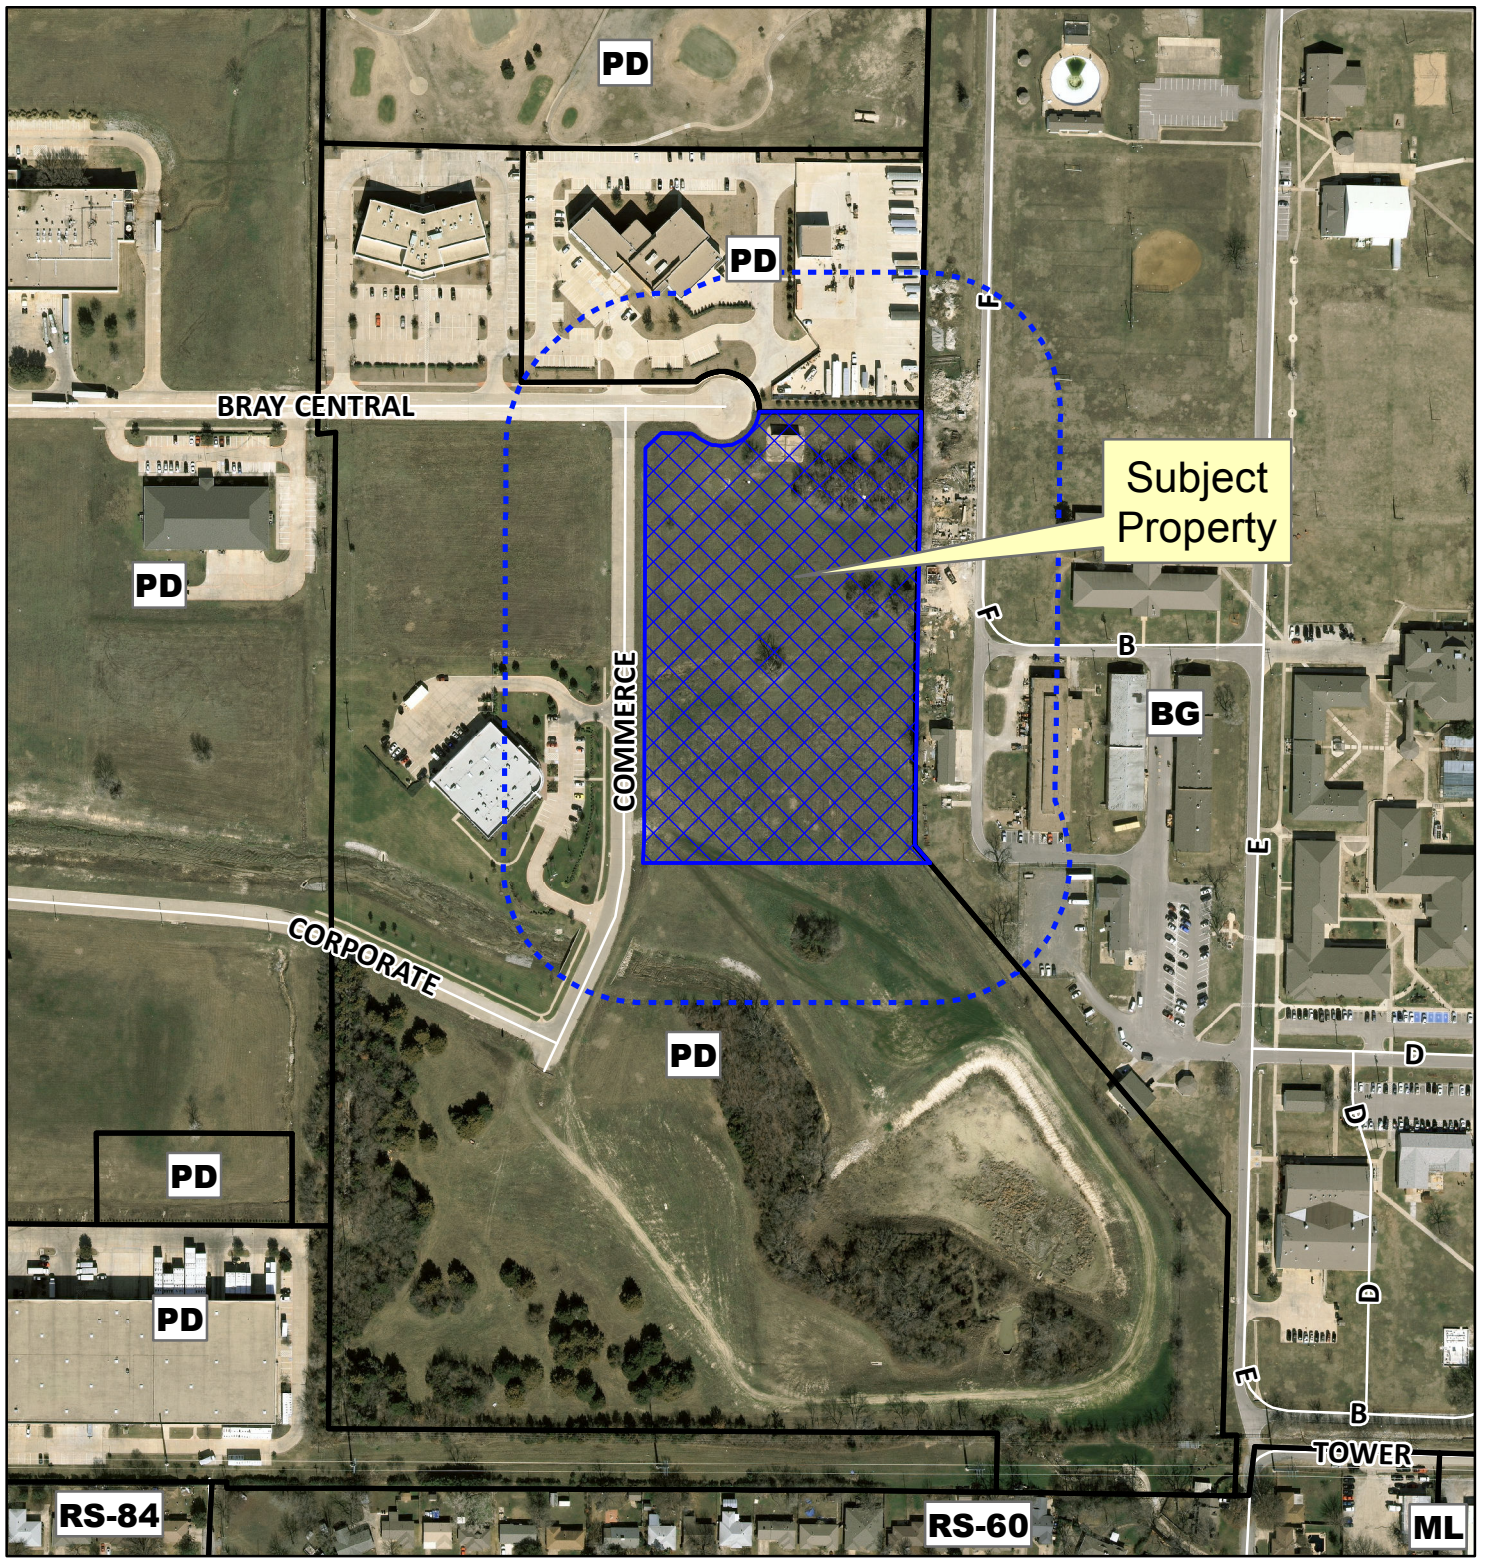

Notification Map

Case: 13-236SP

--- 200' Notification Buffer

Path: S:\MCKGIS\Notification\Projects\2013\13-236SP.mxd

DISCLAIMER: This map and information contained in it were developed exclusively for use by the City of McKinney. Any use or reliance on this map by anyone else is at that party's risk and without liability to the City of McKinney, its officials or employees for any discrepancies, errors, or variances which may exist.

Subject Property

Notification Map

Case: 13-236SP

--- 200' Notification Buffer

Path: S:\MCKGIS\notification\Projects\2013\13-236SP.mxd

DISCLAIMER: This map and information contained in it were developed exclusively for use by the City of McKinney. Any use or reliance on this map by anyone else is at that party's risk and without liability to the City of McKinney, its officials or employees for any discrepancies, errors, or variances which may exist.