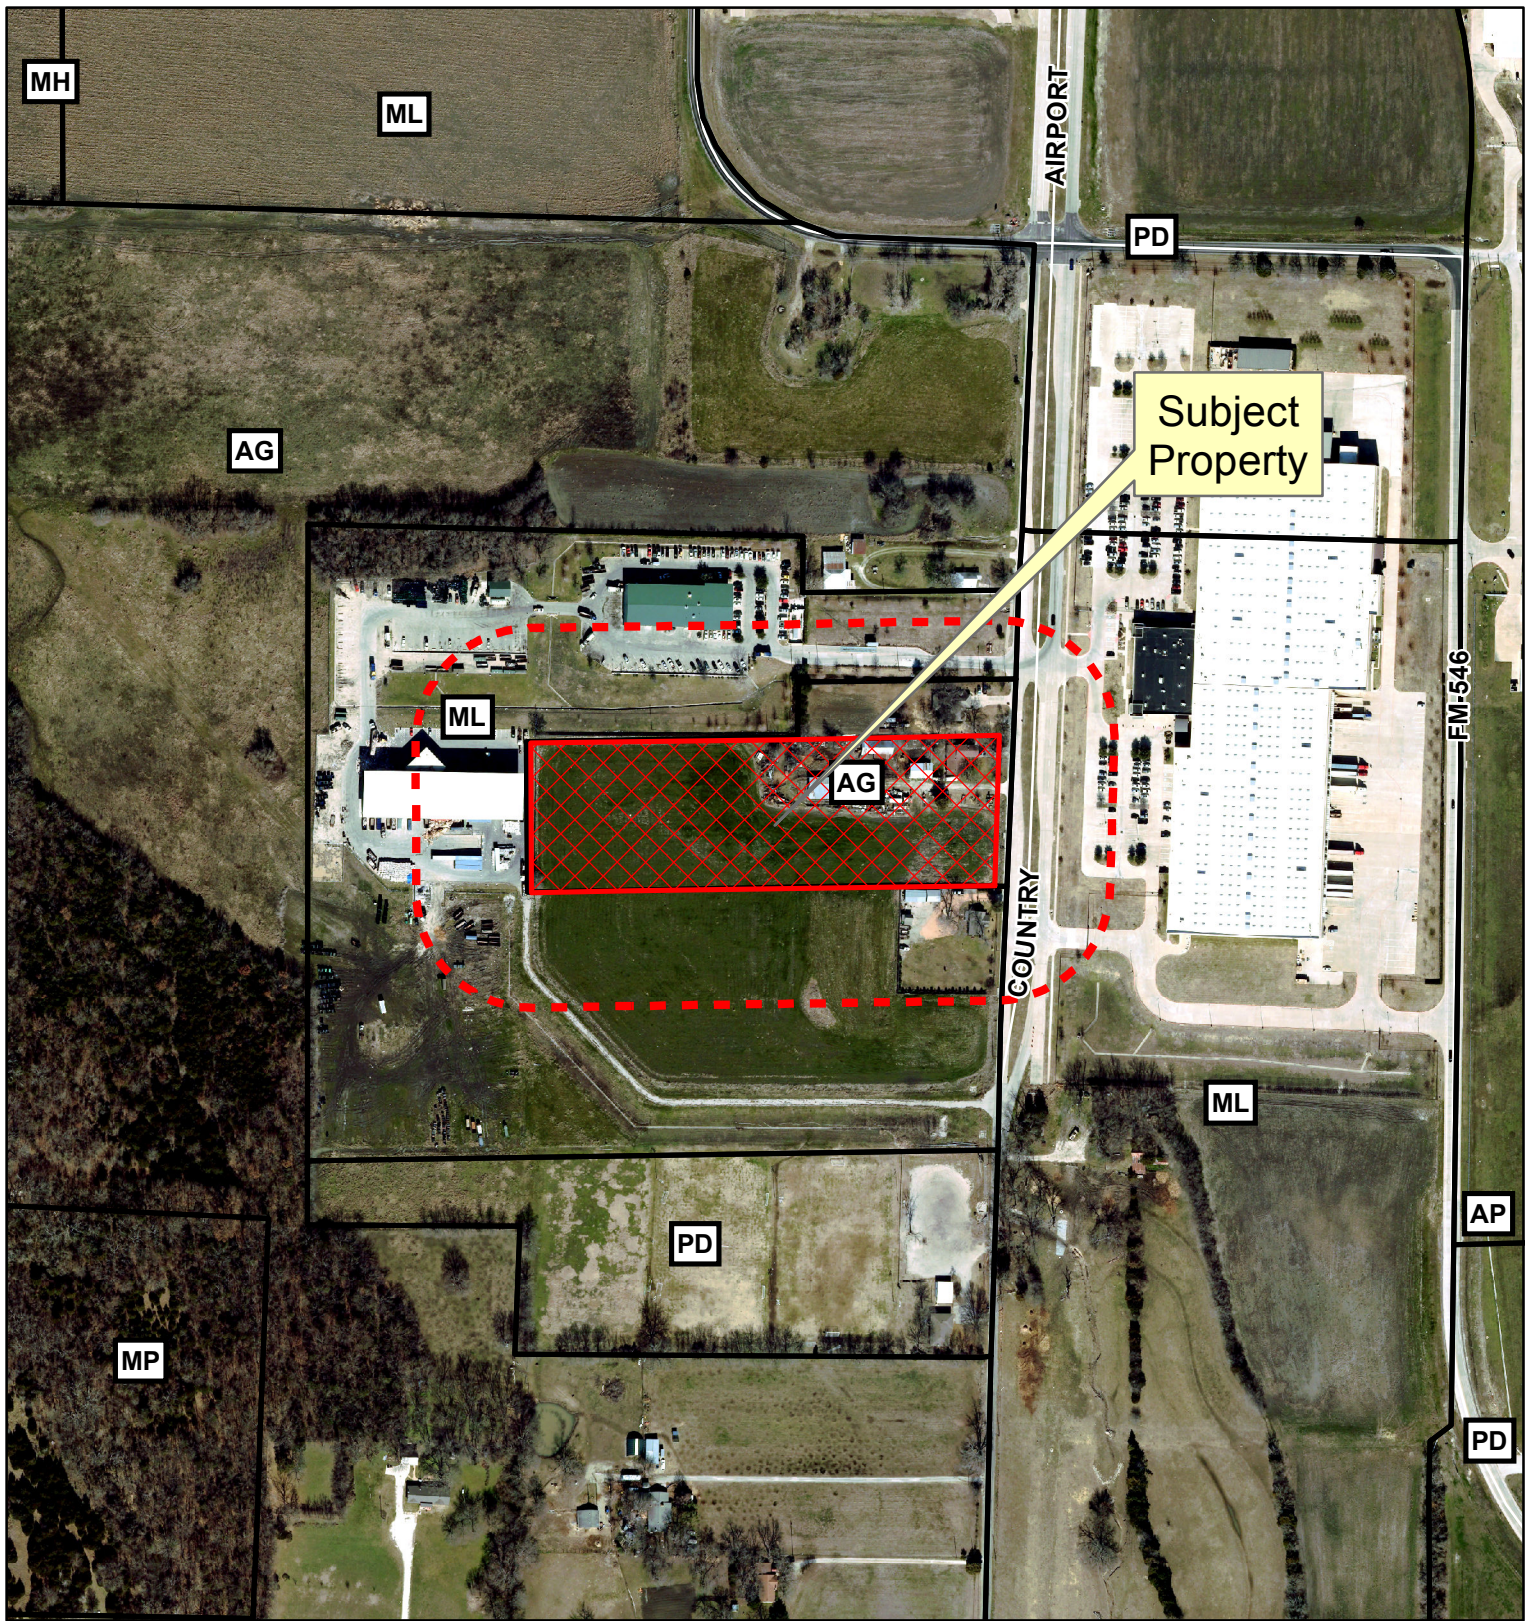

Notification Map

Case: 17-148Z

--- 200' Buffer

Vicinity Map

Notification Map

Case: 17-148Z

--- 200' Buffer

Vicinity Map

DISCLAIMER: This map and information contained in it were developed exclusively for use by the City of McKinney. Any use or reliance on this map by anyone else is at that party's risk and without liability to the City of McKinney, its officials or employees for any discrepancies, errors, or variances which may exist.