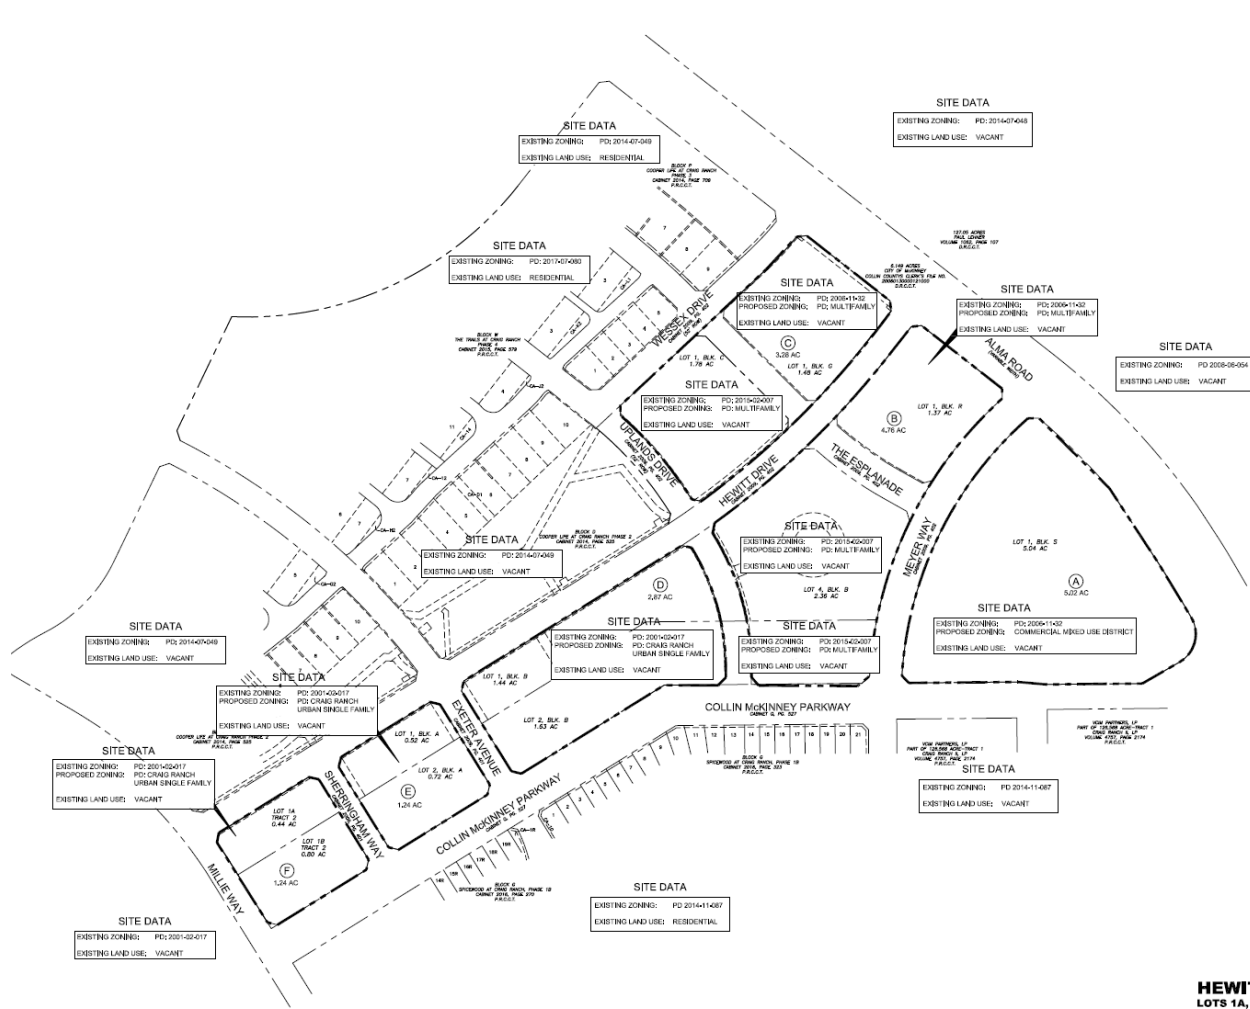

# Hewitt Rezone

18-0142Z

# Location Map

# Proposed Zoning Exhibit

**ZONING EXHIBIT**  
**HEWITT MIXED USE DEVELOPMENT**  
 LOTS 1A, 1B TRACT 2, LOTS 1 & 2 BLOCK A, LOTS 1,2,3 & 4  
 BLOCK B, LOT 1 BLOCK C, LOT 1 BLOCK G,  
 LOT 1 BLOCK R, LOT 1 BLOCK S