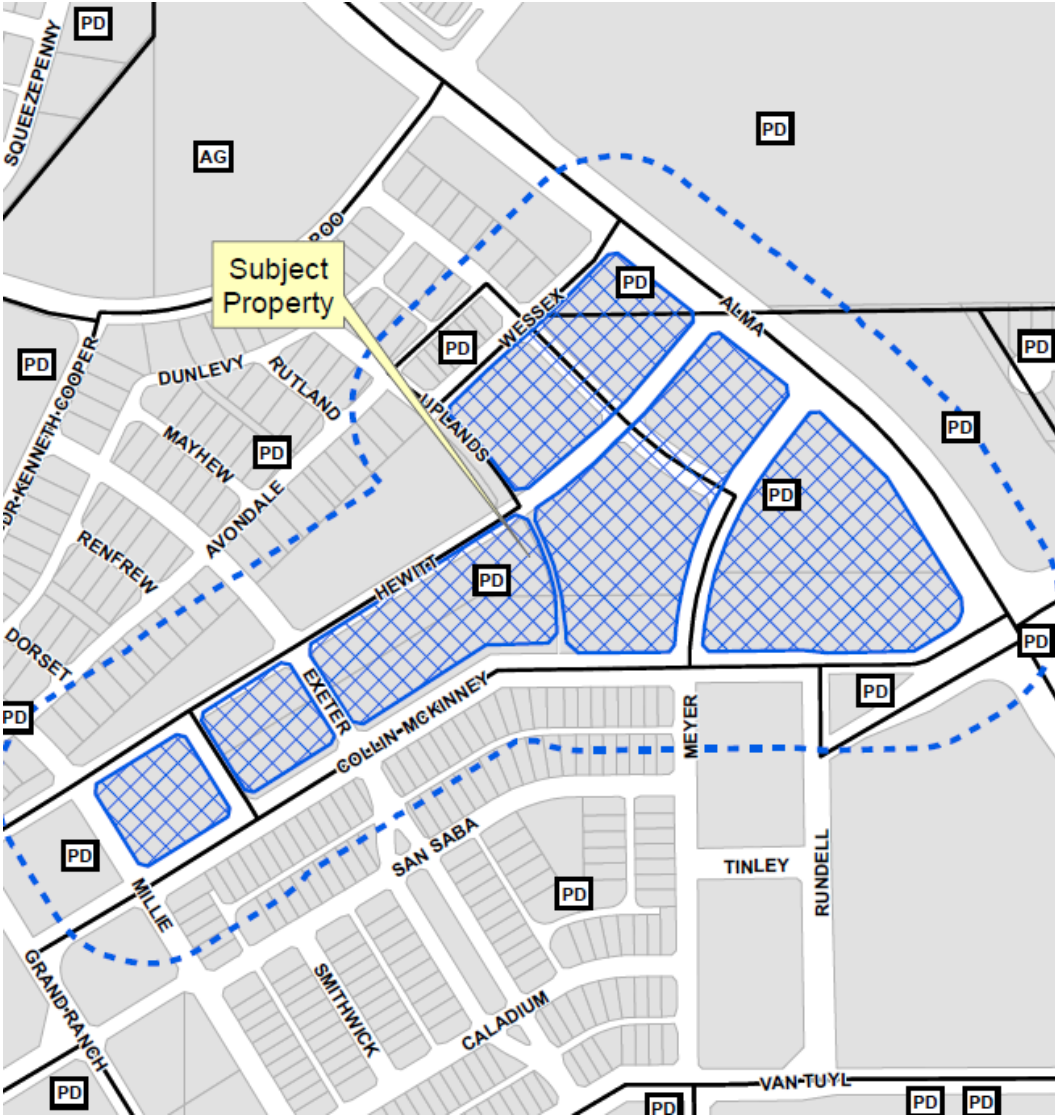

# Hewitt Rezone

18-0142Z

# Location Map

# Aerial Exhibit

# Proposed Zoning Exhibit

**ZONING EXHIBIT**  
**HEWITT MIXED USE DEVELOPMENT**  
 LOTS 1A, 1B TRACT 2, LOTS 1 & 2 BLOCK A, LOTS 1,2,3 & 4  
 BLOCK B, LOT 1 BLOCK C, LOT 1 BLOCK G,  
 LOT 1 BLOCK R, LOT 1 BLOCK S