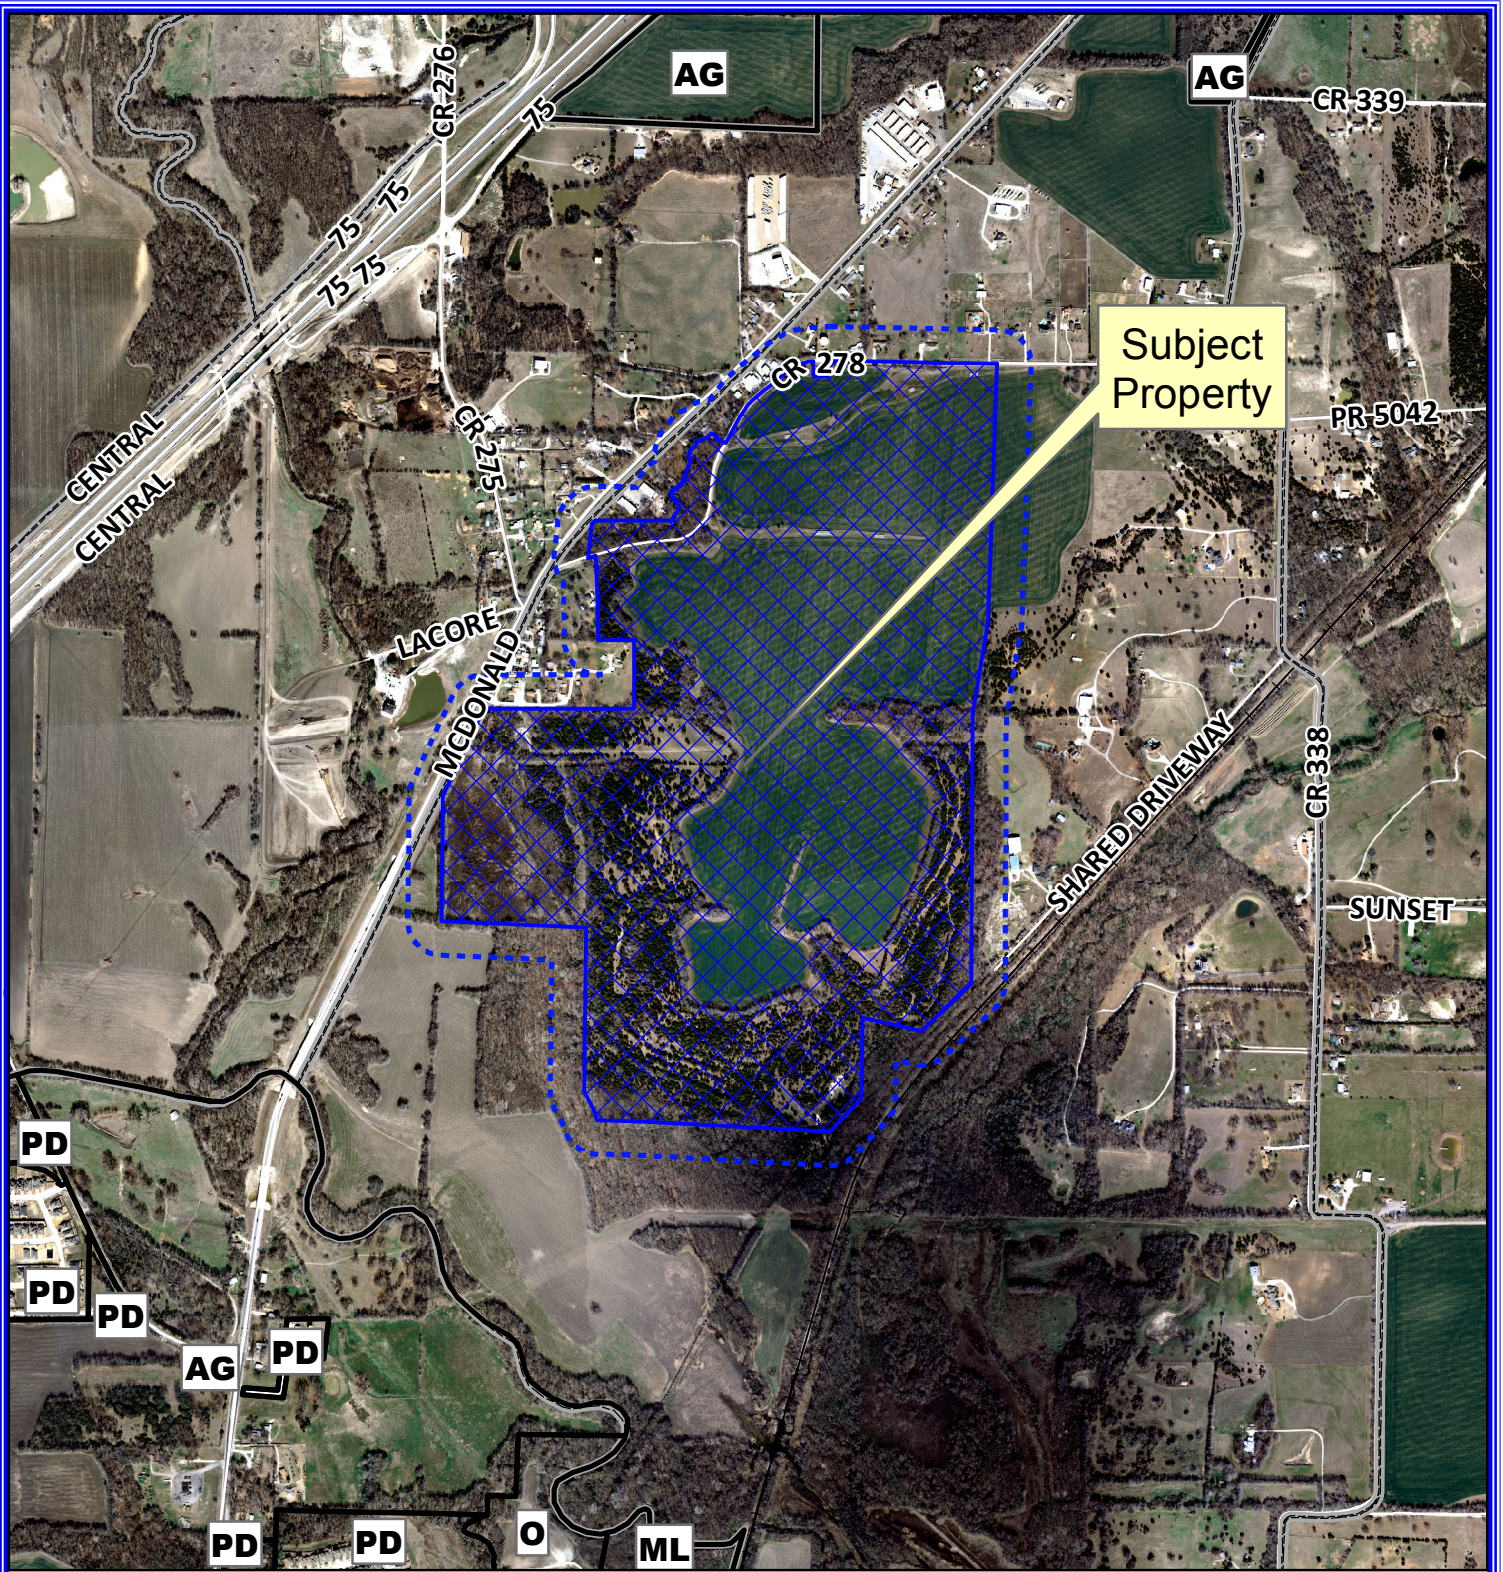

Notification Map

Case: 15-028A

--- 200' Buffer

0 770 1,540
Feet

Notification Map

Case: 15-028A

--- 200' Buffer

Vicinity Map