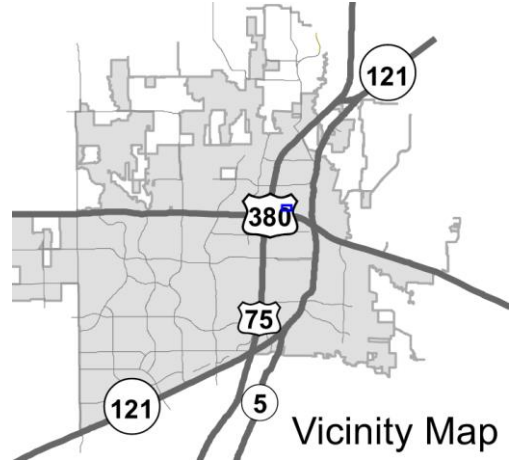

# Seven Brew Coffee SUP

22-0013SUP

# Location Map