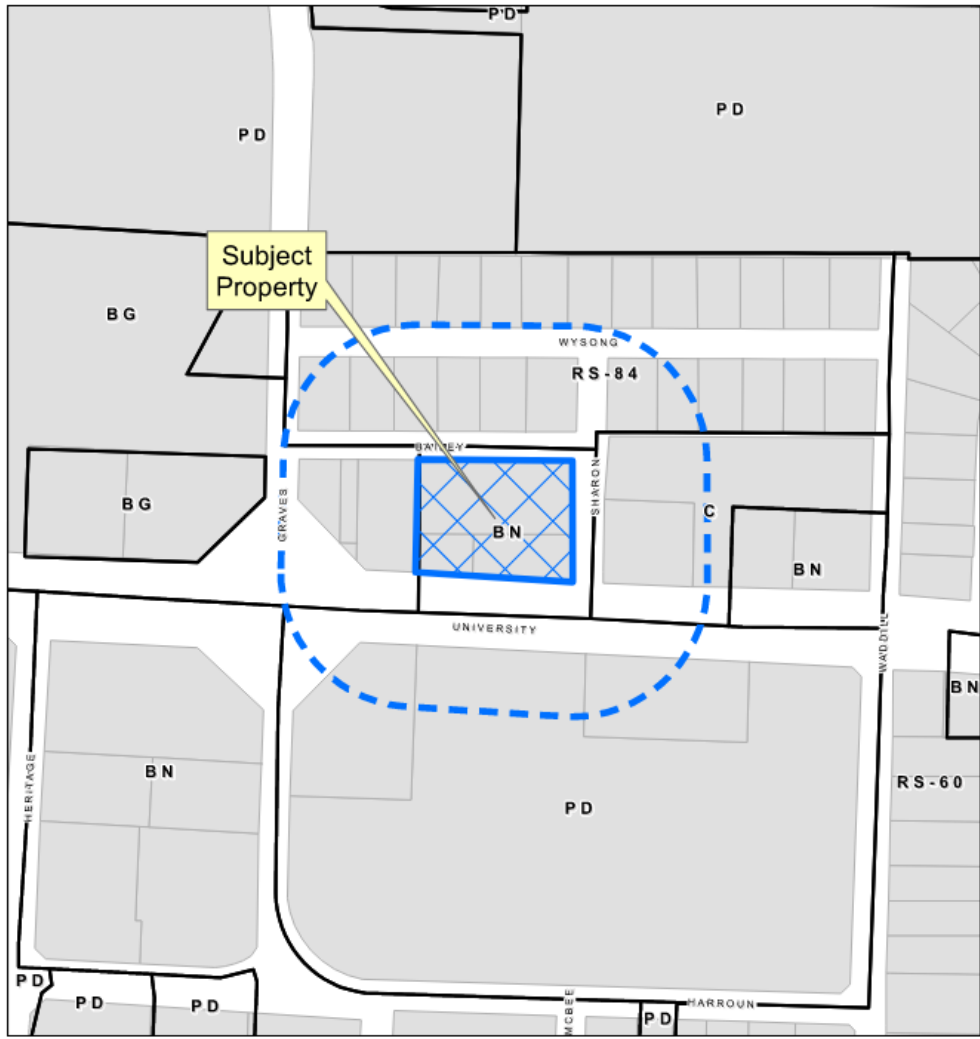

# Seven Brew Coffee SUP

22-0013SUP

# Location Map

# Aerial Exhibit