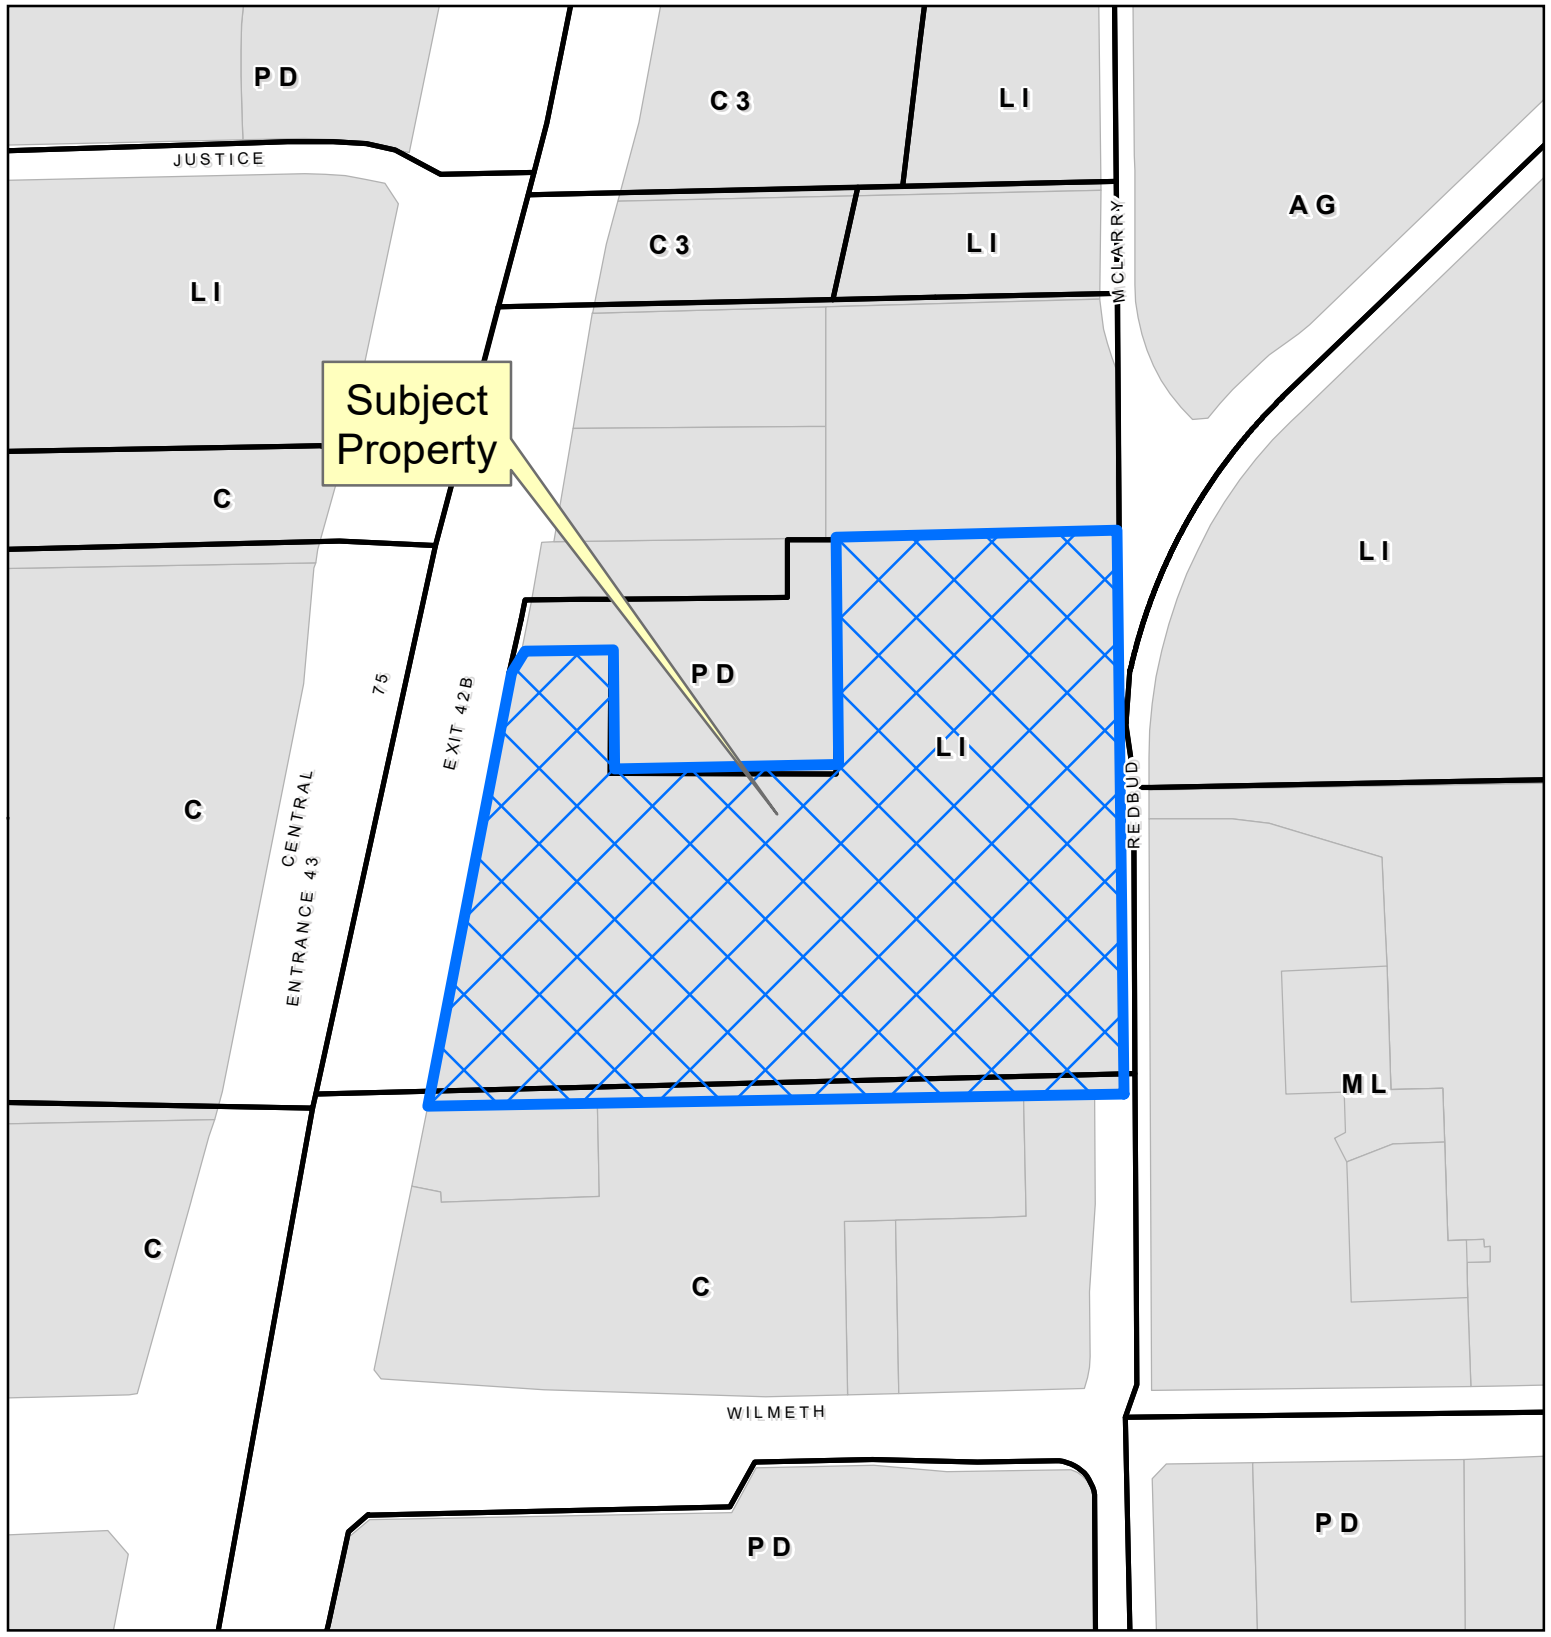

Subject Property

20-0004SUP

Location Map

22-0062Z

DISCLAIMER: This map and information contained in it were developed exclusively for use by the City of McKinney. Any use or reliance on this map by anyone else is at that party's risk and without liability to the City of McKinney, its officials or employees for any discrepancies, errors, or variances which may exist.

Location Map

22-0062Z

DISCLAIMER: This map and information contained in it were developed exclusively for use by the City of McKinney. Any use or reliance on this map by anyone else is at that party's risk and without liability to the City of McKinney, its officials or employees, for any discrepancies, errors, or variances which may exist.