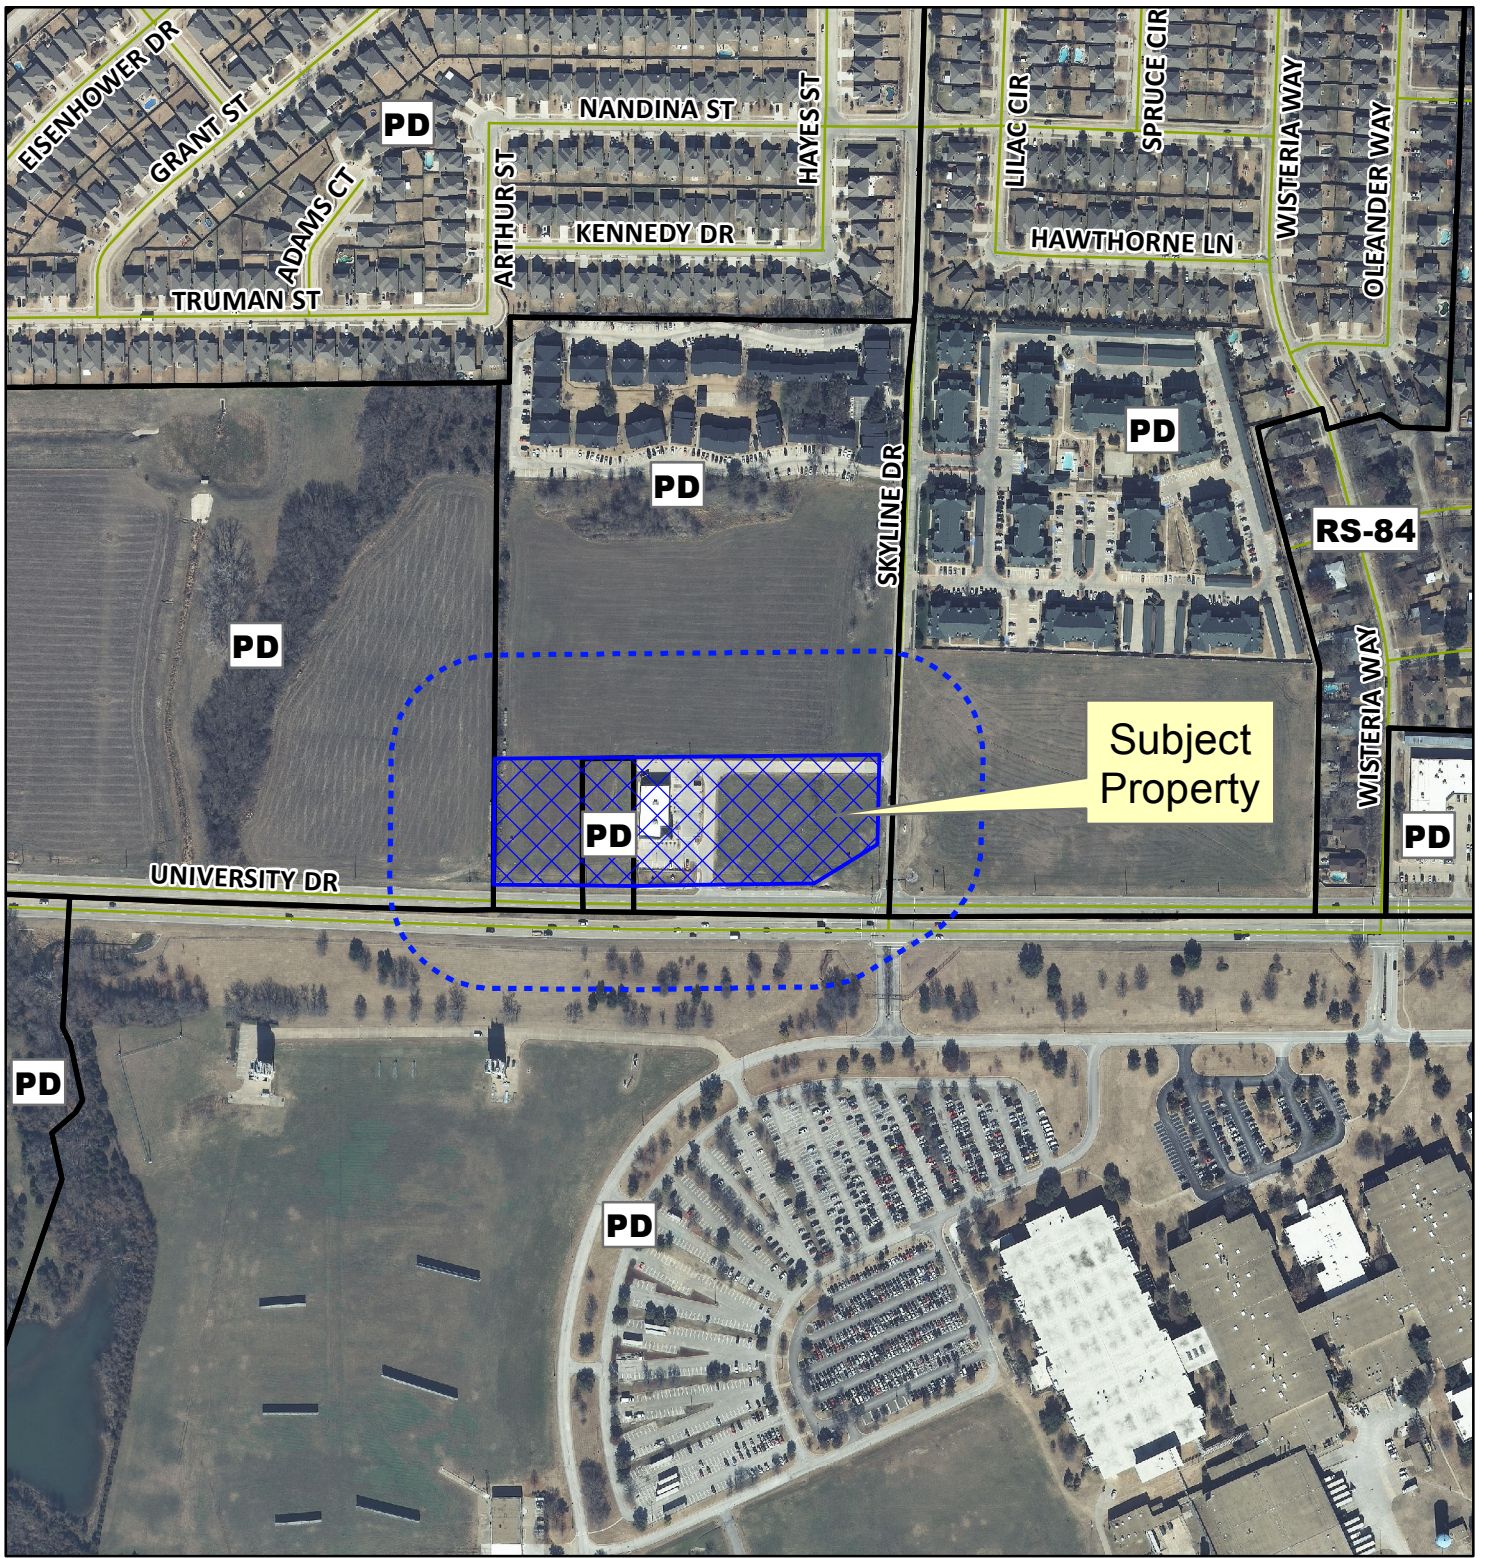

# Notification Map

Case: 12-174Z

--- 200' Notification Buffer