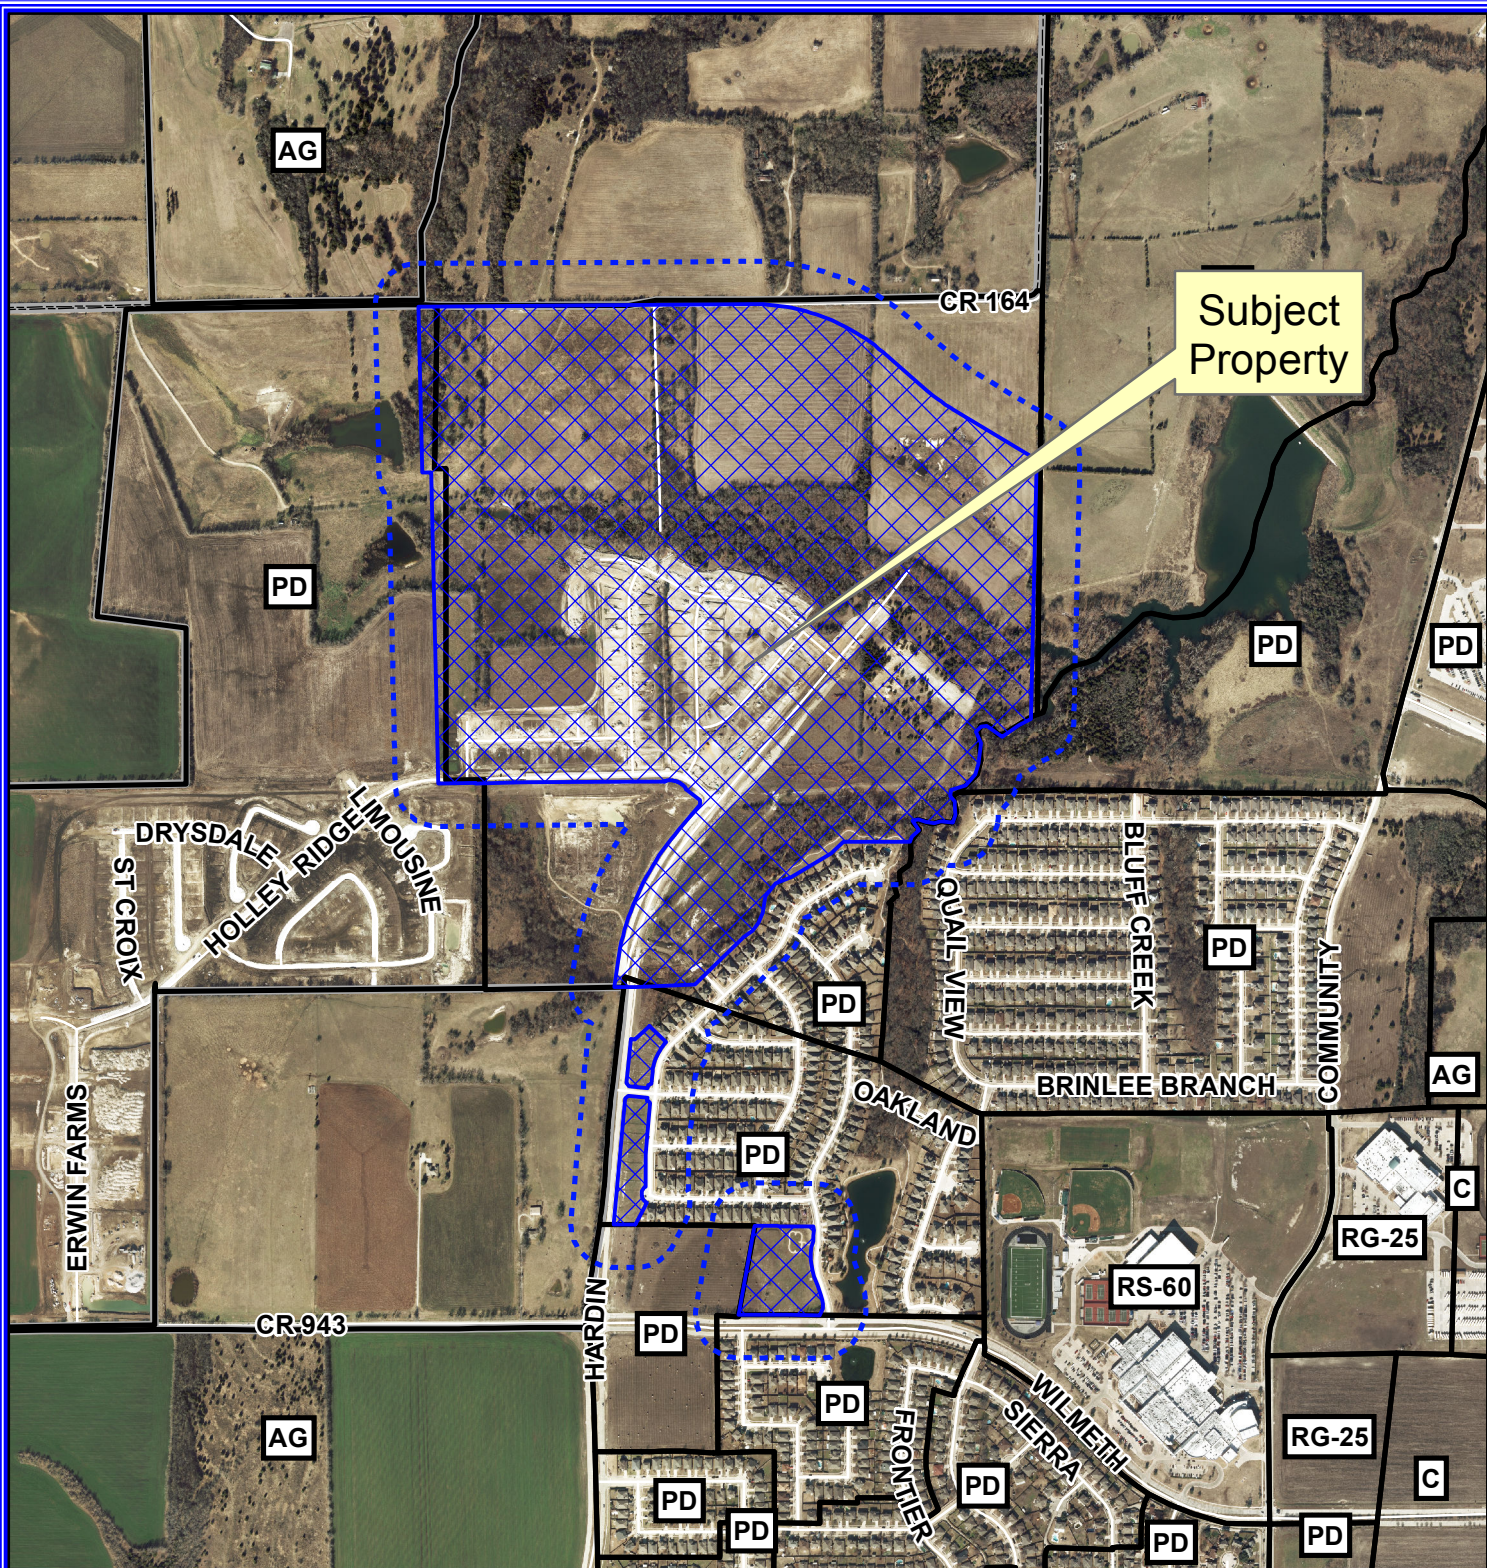

Notification Map

Case: 16-205Z

--- 200' Buffer

Notification Map

Case: 16-205Z

--- 200' Buffer