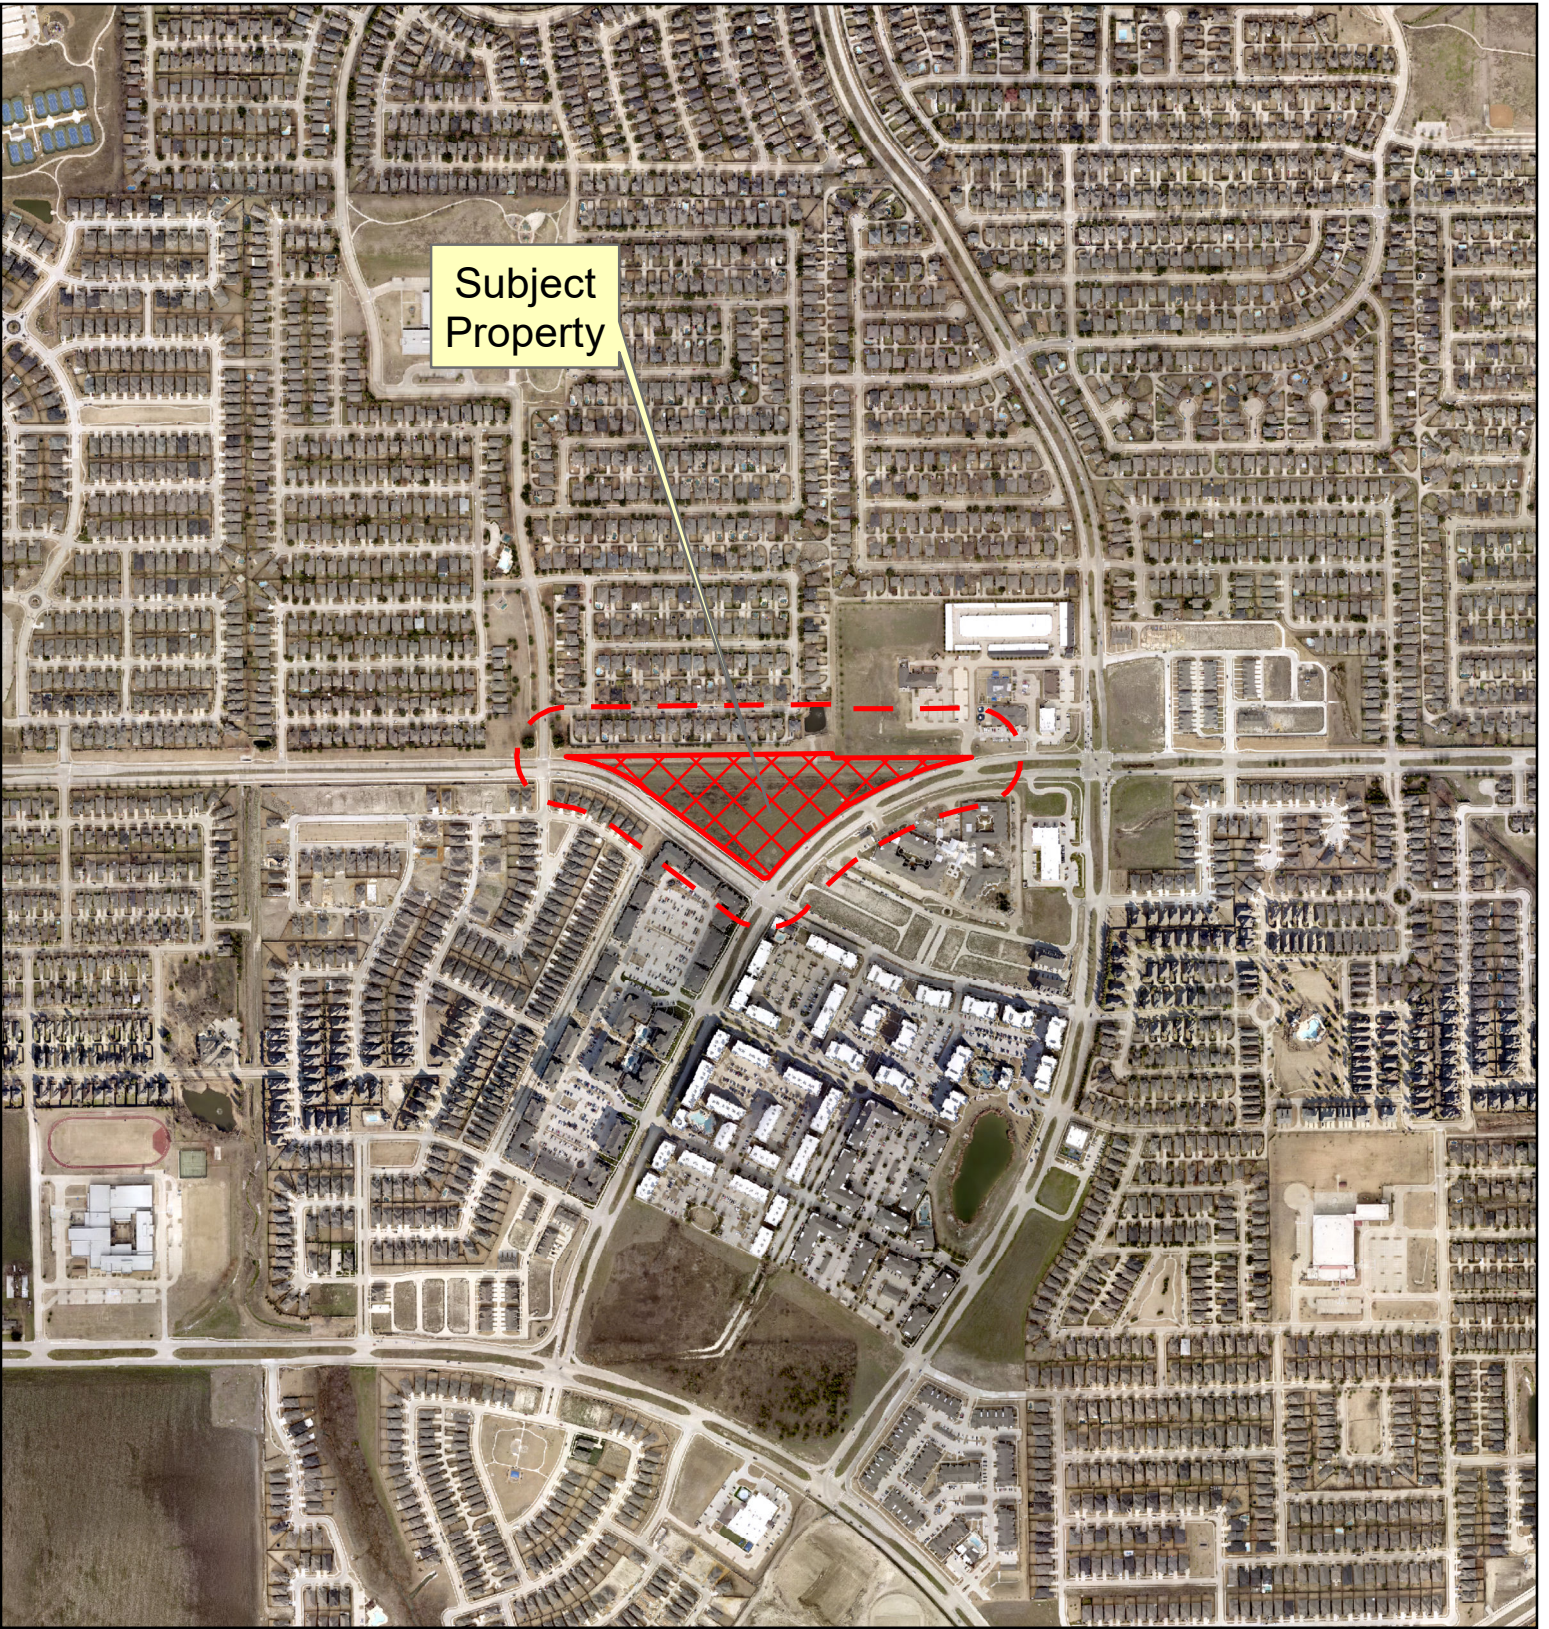

Subject Property