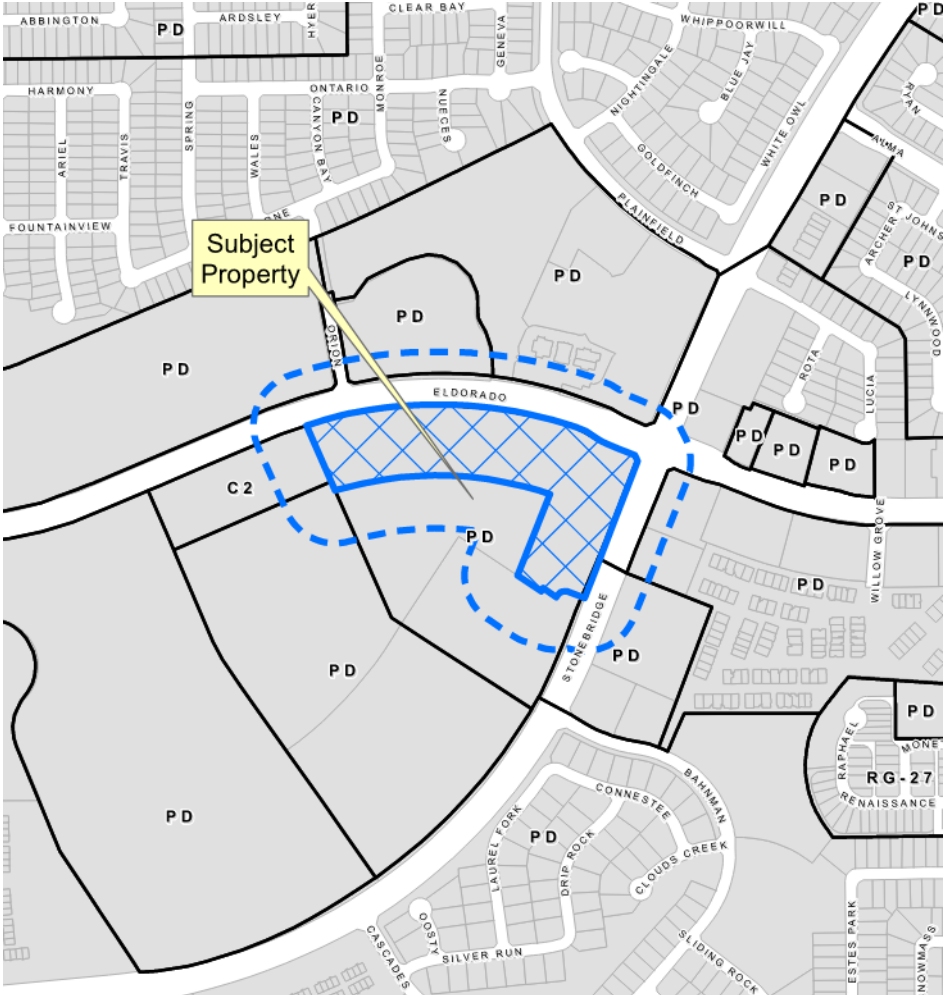

Stonebridge-Eldorado Rezoning Request

22-0095Z

Location Map

Vicinity Map

Aerial Exhibit

Proposed Zoning Exhibit