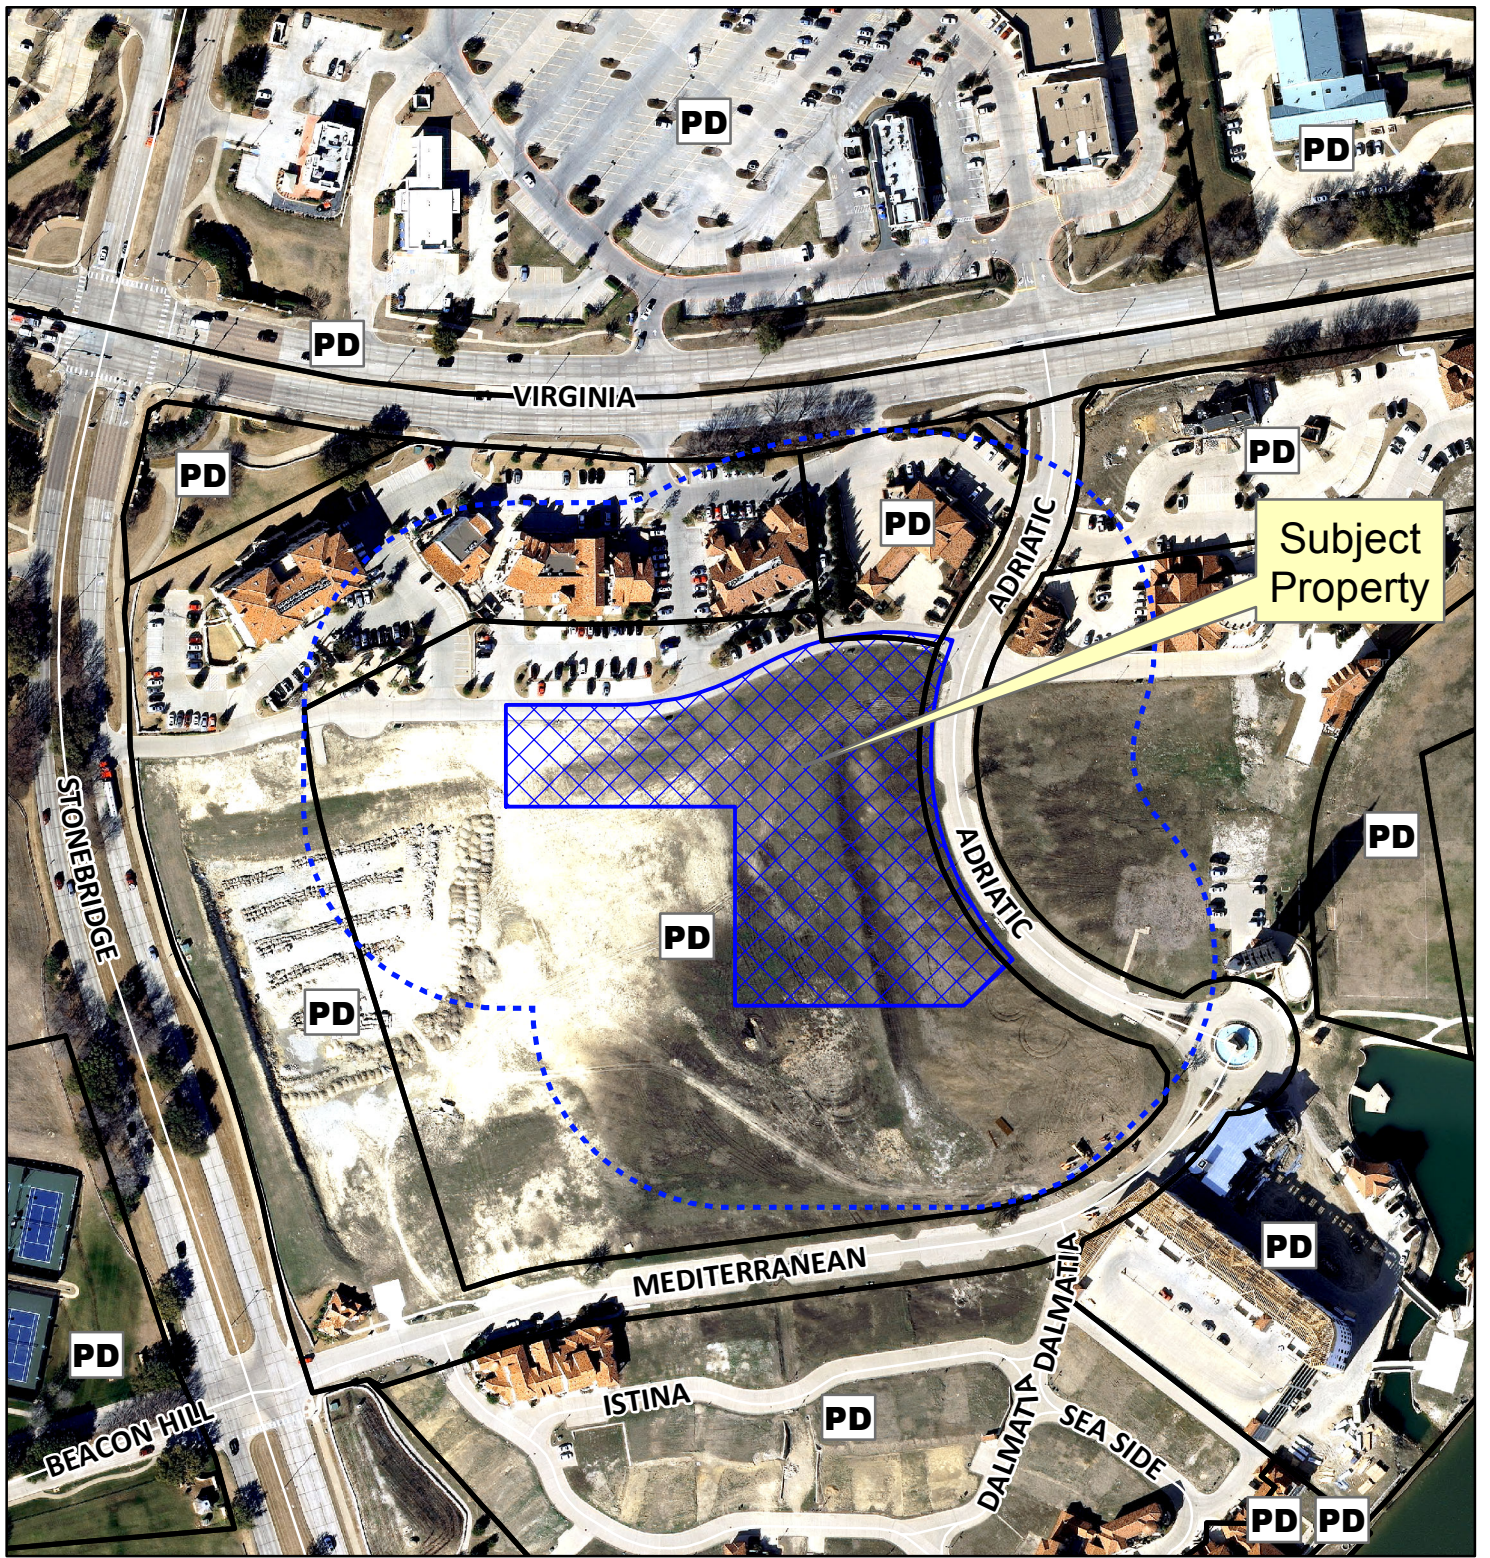

Subject Property

Notification Map

Case: 14-091SP

--- 200' Notification Buffer

Vicinity Map

Subject Property

Notification Map

Case: 14-091SP

--- 200' Notification Buffer

Vicinity Map