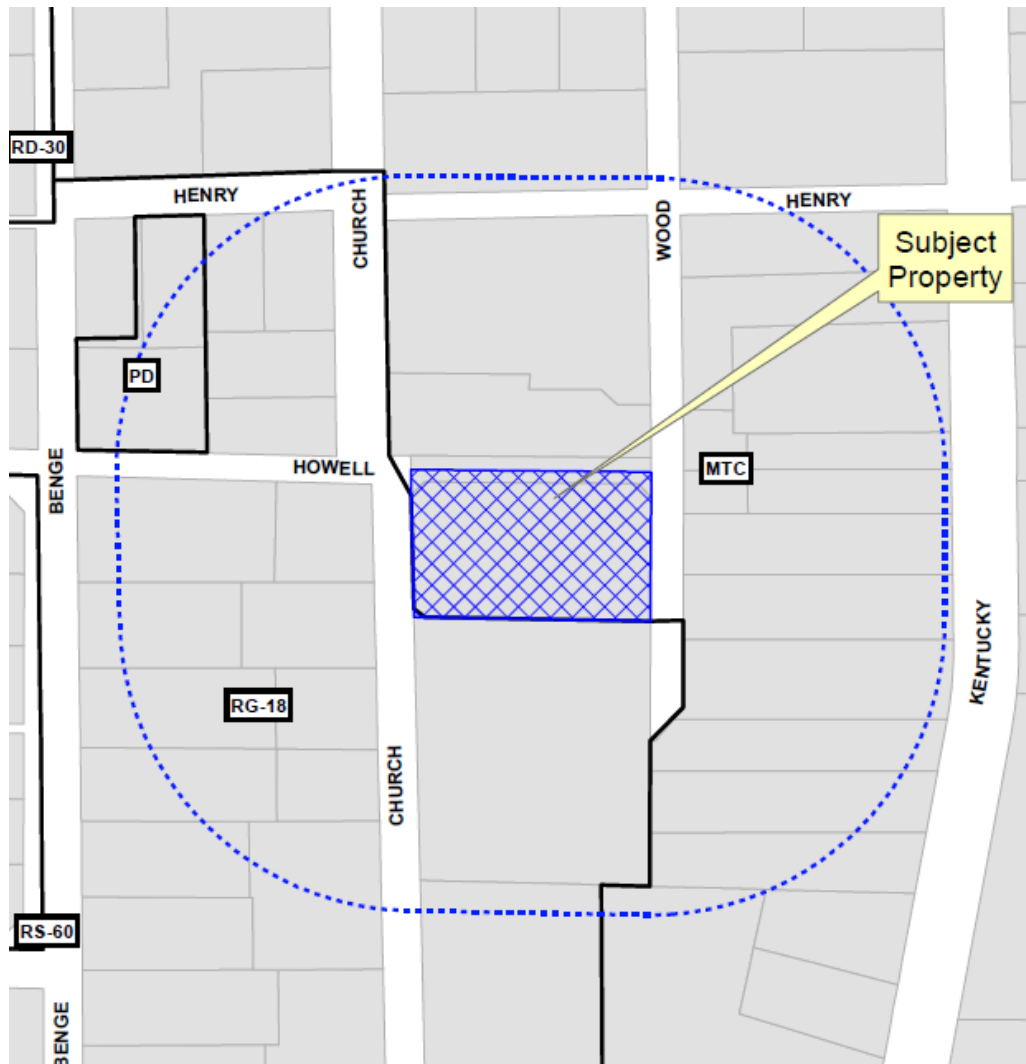

401 S Church Street
Site Plan
16-328SP

- MONEY MAGAZINE 2014 -

Location Map

Aerial Exhibit

Vicinity Map

Site Plan