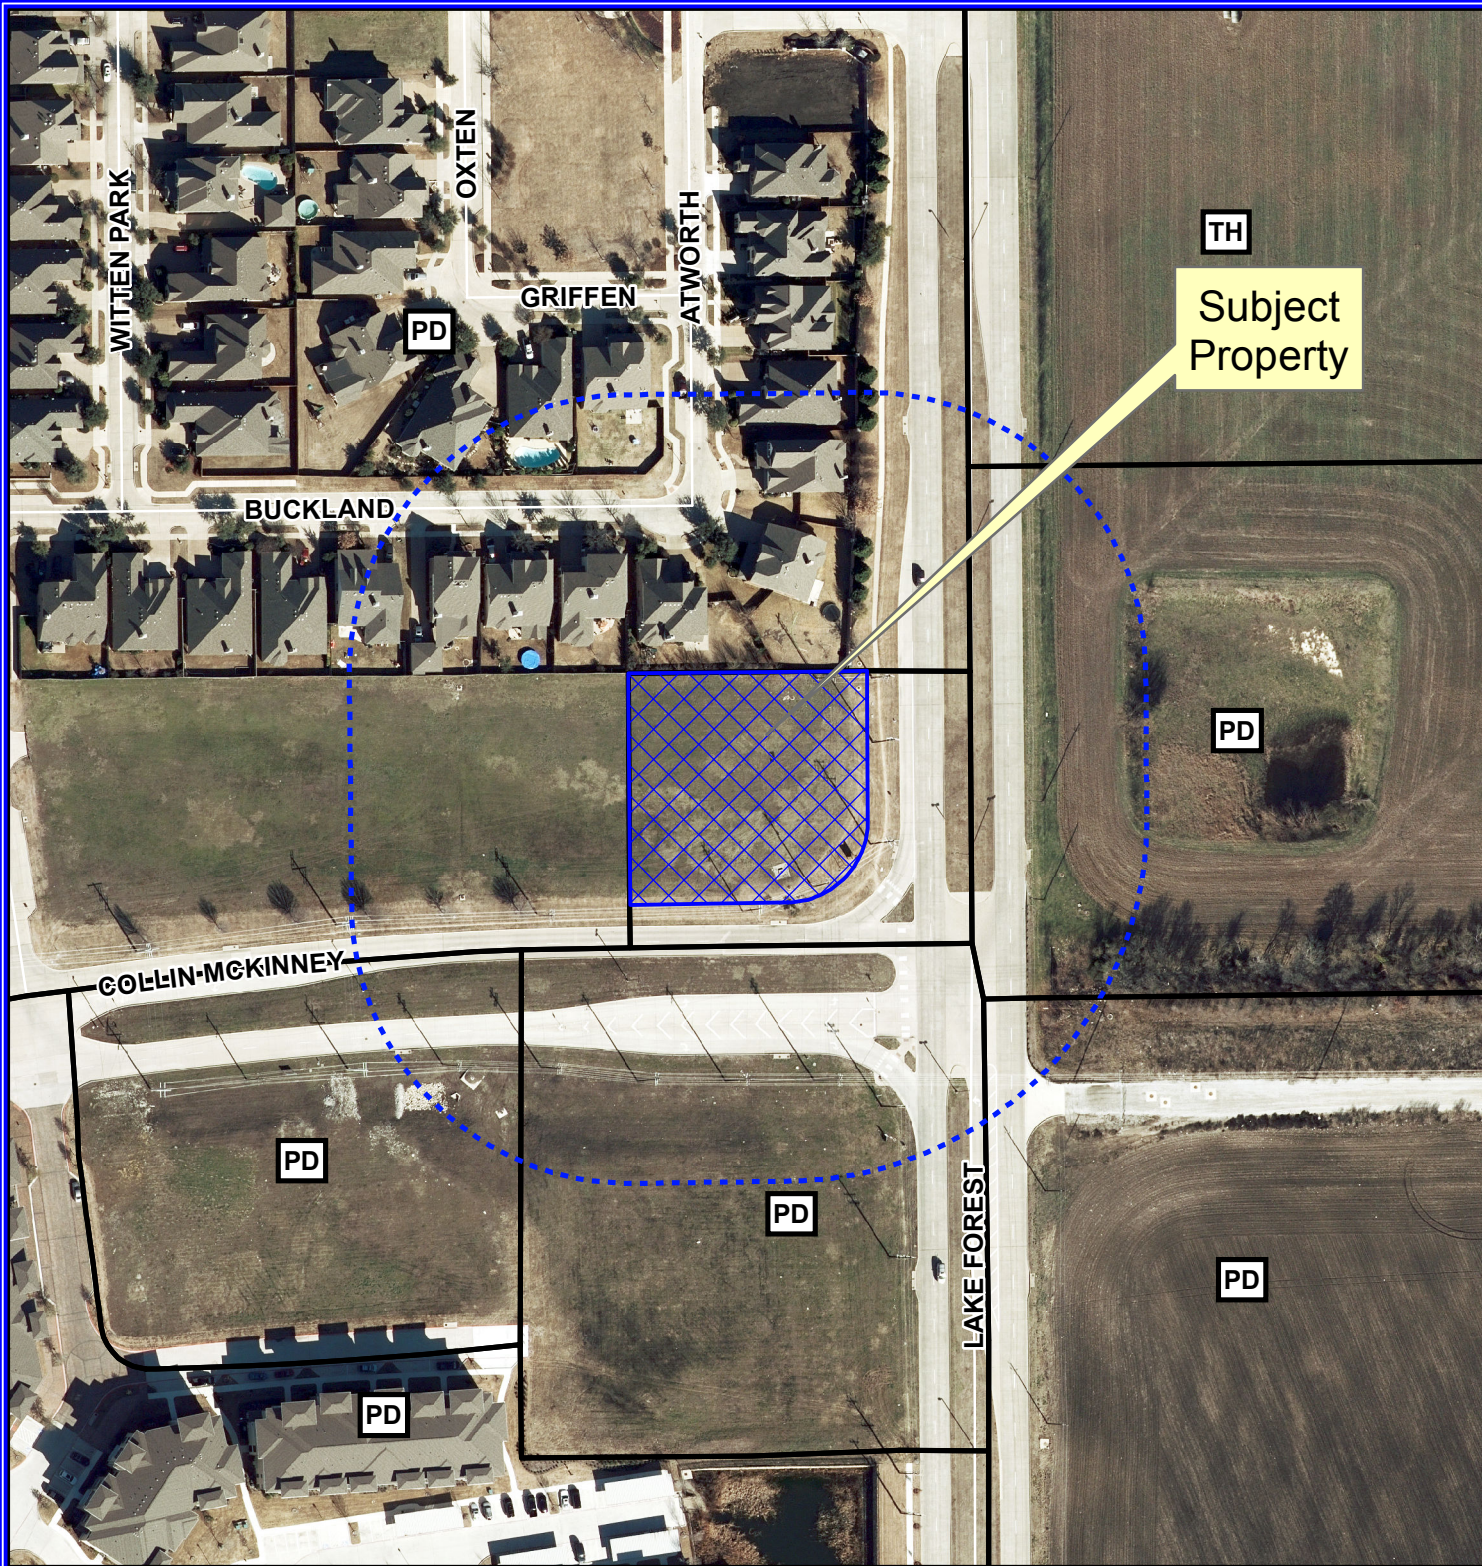

Notification Map

Case: 16-248SUP

--- 200' Buffer

Notification Map

Case: 16-248SUP

--- 200' Buffer