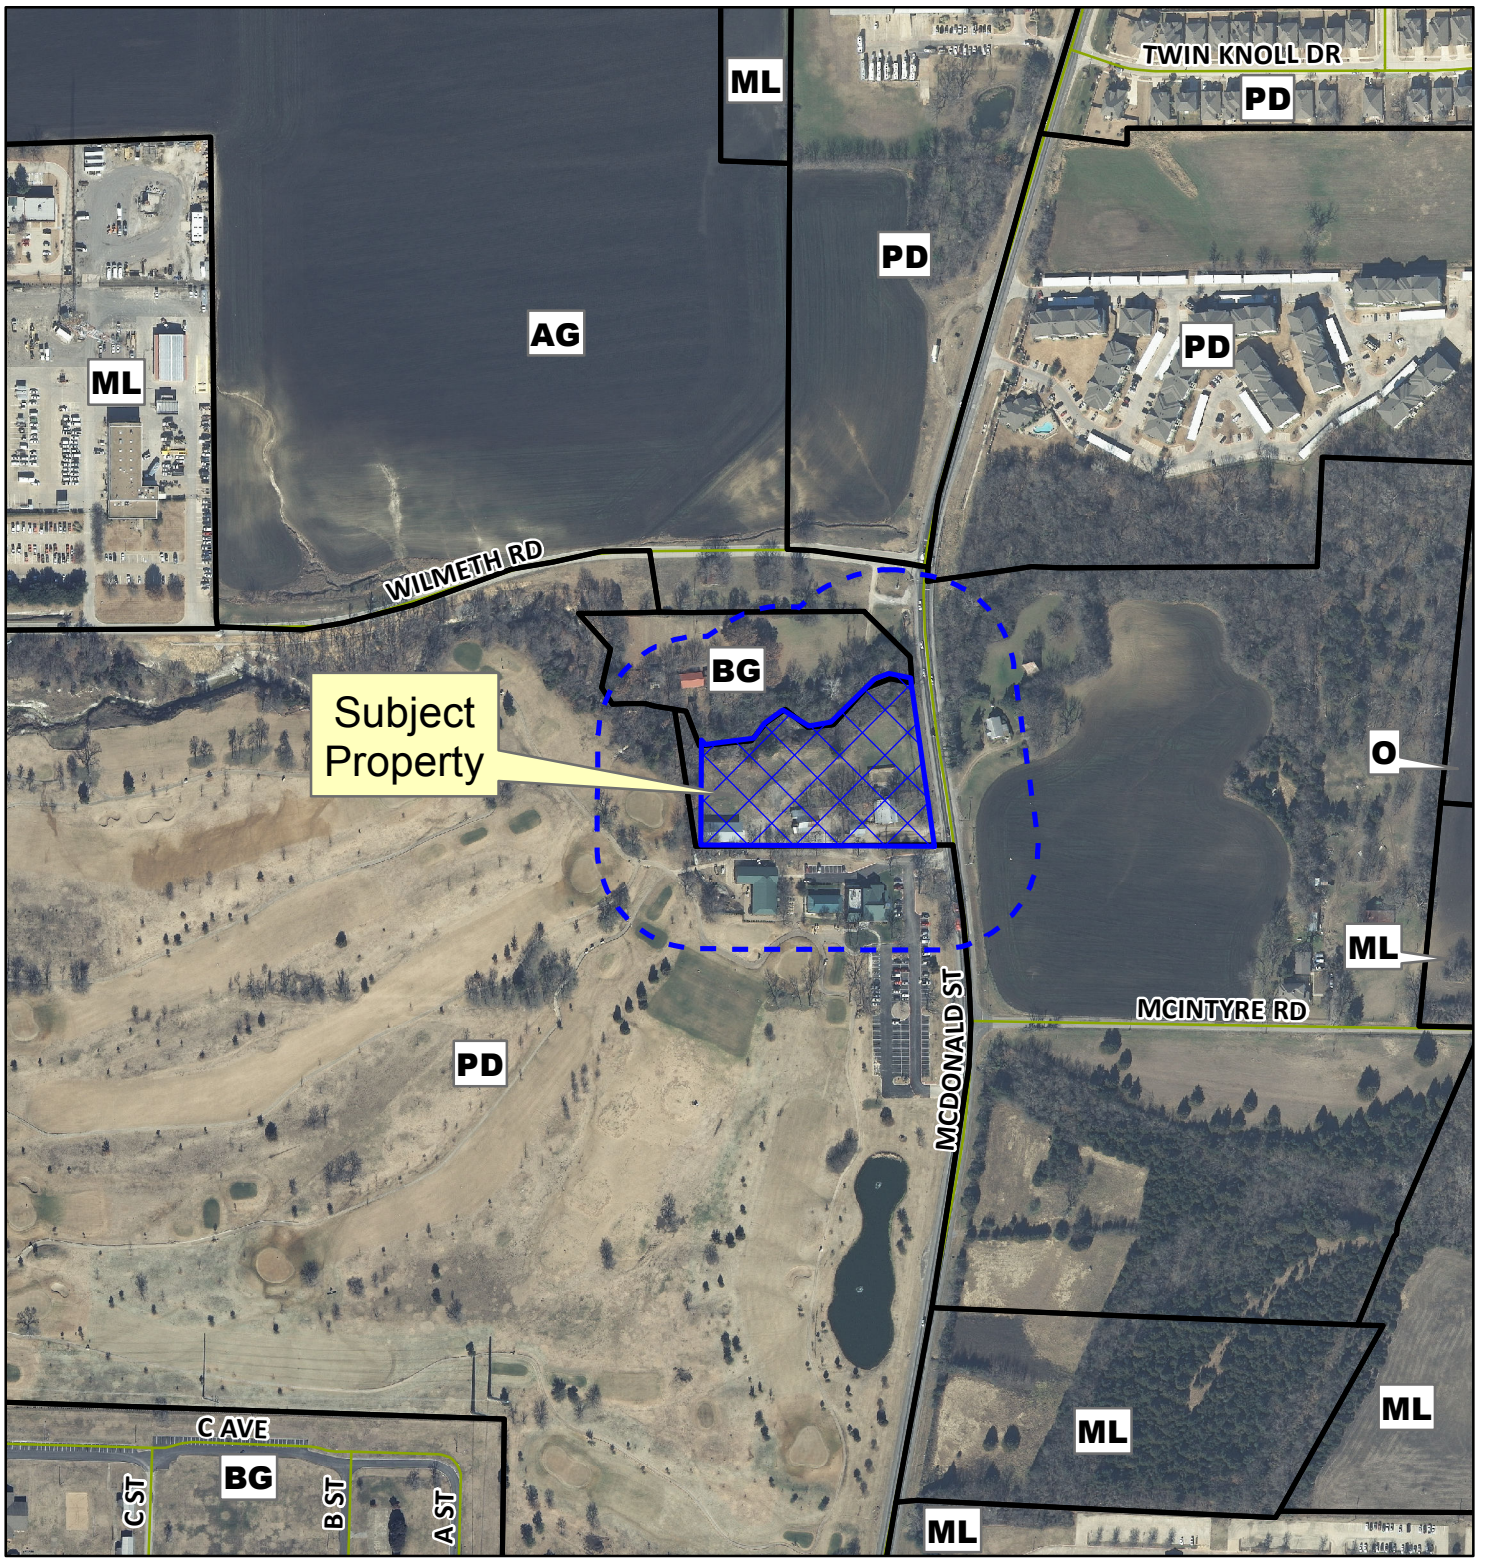

Subject Property

Notification Map

Case: 12-141SP

--- 200' Notification Buffer

Path: S:\MCKGIS\Notification\Projects\2012\12-141SP.mxd

DISCLAIMER: This map and information contained in it were developed exclusively for use by the City of McKinney. Any use or reliance on this map by anyone else is at that party's risk and without liability to the City of McKinney, its officials or employees for any discrepancies, errors, or variances which may exist.

Notification Map

Case: 12-141SP

--- 200' Notification Buffer