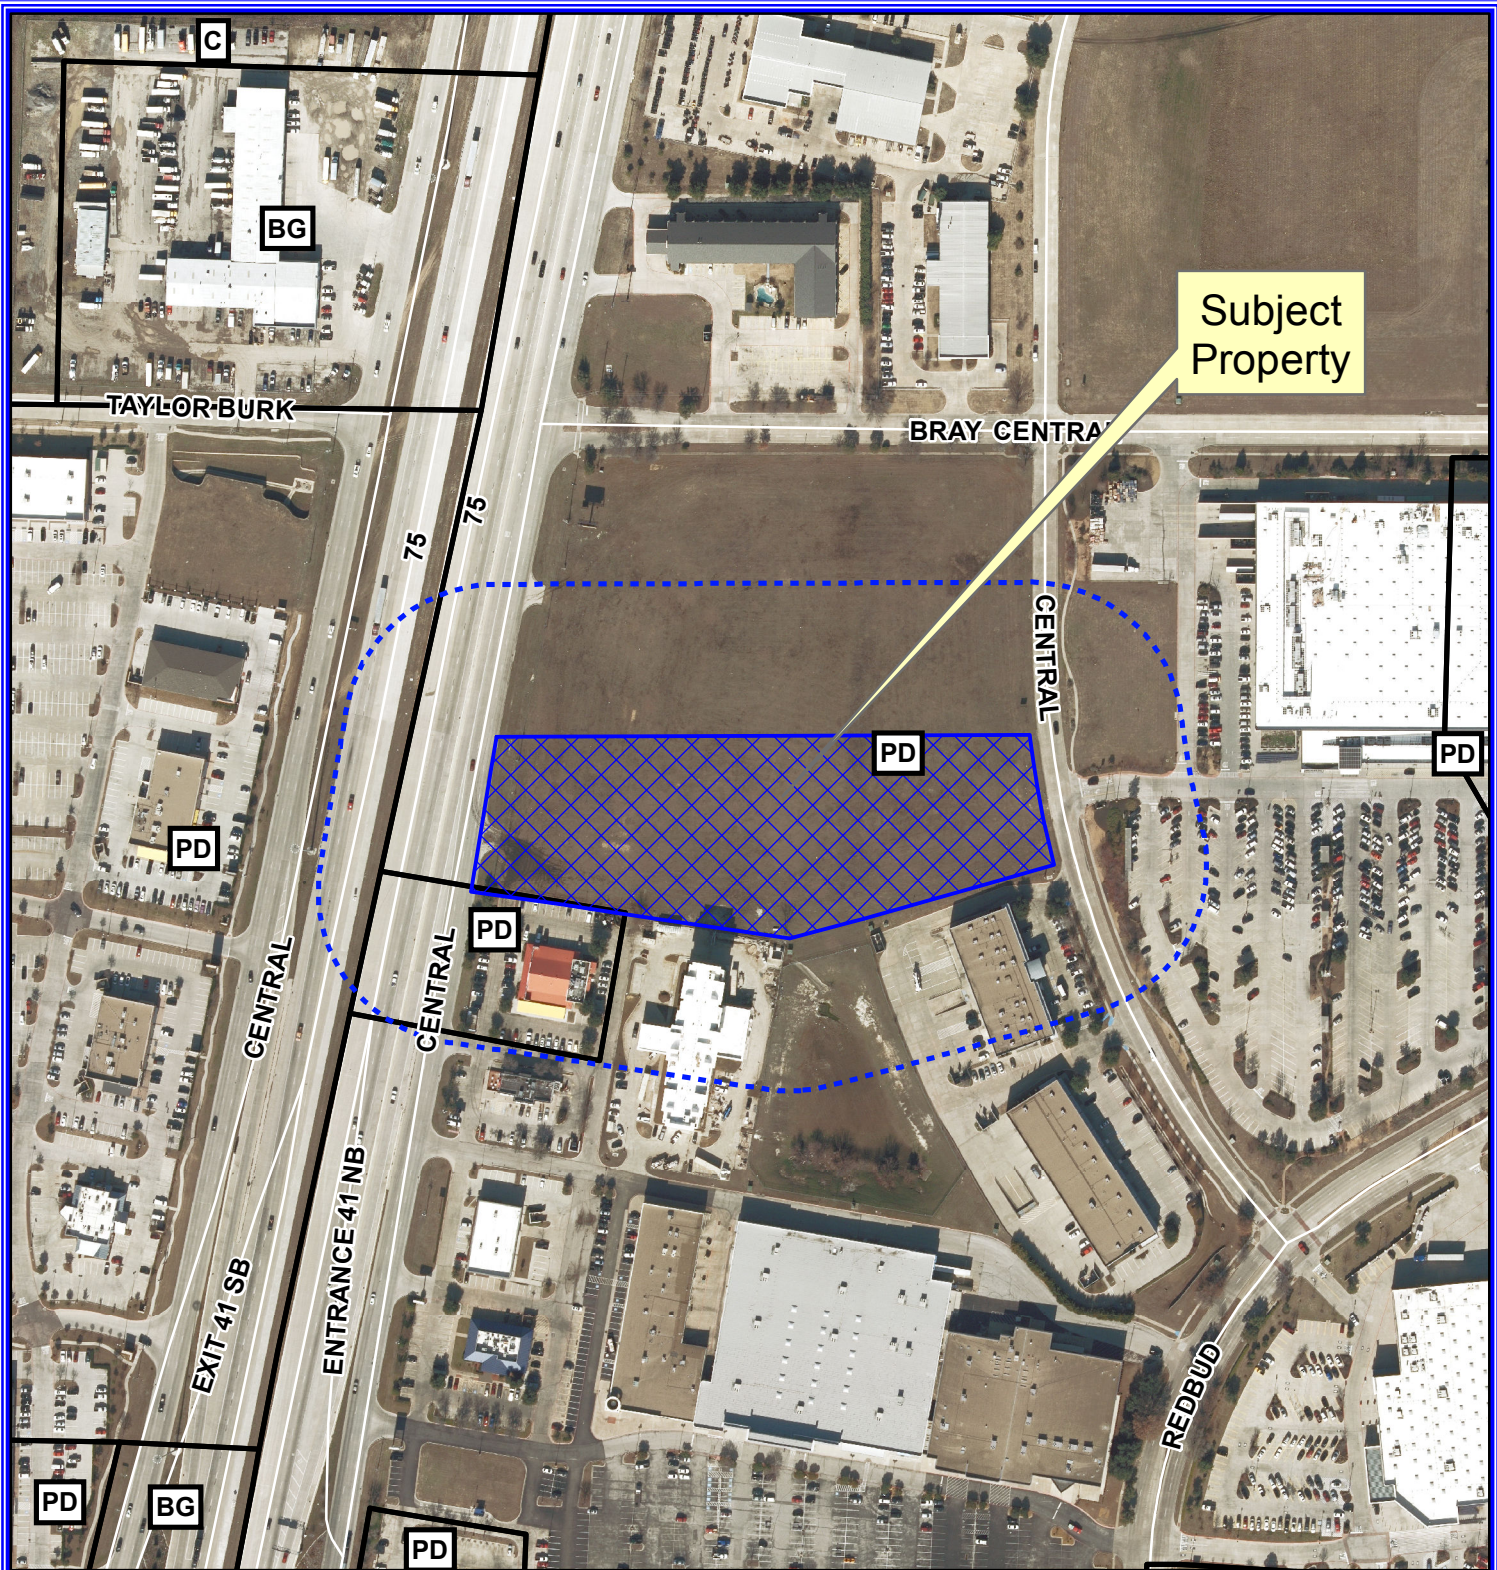

## Notification Map

Case: 16-024SP

--- 200' Buffer

Vicinity Map

### Notification Map

Case: 16-024SP

--- 200' Buffer