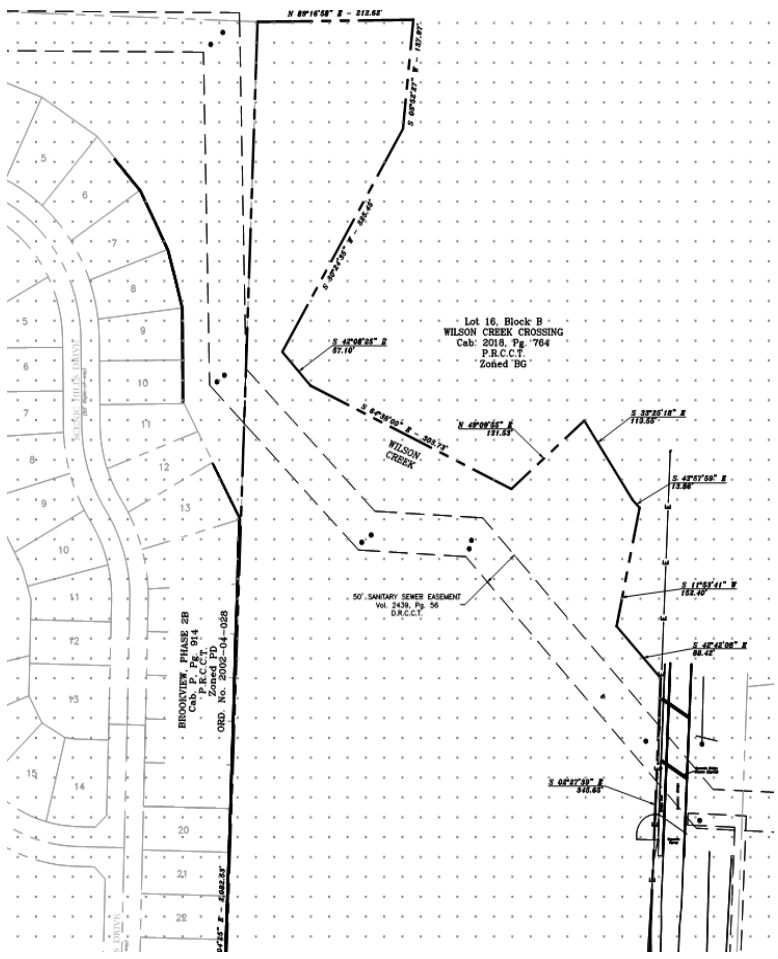

Pecan Hill Rezoning

20-0005Z

Location Map

Vicinity Map

Aerial Exhibit

Proposed Zoning Exhibit

PORTION
THE PRE
CHURCH
LOT
VOLUAD
ORD.
LOT
LDS McI
CABINET
Za
ORD. N