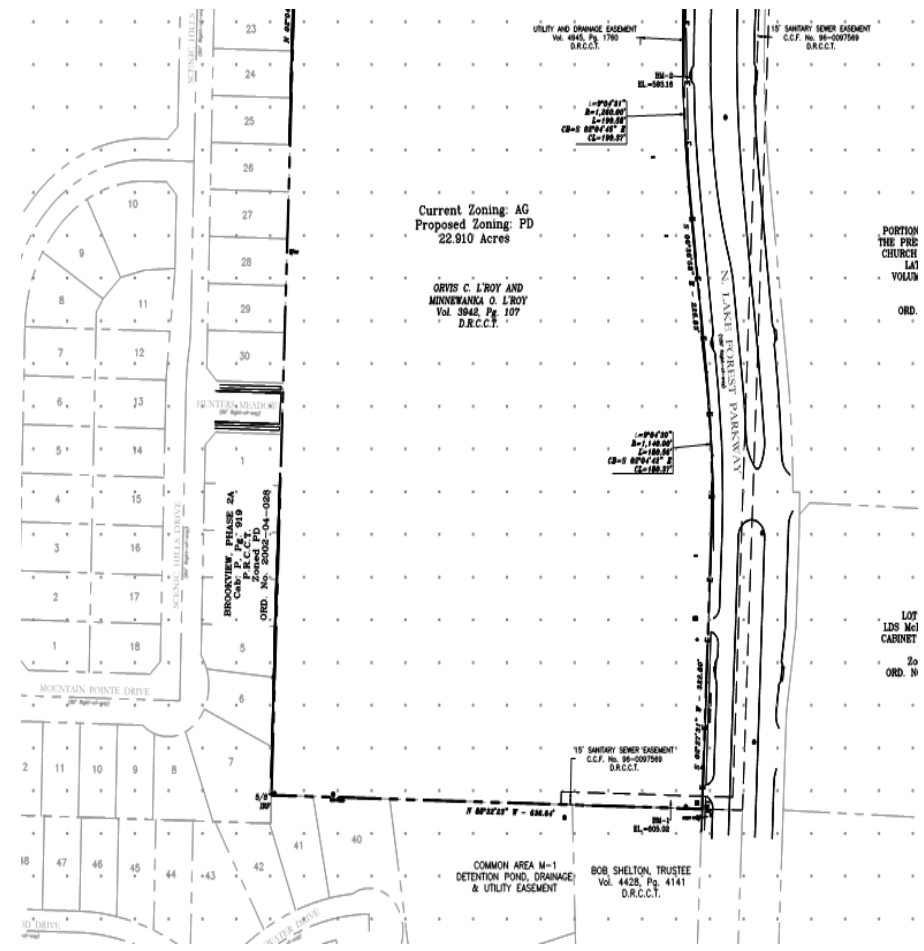

Pecan Hill Rezoning

20-0005Z

Location Map

Vicinity Map

Aerial Exhibit

Proposed Zoning Exhibit

PORTION
THE PRE
CHURCH
LOT
VOLUAD
ORD.
LOT
LDS McI
CABINET
Za
ORD. N