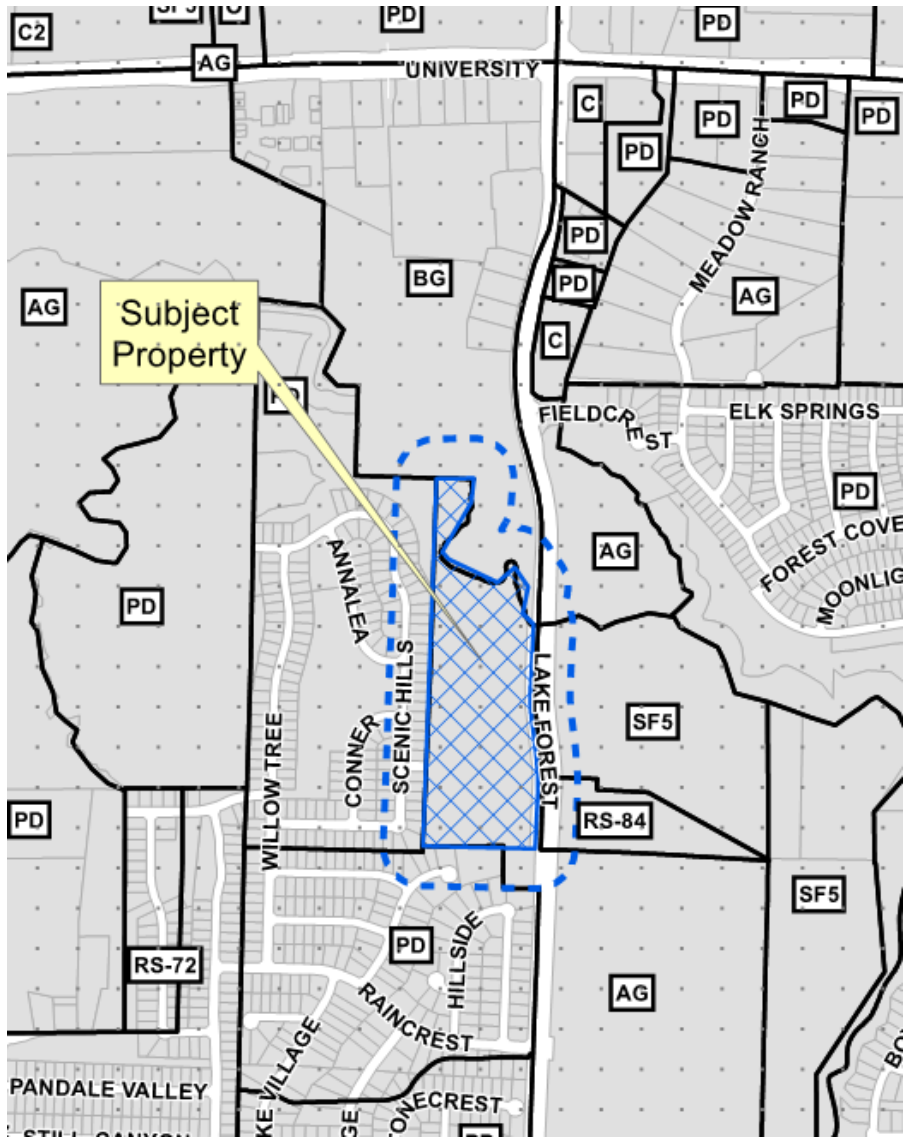

Pecan Hill Rezoning

20-0005Z

Location Map

Vicinity Map

Aerial Exhibit

Proposed Zoning Exhibit

PORTION
THE PRE
CHURCH
LOT
VOLUAD
ORD.
LOT
LDS McI
CABINET
Za
ORD. N