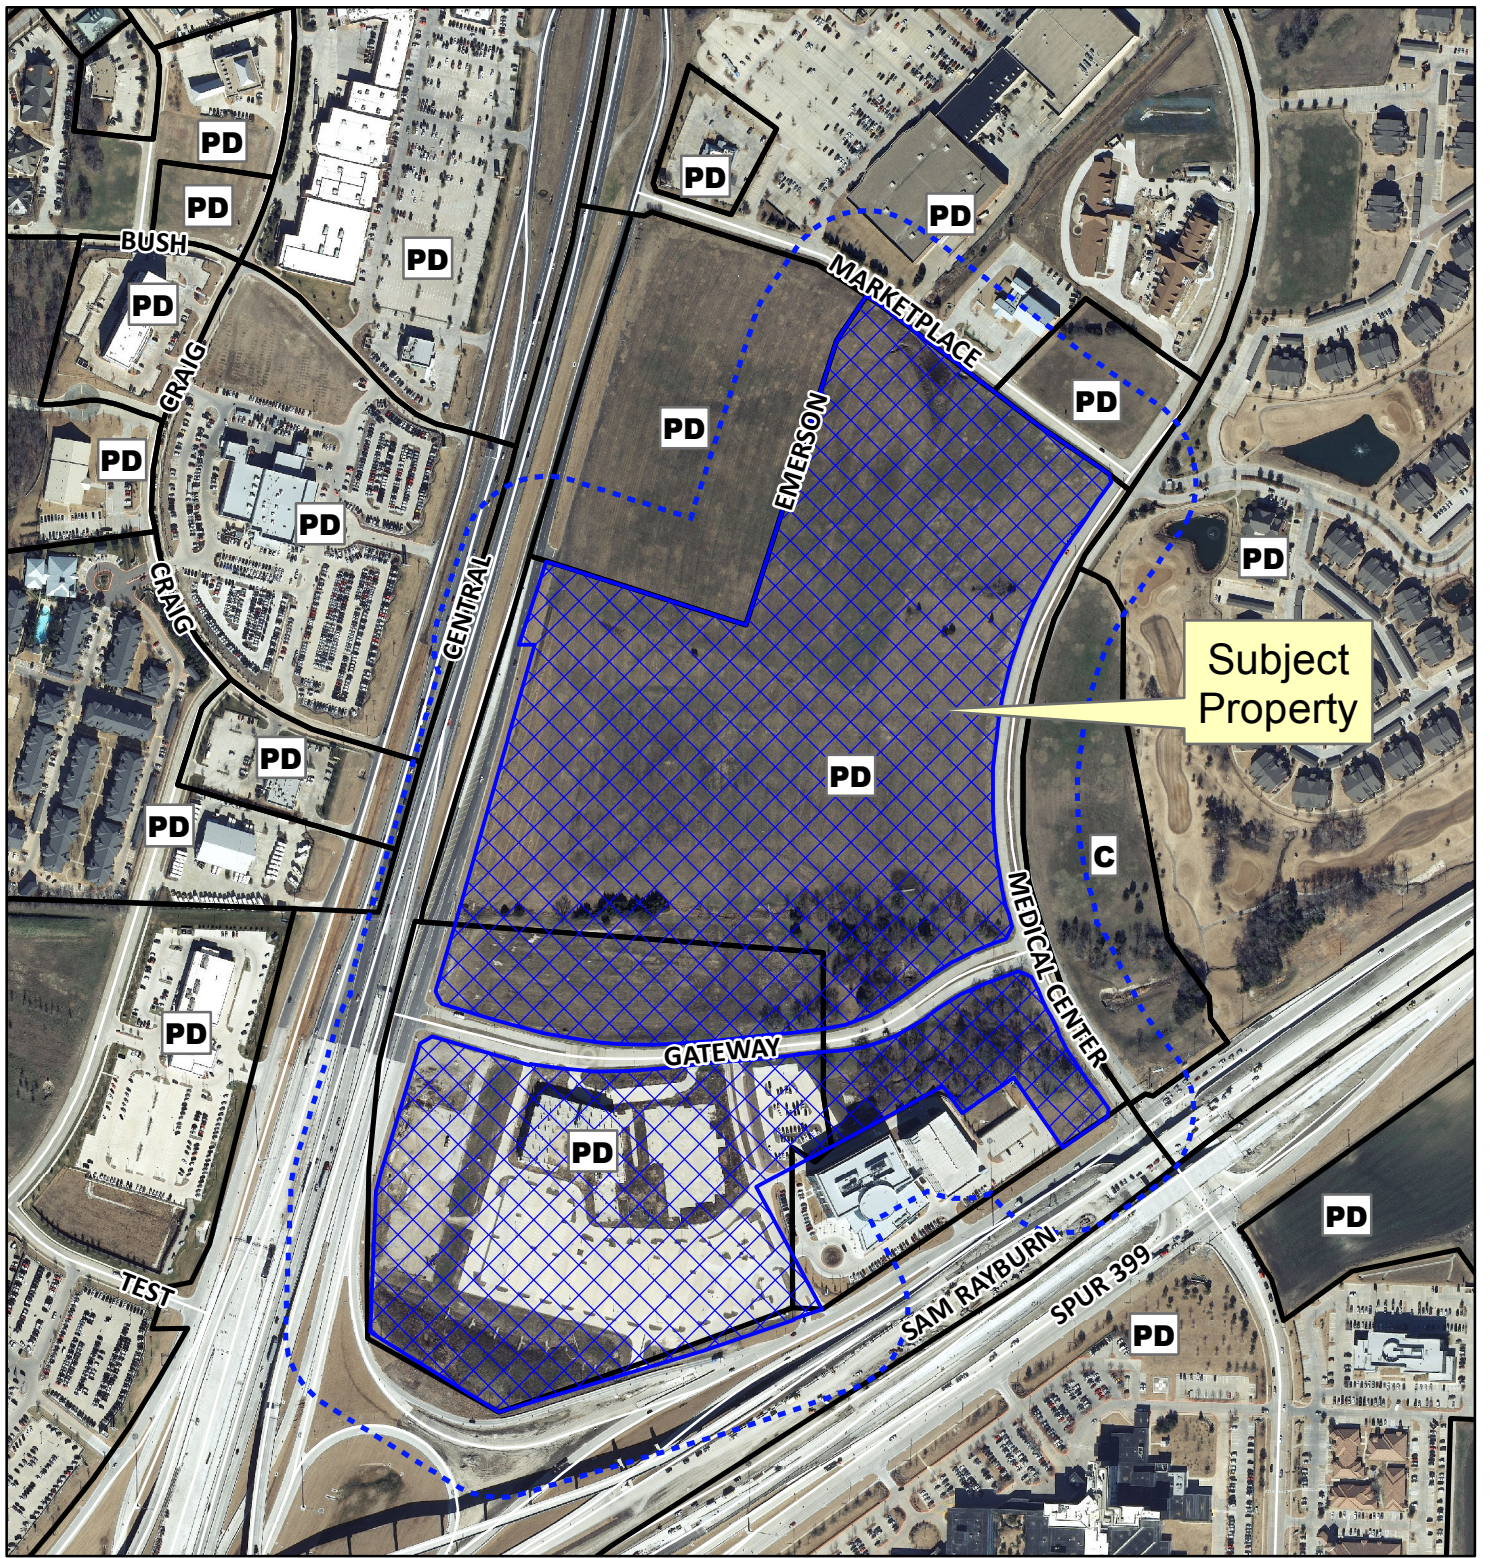

Subject Property

Notification Map

Case: 13-230Z

--- 200' Notification Buffer

Vicinity Map

Notification Map

Case: 13-230Z

--- 200' Notification Buffer