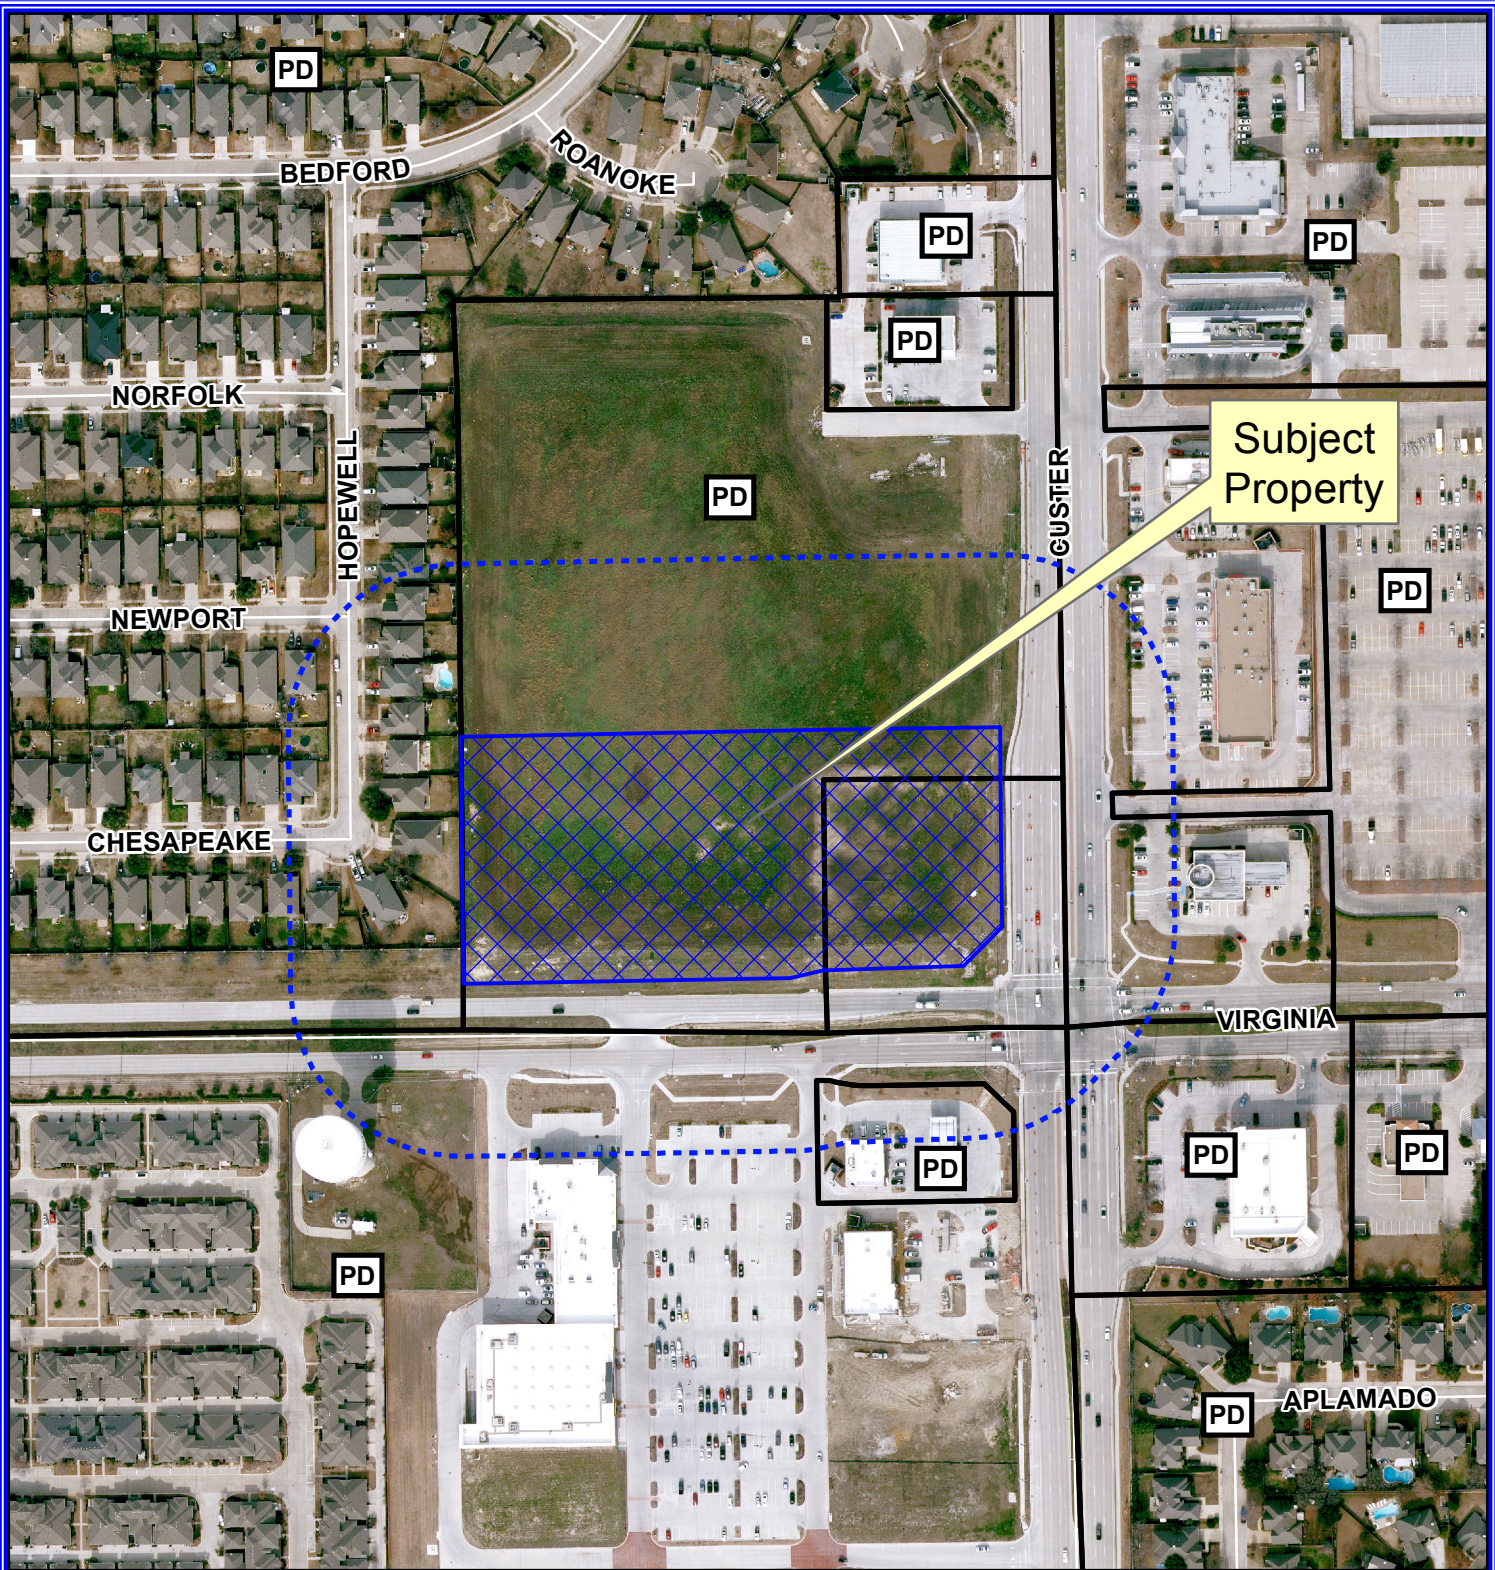

## Notification Map

Case: 16-379SP

--- 200' Buffer

# Notification Map

Case: 16-379SP

--- 200' Buffer