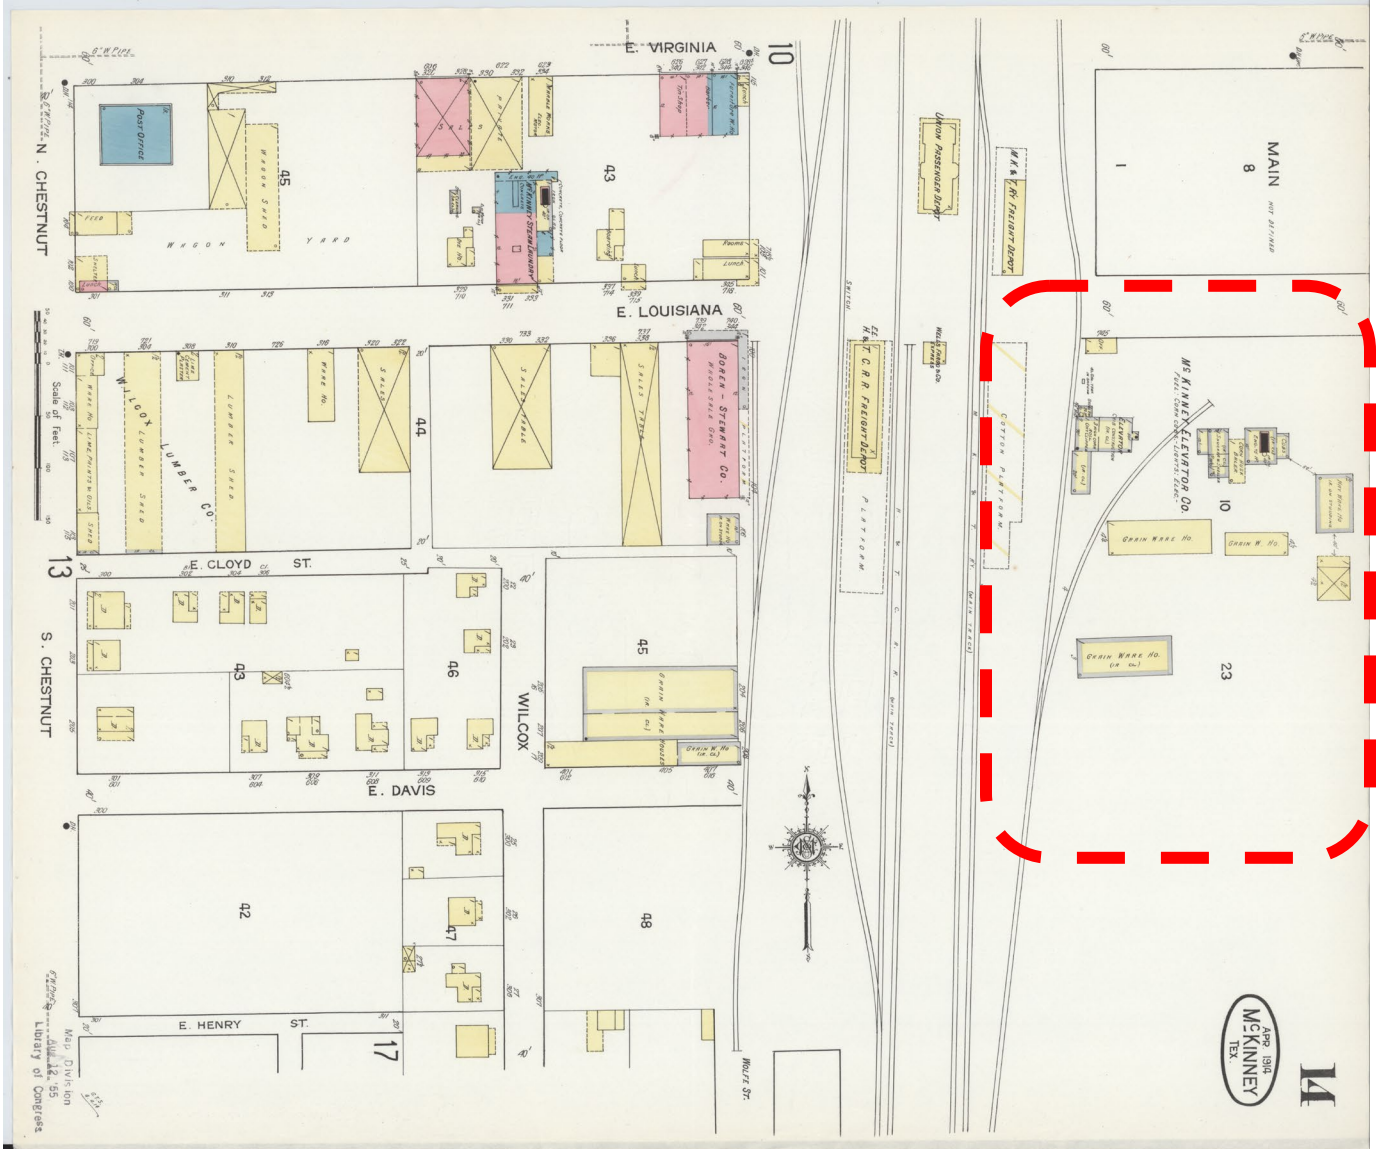

1914 Sanborn Fire Map Showing Site with Cluster of Buildings

Photos of Historic Site Context – Tap Room Building

Photo of Original Grain Elevator (Destroyed by Fire)

Photo of Barrel Aging and Tap Room Buildings

Photo of Existing Shed

Photo of Feed Store on Original Site

Photo of Tap Room

Photo of Barrel Aging Building

Photo of Stage (existing loading dock)

Photo of Barrel Aging and Stage Building

Photo of Barrel Aging Building

Photo of Site Context – Barrel Aging and Tap