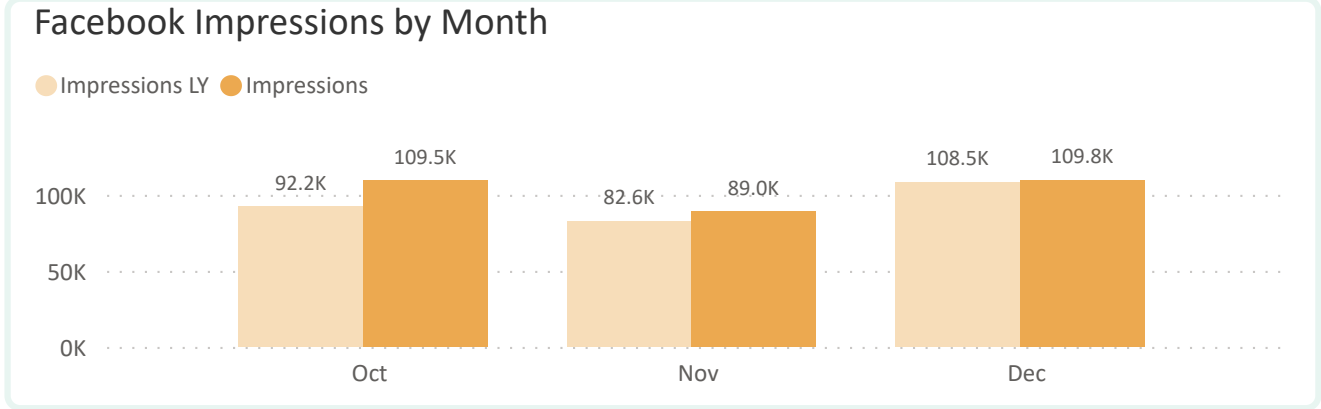

McKinney Market Payments by Month

106,798

Page Views YTD

67,318

Sessions YTD

55,873

Users YTD

Page Views by Month

● Page Views LY ● Page Views

Sessions by Month

● Sessions LY ● Sessions

Users by Month

● Users LY ● Users

13,389
Current FB Fans

236
FB Posts YTD

8,352
Current IG Followers

170
IG Posts & Stories YTD

2,098
Visit Widget Users YTD

2,016
VW Sessions YTD

1,703
YouTube Views YTD

24,484
Impressions YTD

31.41%
Open Rate YTD

11.19%
Click Rate YTD

48,248
Total Recipients YTD