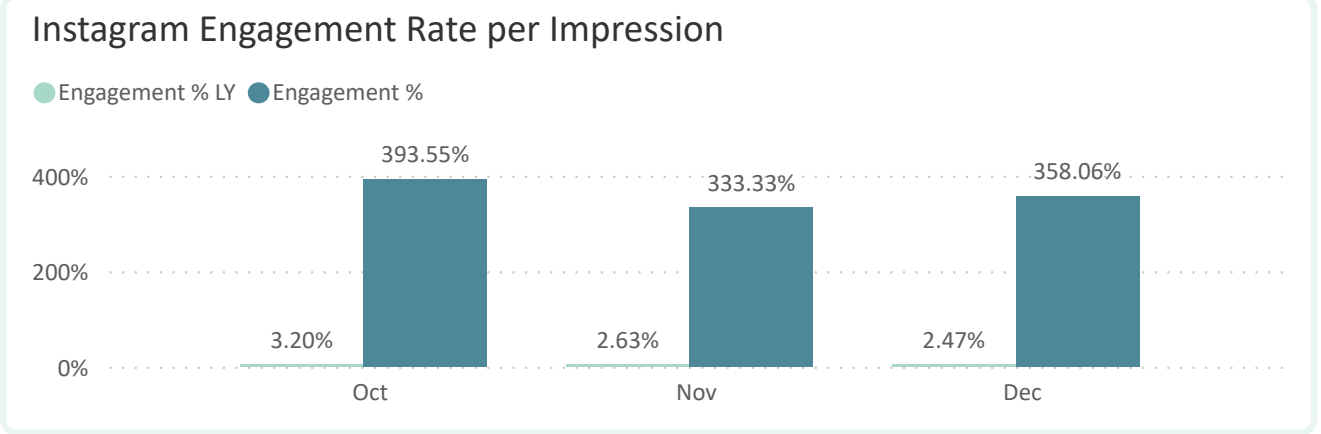

McKinney Market Payments by Month

106,798

Page Views YTD

67,318

Sessions YTD

55,873

Users YTD

Page Views by Month

● Page Views LY ● Page Views

Sessions by Month

● Sessions LY ● Sessions

Users by Month

● Users LY ● Users

13,389
Current FB Fans

236
FB Posts YTD

8,352
Current IG Followers

170
IG Posts & Stories YTD

2,098
Visit Widget Users YTD

2,016
VW Sessions YTD

1,703
YouTube Views YTD

24,484
Impressions YTD

31.41%
Open Rate YTD

11.19%
Click Rate YTD

48,248
Total Recipients YTD