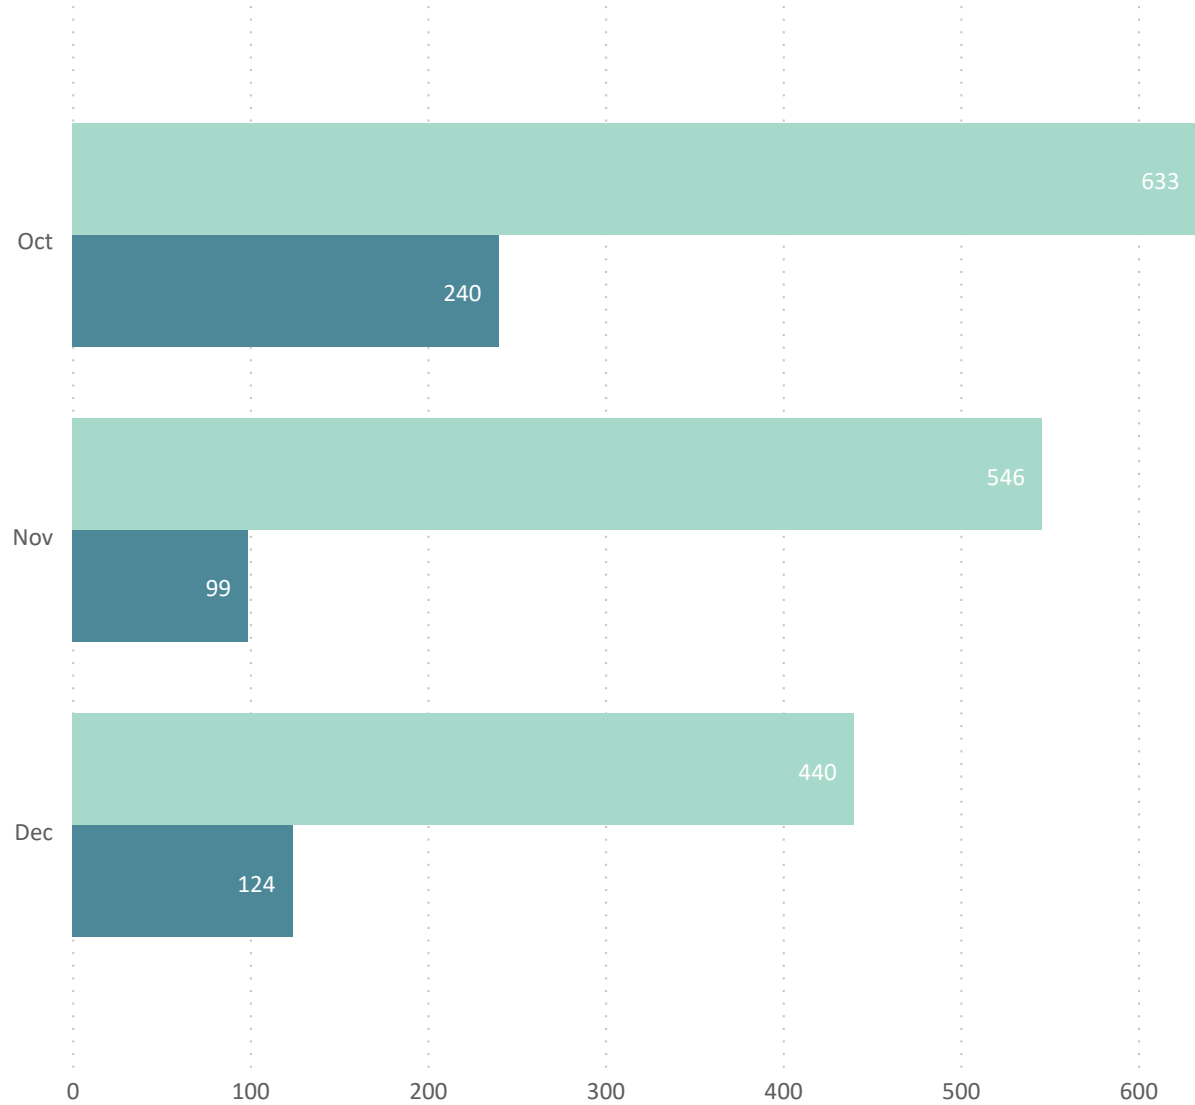

Lost Revenue by Month

463
 Visitors YTD

40
 Tour Attendees YTD

[See details](#)

Total Visitors by Month

● Visitors LY ● Visitors

Tour Attendees by Month

● Tour Attendees MTD LY ● Tour Attendees MTD