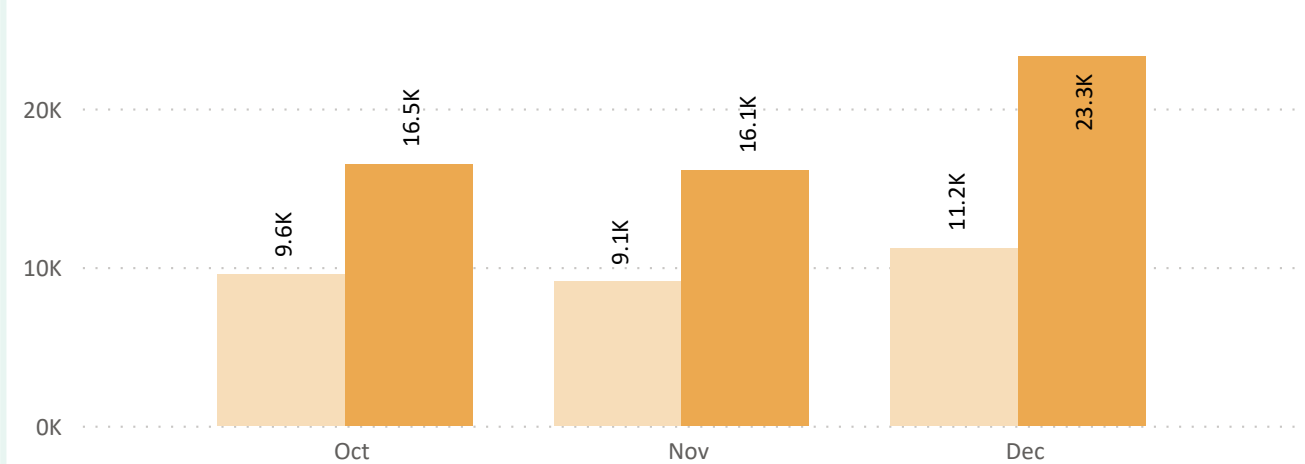

McKinney Market Payments by Month

106,798

Page Views YTD

67,318

Sessions YTD

55,873

Users YTD

Page Views by Month

● Page Views LY ● Page Views

Sessions by Month

● Sessions LY ● Sessions

Users by Month

● Users LY ● Users

13,389
Current FB Fans

236
FB Posts YTD

8,352
Current IG Followers

170
IG Posts & Stories YTD

2,098
Visit Widget Users YTD

2,016
VW Sessions YTD

1,703
YouTube Views YTD

24,484
Impressions YTD

31.41%
Open Rate YTD

11.19%
Click Rate YTD

48,248
Total Recipients YTD