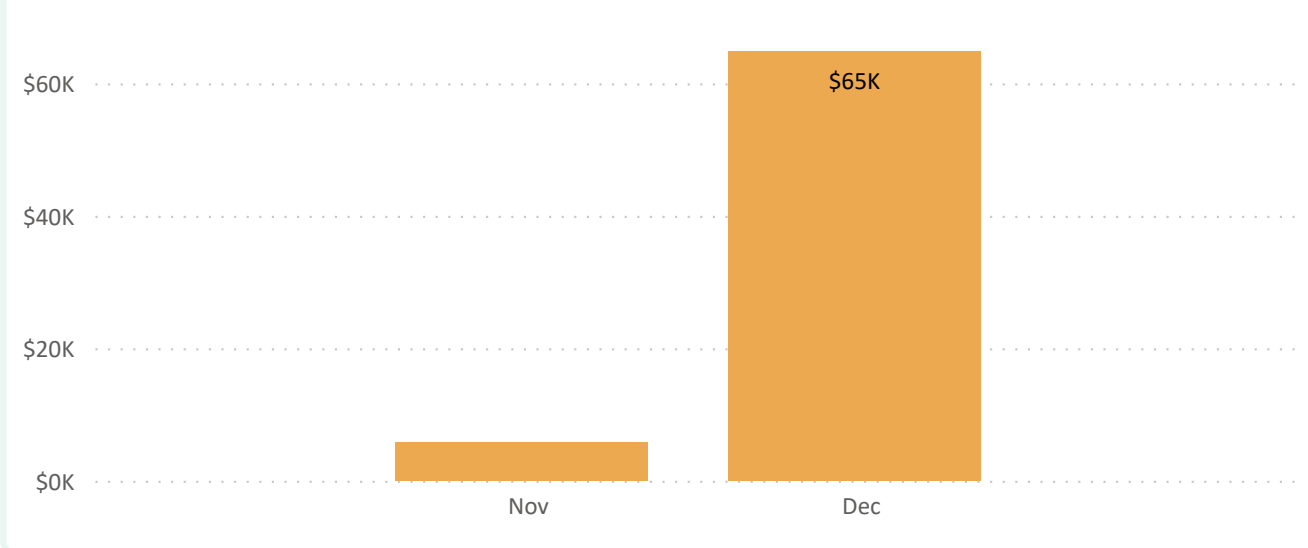

visit
mckinney Monthly Report
January - 2023

538
Sales Calls YTD

4
Event Mgmt YTD

593
Total Welcome Bags YTD

8
Leads YTD

559
Total Rooms Nights YTD

\$70,670
Total Revenue YTD

Leads by Month

Total Room Nights by Month

Total Revenue by Month

109
New RFPs YTD

13,856
Est Room Nights YTD

New RFPs by Month

Total Room Nights by Month

New RFPs by Category

of Attendees

0 2000

21
Lost Opp YTD

14,787
Lost Room Nights YTD

\$2,133,824
Lost Revenue YTD

Lost Opportunities by Month

Lost Room Nights by Month

Lost by Category

Lost by Reason