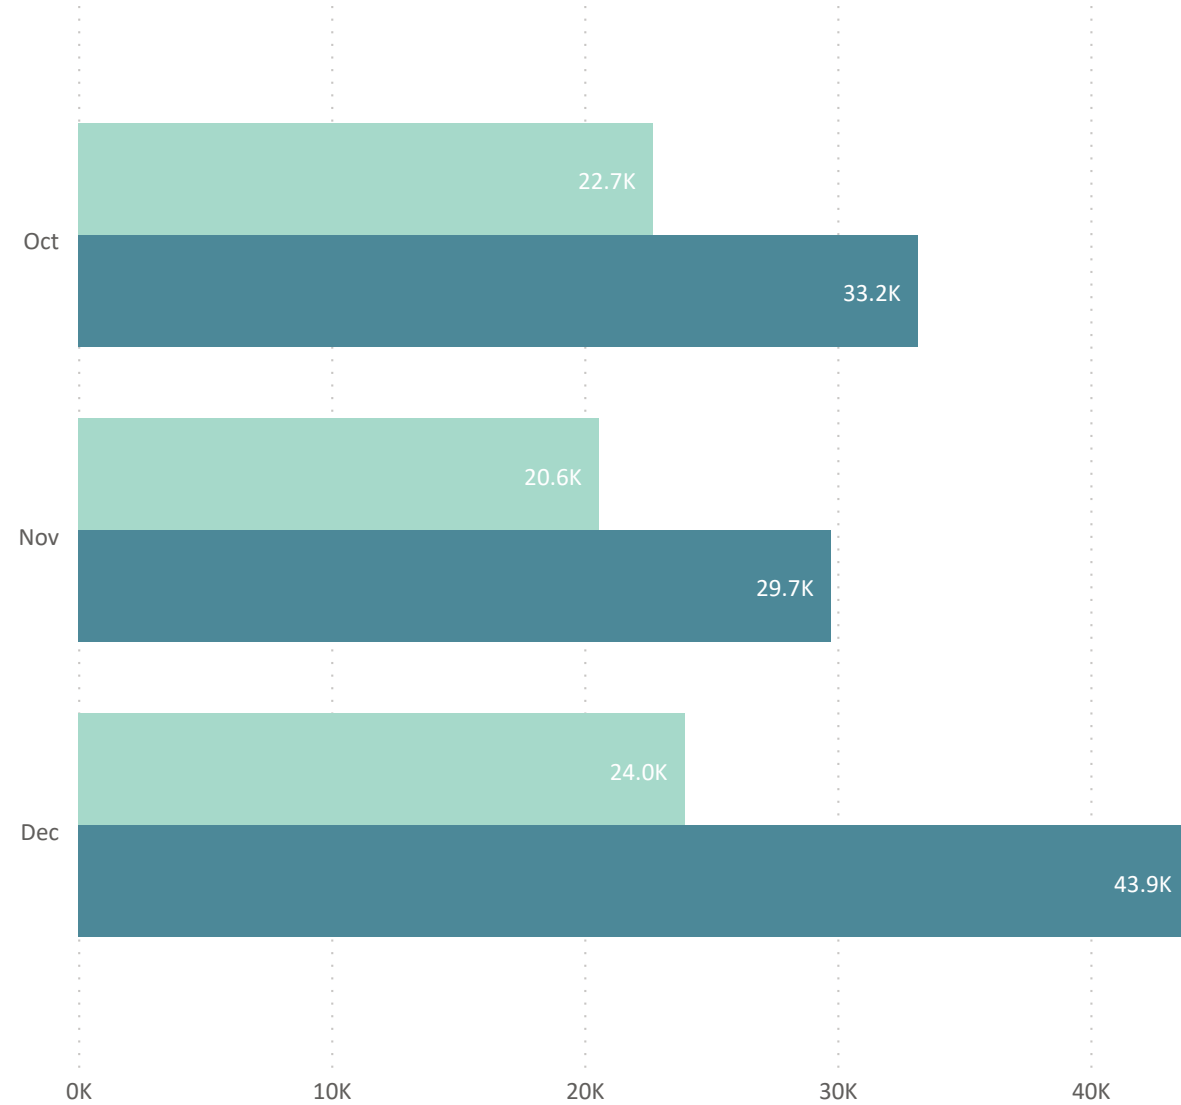

106,798

Page Views YTD

67,318

Sessions YTD

55,873

Users YTD

Page Views by Month

● Page Views LY ● Page Views