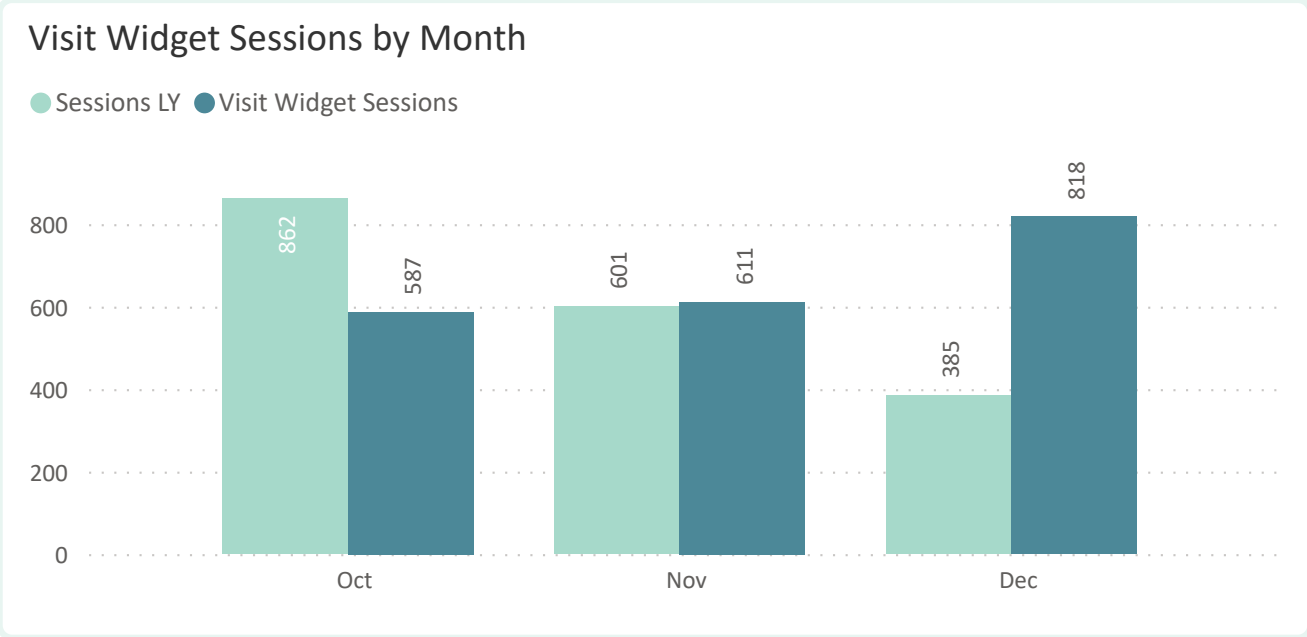

● Page Views LY ● Page Views

Sessions by Month

● Sessions LY ● Sessions

Users by Month

● Users LY ● Users

13,389
Current FB Fans

236
FB Posts YTD

8,352
Current IG Followers

170
IG Posts & Stories YTD

2,098
Visit Widget Users YTD

2,016
VW Sessions YTD

1,703
YouTube Views YTD

24,484
Impressions YTD

31.41%
Open Rate YTD

11.19%
Click Rate YTD

48,248
Total Recipients YTD

Open Rate by Month

● Open Rate LY ● Open Rate

Click Rate by Month

● Click Rate LY ● Click Rate

Total Recipients by Month

● Total Recipients LY ● Total Recipients