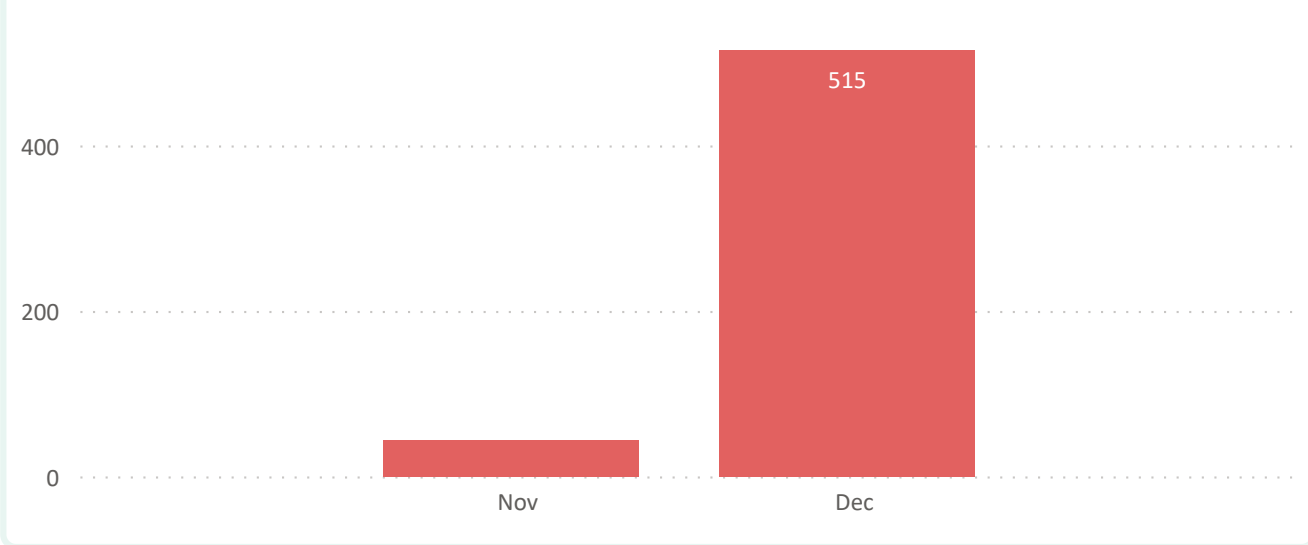

visit
mckinney Monthly Report
January - 2023

538
Sales Calls YTD

4
Event Mgmt YTD

593
Total Welcome Bags YTD

8
Leads YTD

559
Total Rooms Nights YTD

\$70,670
Total Revenue YTD

Leads by Month

Total Room Nights by Month

Total Revenue by Month

109
New RFPs YTD

13,856
Est Room Nights YTD

New RFPs by Month

Total Room Nights by Month

New RFPs by Category

of Attendees