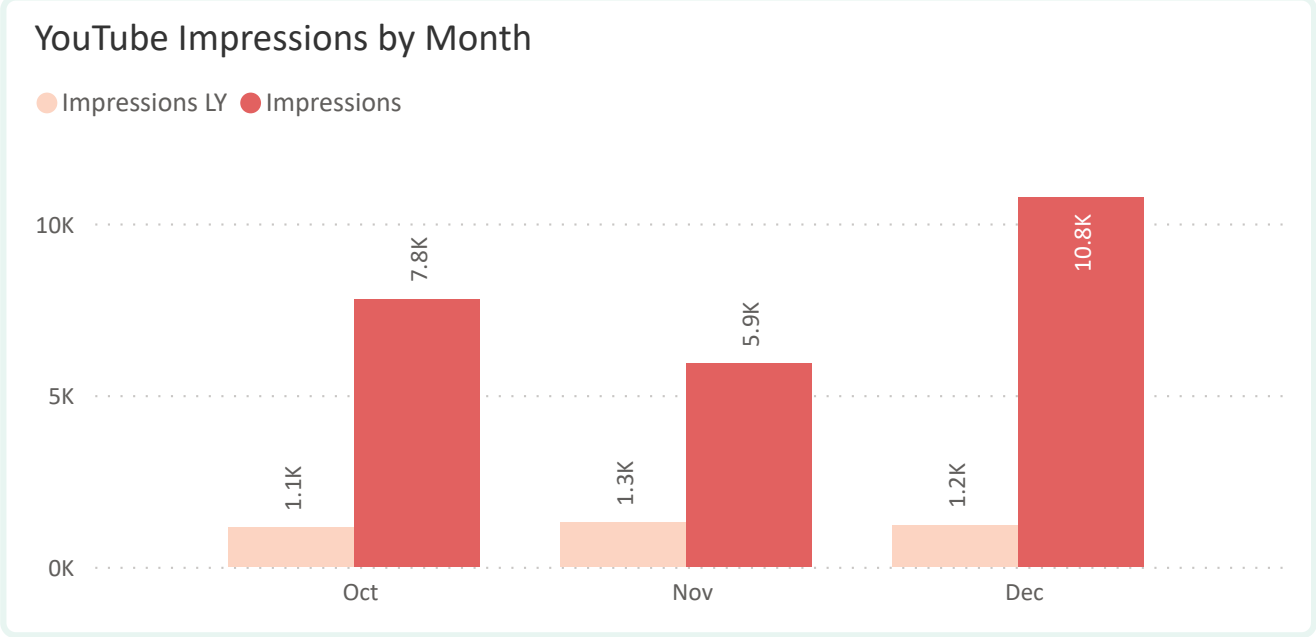

● Page Views LY ● Page Views

Sessions by Month

● Sessions LY ● Sessions

Users by Month

● Users LY ● Users

13,389
Current FB Fans

236
FB Posts YTD

8,352
Current IG Followers

170
IG Posts & Stories YTD

2,098
Visit Widget Users YTD

2,016
VW Sessions YTD

1,703
YouTube Views YTD

24,484
Impressions YTD

31.41%
Open Rate YTD

11.19%
Click Rate YTD

48,248
Total Recipients YTD