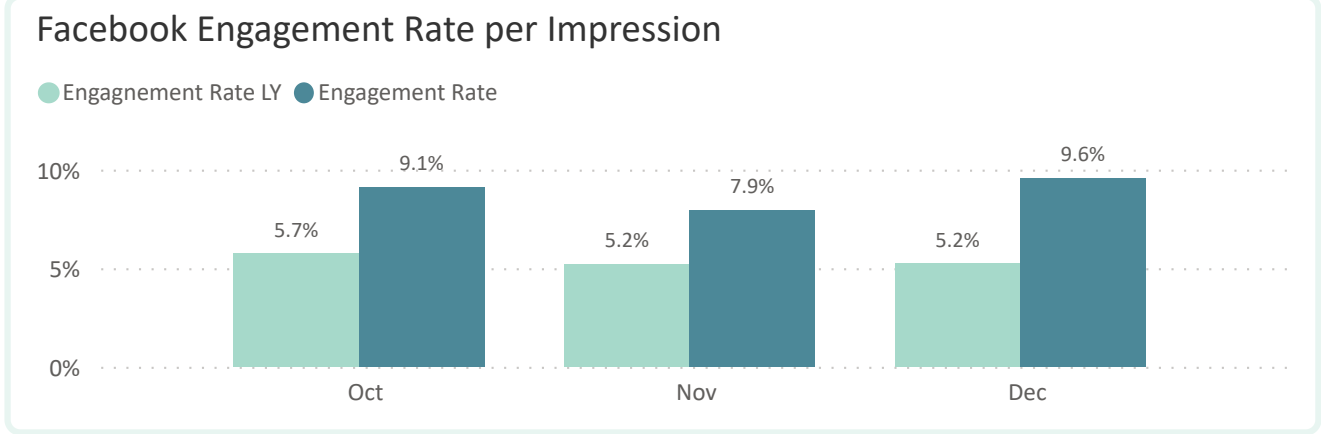

● Page Views LY ● Page Views

Sessions by Month

● Sessions LY ● Sessions

Users by Month

● Users LY ● Users

13,389
Current FB Fans

236
FB Posts YTD

8,352
Current IG Followers

170
IG Posts & Stories YTD

2,098
Visit Widget Users YTD

2,016
VW Sessions YTD

1,703
YouTube Views YTD

24,484
Impressions YTD

31.41%
Open Rate YTD

11.19%
Click Rate YTD

48,248
Total Recipients YTD