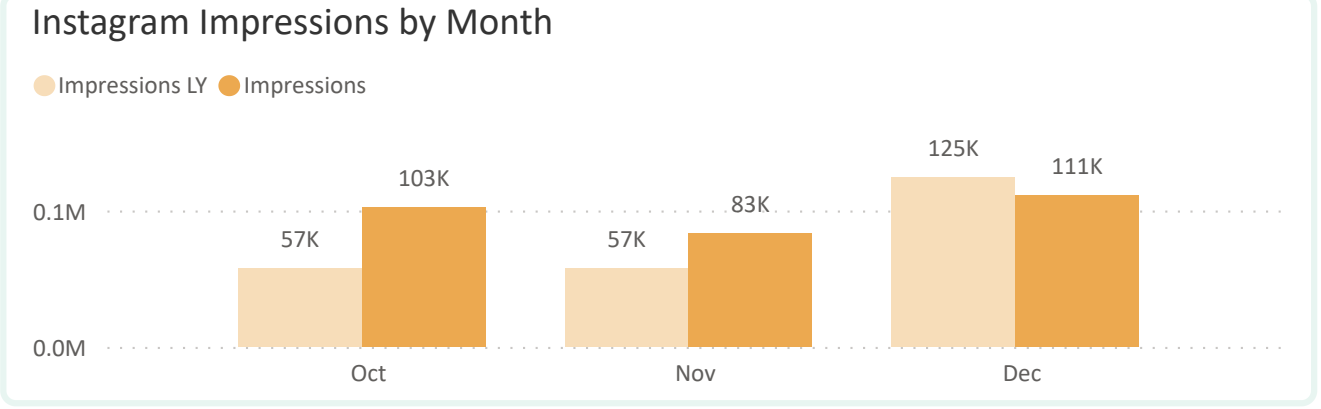

McKinney Market Payments by Month

106,798

Page Views YTD

67,318

Sessions YTD

55,873

Users YTD

Page Views by Month

● Page Views LY ● Page Views

Sessions by Month

● Sessions LY ● Sessions

Users by Month

● Users LY ● Users

13,389
Current FB Fans

236
FB Posts YTD

8,352
Current IG Followers

170
IG Posts & Stories YTD

2,098
Visit Widget Users YTD

2,016
VW Sessions YTD

1,703
YouTube Views YTD

24,484
Impressions YTD

31.41%
Open Rate YTD

11.19%
Click Rate YTD

48,248
Total Recipients YTD