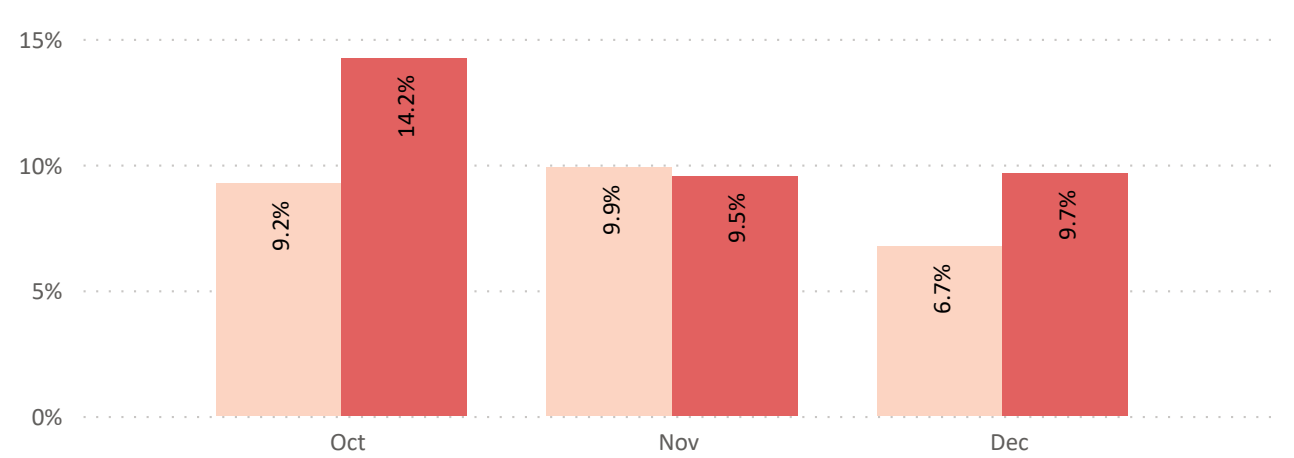

● Page Views LY ● Page Views

Sessions by Month

● Sessions LY ● Sessions

Users by Month

● Users LY ● Users

13,389
Current FB Fans

236
FB Posts YTD

8,352
Current IG Followers

170
IG Posts & Stories YTD

2,098
Visit Widget Users YTD

2,016
VW Sessions YTD

1,703
YouTube Views YTD

24,484
Impressions YTD

31.41%
Open Rate YTD

11.19%
Click Rate YTD

48,248
Total Recipients YTD

Open Rate by Month

● Open Rate LY ● Open Rate

Click Rate by Month

● Click Rate LY ● Click Rate

Total Recipients by Month

● Total Recipients LY ● Total Recipients