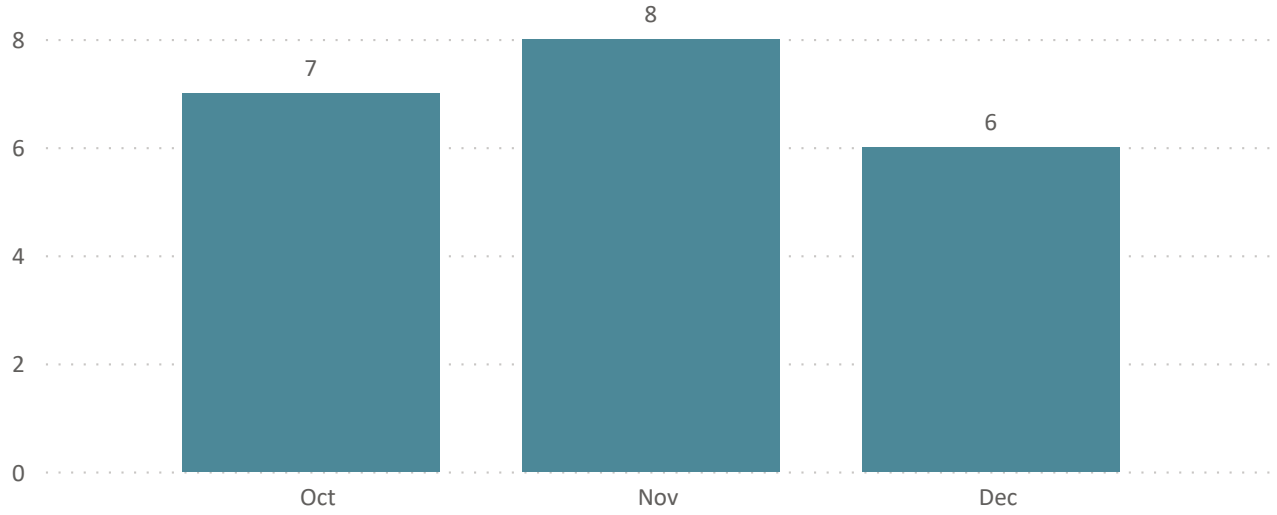

Total Room Nights by Month

Total Revenue by Month

109
New RFPs YTD

13,856
Est Room Nights YTD

New RFPs by Month

Total Room Nights by Month

New RFPs by Category

of Attendees

0 2000

21
Lost Opp YTD

14,787
Lost Room Nights YTD

\$2,133,824
Lost Revenue YTD

Lost Opportunities by Month

Lost Room Nights by Month

Lost by Category

Lost by Reason