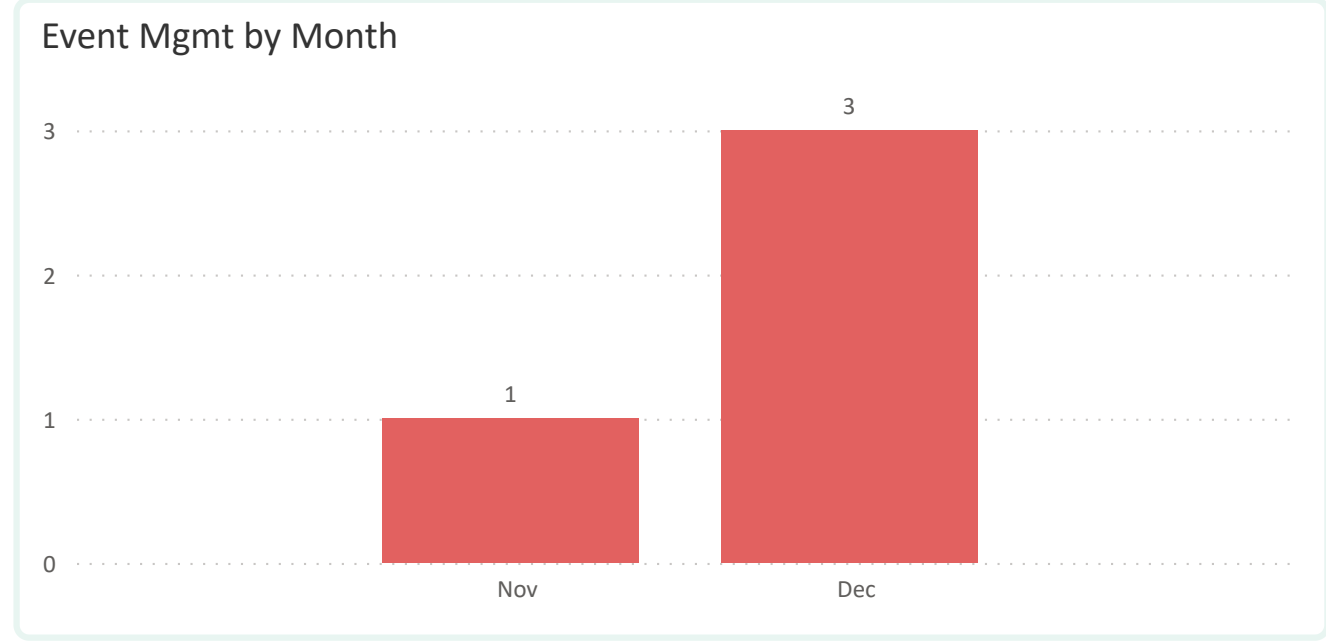

visit
mckinney Monthly Report
January - 2023

538
Sales Calls YTD

4
Event Mgmt YTD

593
Total Welcome Bags YTD

8
Leads YTD

559
Total Rooms Nights YTD

\$70,670
Total Revenue YTD

Leads by Month

Total Room Nights by Month

Total Revenue by Month

109
New RFPs YTD

13,856
Est Room Nights YTD

New RFPs by Month

Total Room Nights by Month

New RFPs by Category

of Attendees