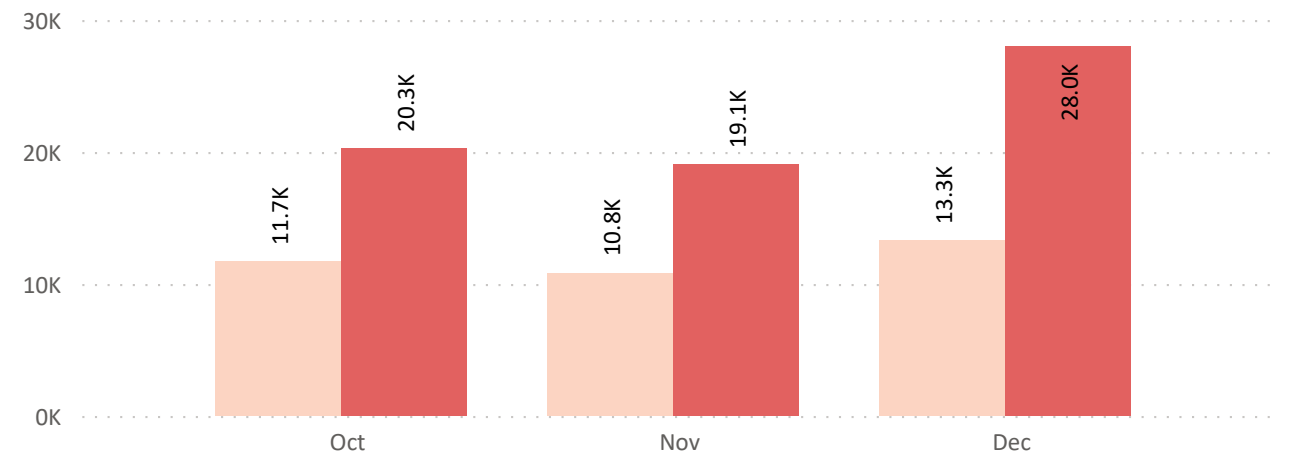

Lost Revenue by Month

463
 Visitors YTD

40
 Tour Attendees YTD

[See details](#)

Total Visitors by Month

● Visitors LY ● Visitors

Tour Attendees by Month

● Tour Attendees MTD LY ● Tour Attendees MTD

McKinney Market Payments by Month

106,798

Page Views YTD

67,318

Sessions YTD

55,873

Users YTD

Page Views by Month

● Page Views LY ● Page Views

Sessions by Month

● Sessions LY ● Sessions

Users by Month

● Users LY ● Users

13,389
Current FB Fans

236
FB Posts YTD

8,352
Current IG Followers

170
IG Posts & Stories YTD

2,098
Visit Widget Users YTD

2,016
VW Sessions YTD

1,703
YouTube Views YTD

24,484
Impressions YTD

31.41%
Open Rate YTD

11.19%
Click Rate YTD

48,248
Total Recipients YTD