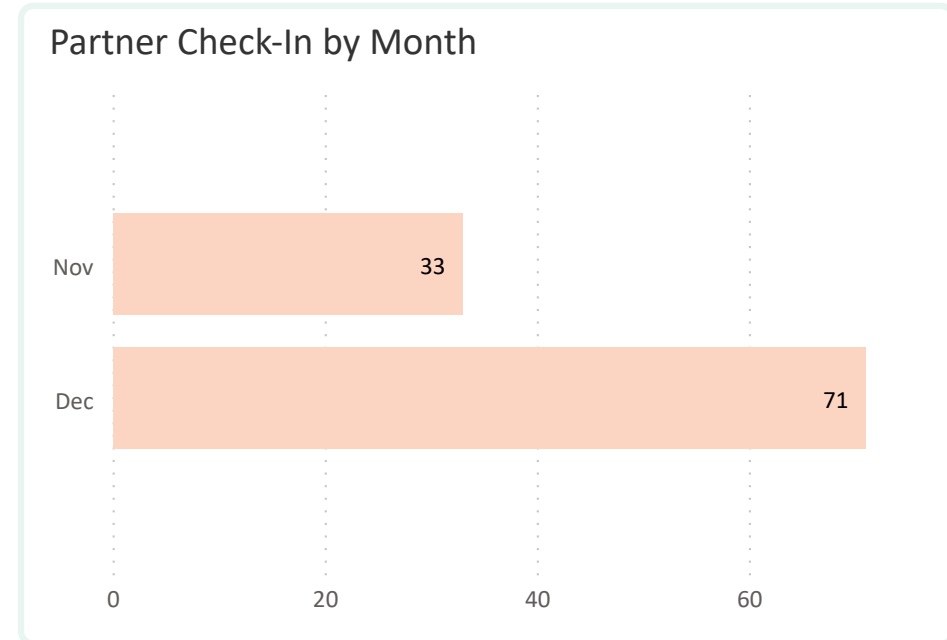

visit
mckinney Monthly Report
January - 2023

538
Sales Calls YTD

4
Event Mgmt YTD

593
Total Welcome Bags YTD

8
Leads YTD

559
Total Rooms Nights YTD

\$70,670
Total Revenue YTD

Leads by Month

Total Room Nights by Month

Total Revenue by Month

109
New RFPs YTD

13,856
Est Room Nights YTD

New RFPs by Month

Total Room Nights by Month

New RFPs by Category

of Attendees