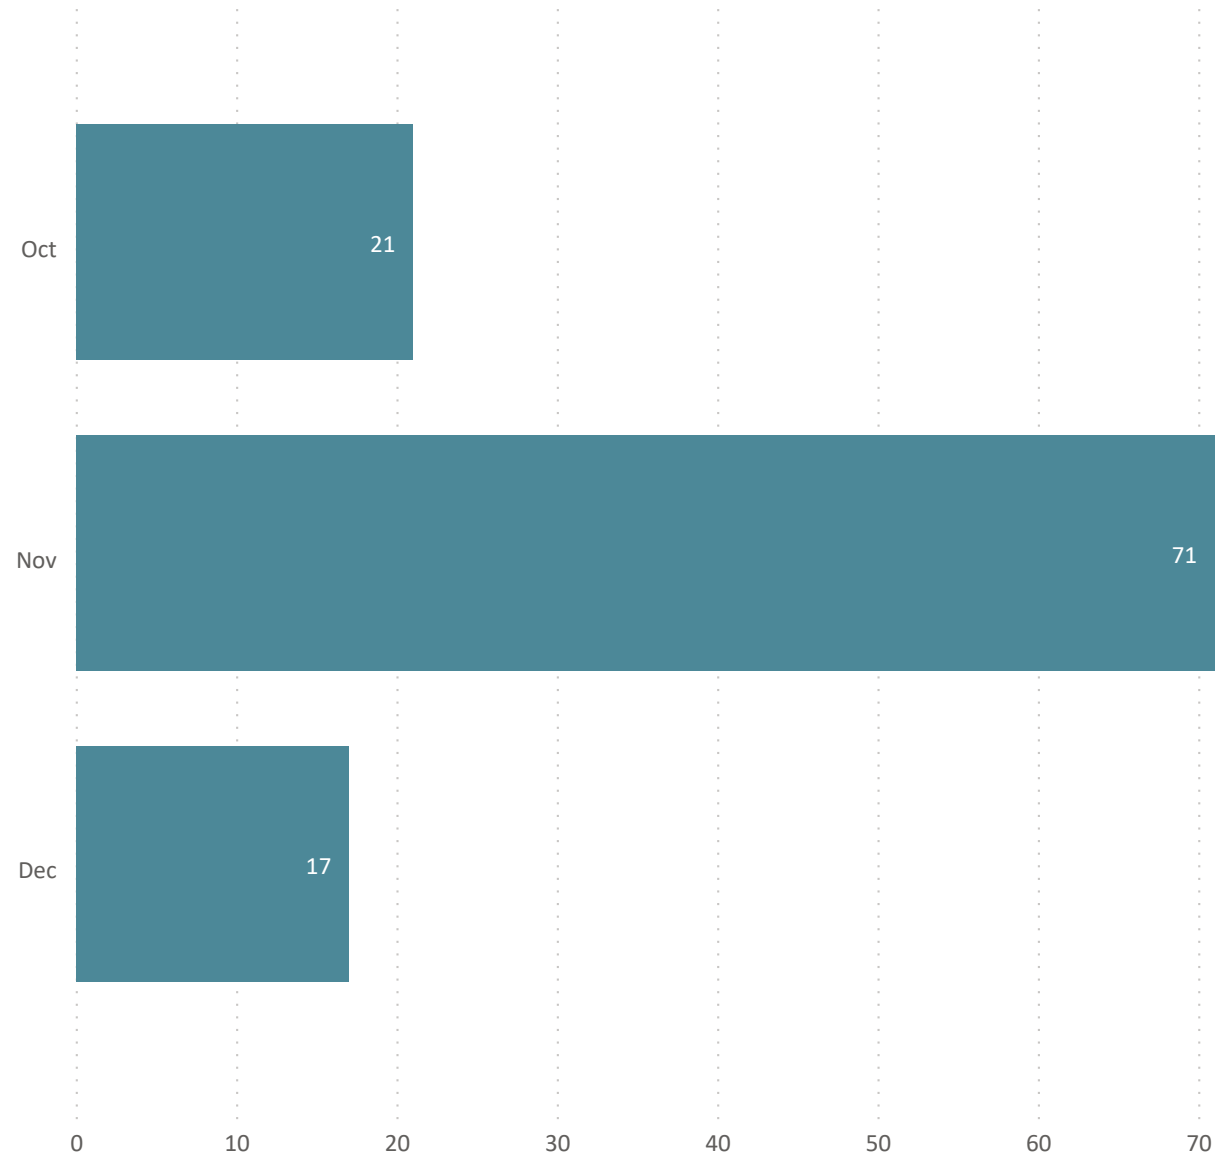

Total Room Nights by Month

Total Revenue by Month

109
New RFPs YTD

13,856
Est Room Nights YTD

New RFPs by Month

Total Room Nights by Month

New RFPs by Category

of Attendees

0 2000

21
Lost Opp YTD

14,787
Lost Room Nights YTD

\$2,133,824
Lost Revenue YTD

Lost Opportunities by Month

Lost Room Nights by Month

Lost by Category

Lost by Reason