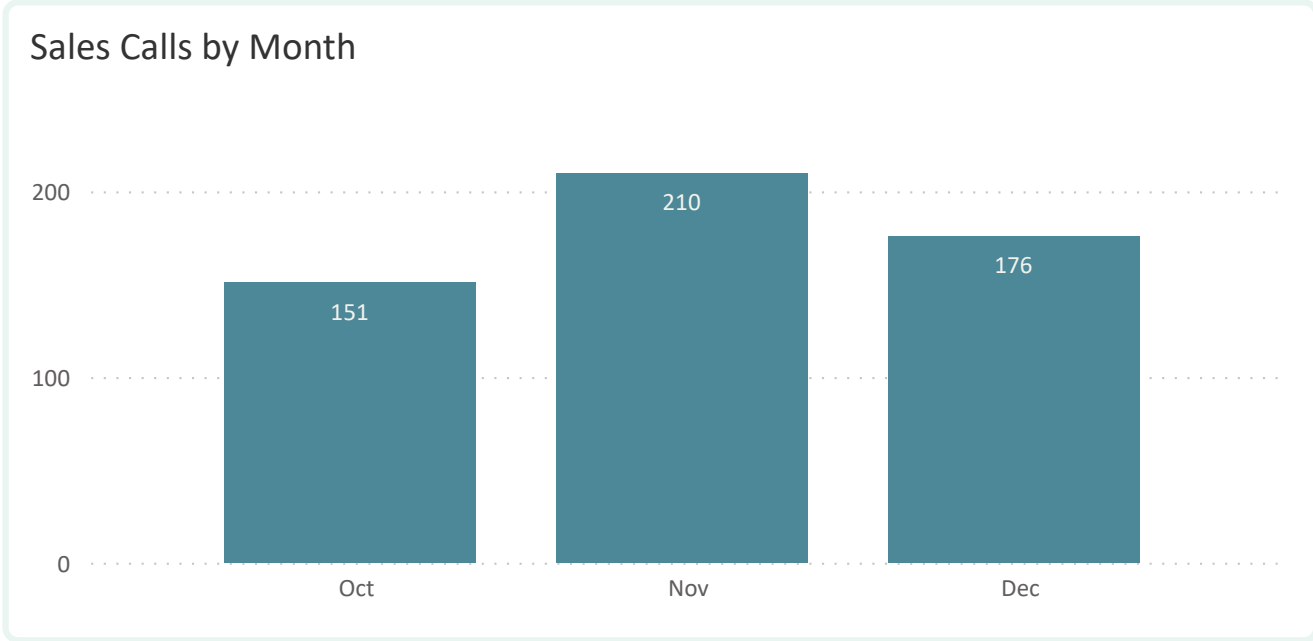

visit
mckinney Monthly Report
January - 2023

538
Sales Calls YTD

4
Event Mgmt YTD

593
Total Welcome Bags YTD

8
Leads YTD

559
Total Rooms Nights YTD

\$70,670
Total Revenue YTD

Leads by Month

Total Room Nights by Month

Total Revenue by Month

109
New RFPs YTD

13,856
Est Room Nights YTD

New RFPs by Month

Total Room Nights by Month

New RFPs by Category

of Attendees

0 2000

21
Lost Opp YTD

14,787
Lost Room Nights YTD

\$2,133,824
Lost Revenue YTD

Lost Opportunities by Month

Lost Room Nights by Month

Lost by Category

Lost by Reason