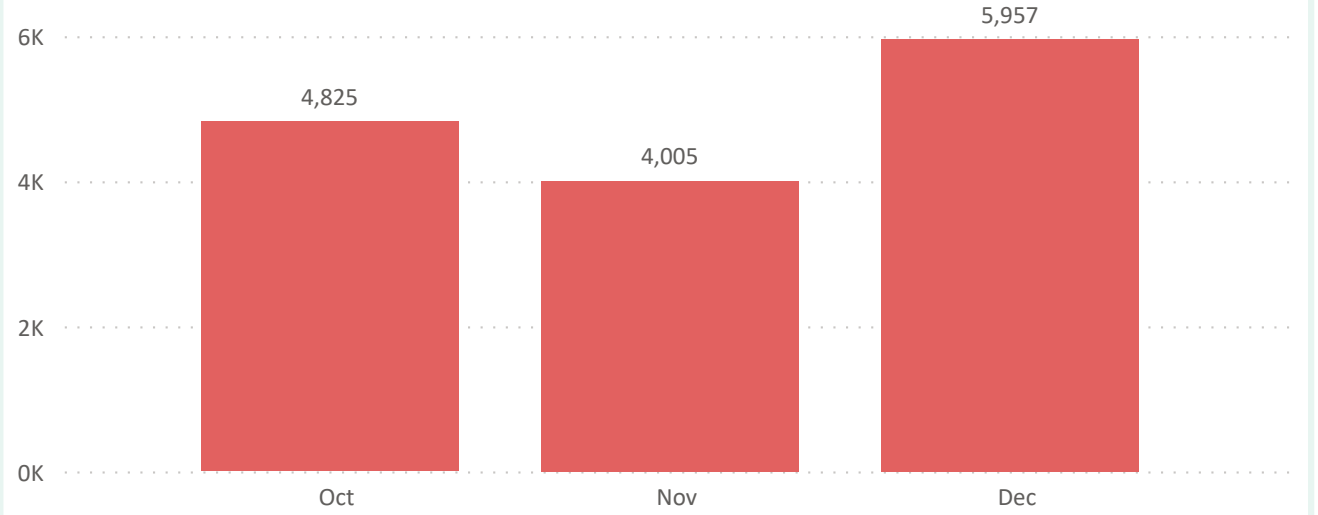

0 2000

21
Lost Opp YTD

14,787
Lost Room Nights YTD

\$2,133,824
Lost Revenue YTD

Lost Opportunities by Month

Lost Room Nights by Month

Lost by Category

Lost by Reason

Lost Revenue by Month

463
 Visitors YTD

40
 Tour Attendees YTD

[See details](#)

Total Visitors by Month

● Visitors LY ● Visitors

Tour Attendees by Month

● Tour Attendees MTD LY ● Tour Attendees MTD