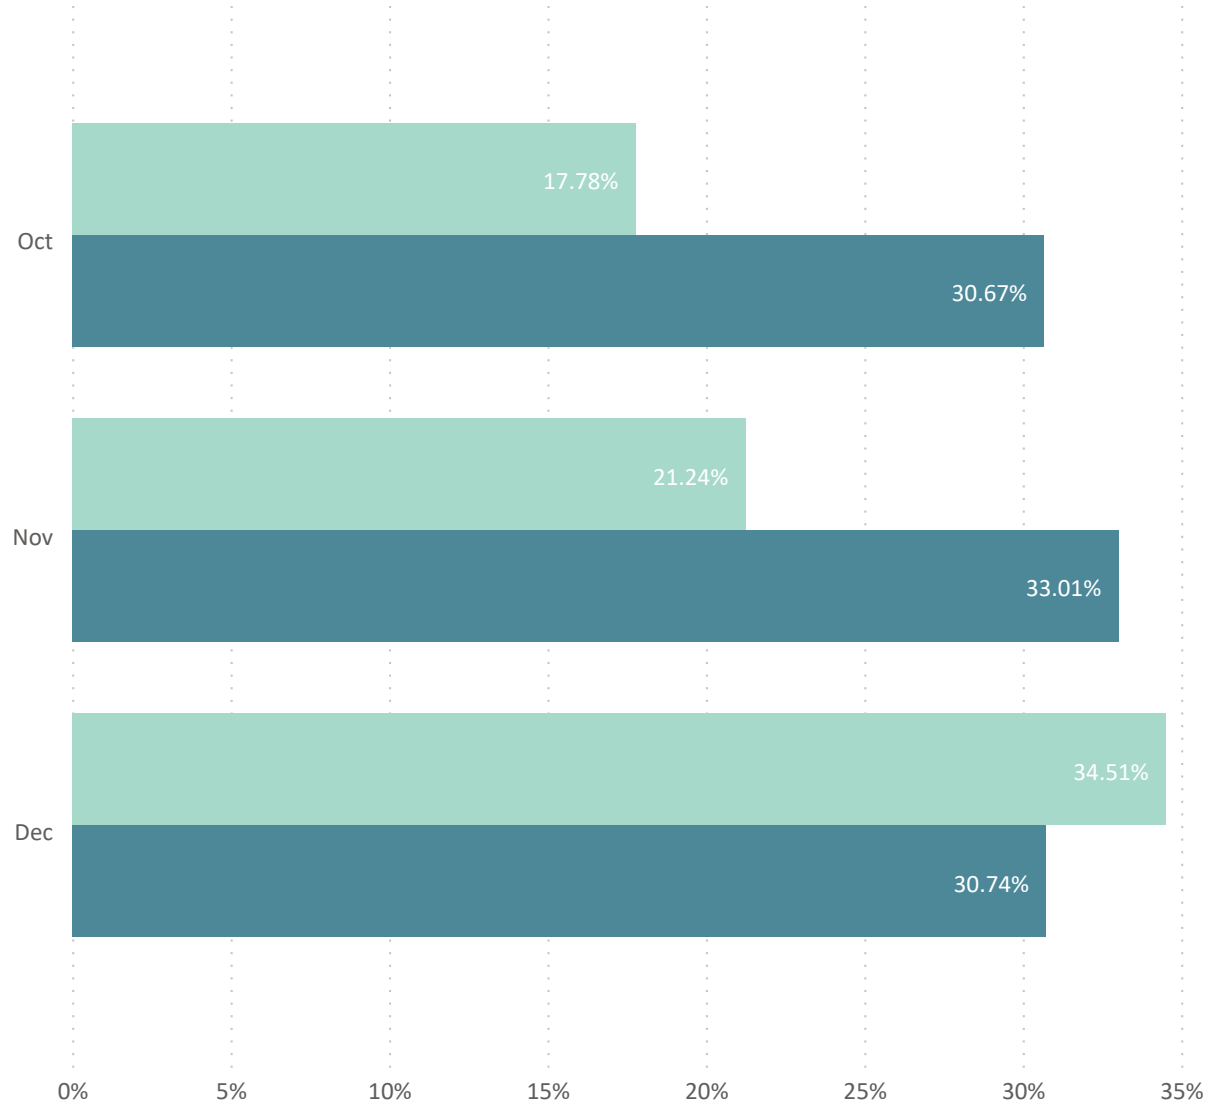

31.41%
Open Rate YTD

11.19%
Click Rate YTD

48,248
Total Recipients YTD

Open Rate by Month

● Open Rate LY ● Open Rate