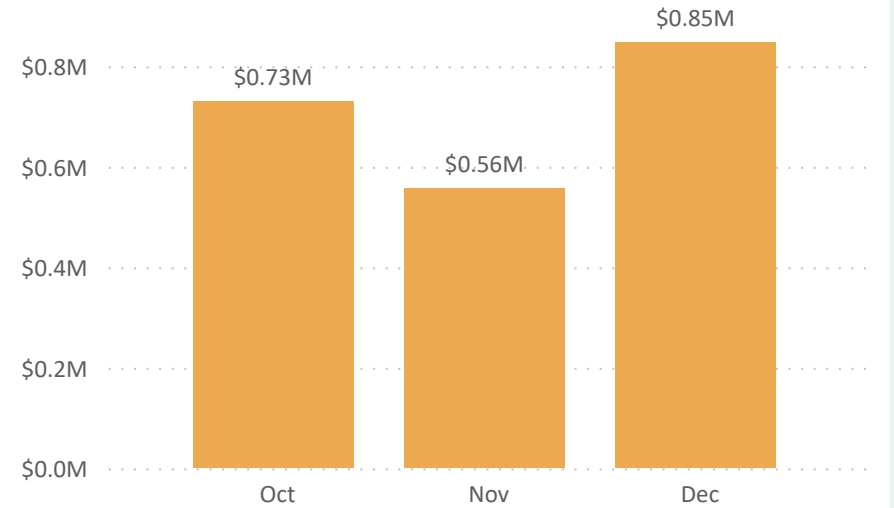

Total Room Nights by Month

Total Revenue by Month

109
New RFPs YTD

13,856
Est Room Nights YTD

New RFPs by Month

Total Room Nights by Month

New RFPs by Category

of Attendees

0 2000

21
Lost Opp YTD

14,787
Lost Room Nights YTD

\$2,133,824
Lost Revenue YTD

Lost Opportunities by Month

Lost Room Nights by Month

Lost by Category

Lost by Reason

Lost Revenue by Month

463
 Visitors YTD

40
 Tour Attendees YTD

[See details](#)

Total Visitors by Month

● Visitors LY ● Visitors

Tour Attendees by Month

● Tour Attendees MTD LY ● Tour Attendees MTD

McKinney Market Payments by Month

106,798

Page Views YTD

67,318

Sessions YTD

55,873

Users YTD

Page Views by Month