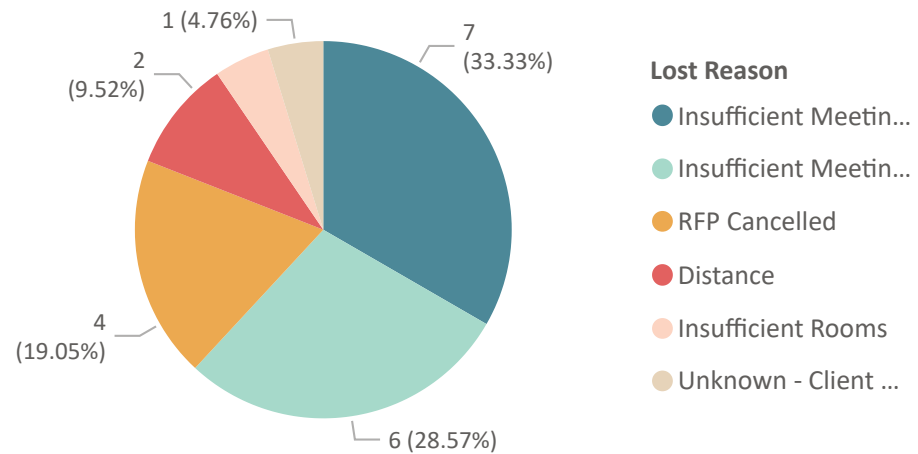

0 2000

21
Lost Opp YTD

14,787
Lost Room Nights YTD

\$2,133,824
Lost Revenue YTD

Lost Opportunities by Month

Lost Room Nights by Month

Lost by Category

Lost by Reason

Lost Revenue by Month

463
 Visitors YTD

40
 Tour Attendees YTD

[See details](#)

Total Visitors by Month

● Visitors LY ● Visitors

Tour Attendees by Month

● Tour Attendees MTD LY ● Tour Attendees MTD