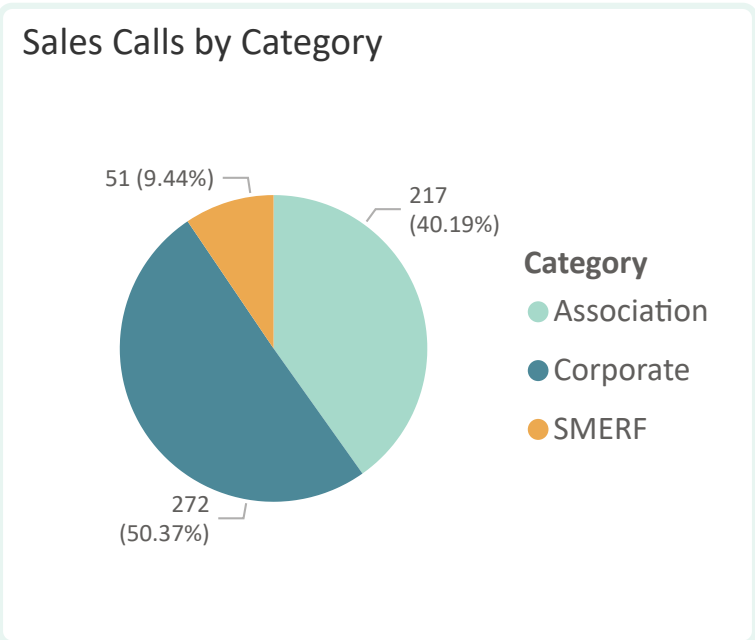

visit
mckinney Monthly Report
January - 2023

538
Sales Calls YTD

4
Event Mgmt YTD

593
Total Welcome Bags YTD

8
Leads YTD

559
Total Rooms Nights YTD

\$70,670
Total Revenue YTD

Leads by Month

Total Room Nights by Month

Total Revenue by Month

109
New RFPs YTD

13,856
Est Room Nights YTD

New RFPs by Month

Total Room Nights by Month

New RFPs by Category

of Attendees