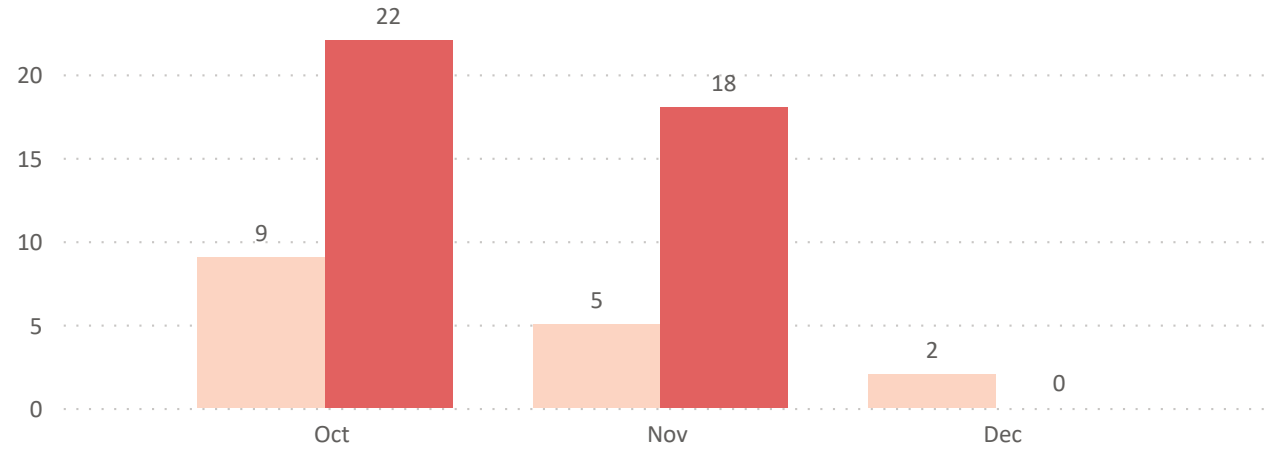

Lost Revenue by Month

463
 Visitors YTD

40
 Tour Attendees YTD

[See details](#)

Total Visitors by Month

● Visitors LY ● Visitors

Tour Attendees by Month

● Tour Attendees MTD LY ● Tour Attendees MTD

McKinney Market Payments by Month

106,798

Page Views YTD

67,318

Sessions YTD

55,873

Users YTD

Page Views by Month