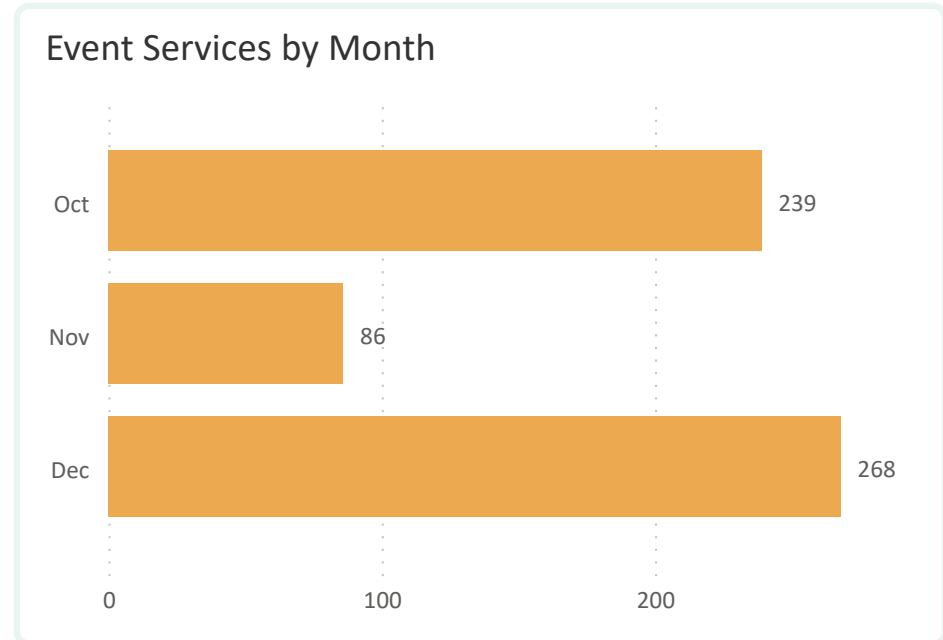

visit
mckinney Monthly Report
January - 2023

538
Sales Calls YTD

4
Event Mgmt YTD

593
Total Welcome Bags YTD

8
Leads YTD

559
Total Rooms Nights YTD

\$70,670
Total Revenue YTD

Leads by Month

Total Room Nights by Month

Total Revenue by Month

109
New RFPs YTD

13,856
Est Room Nights YTD

New RFPs by Month

Total Room Nights by Month

New RFPs by Category

of Attendees