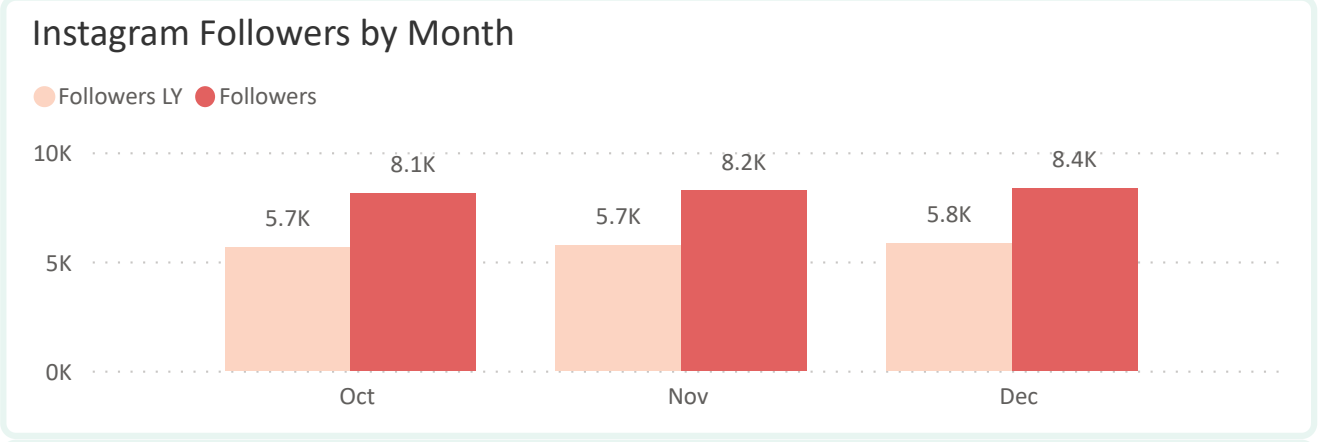

● Page Views LY ● Page Views

Sessions by Month

● Sessions LY ● Sessions

Users by Month

● Users LY ● Users

13,389
Current FB Fans

236
FB Posts YTD

8,352
Current IG Followers

170
IG Posts & Stories YTD

2,098
Visit Widget Users YTD

2,016
VW Sessions YTD

1,703
YouTube Views YTD

24,484
Impressions YTD

31.41%
Open Rate YTD

11.19%
Click Rate YTD

48,248
Total Recipients YTD