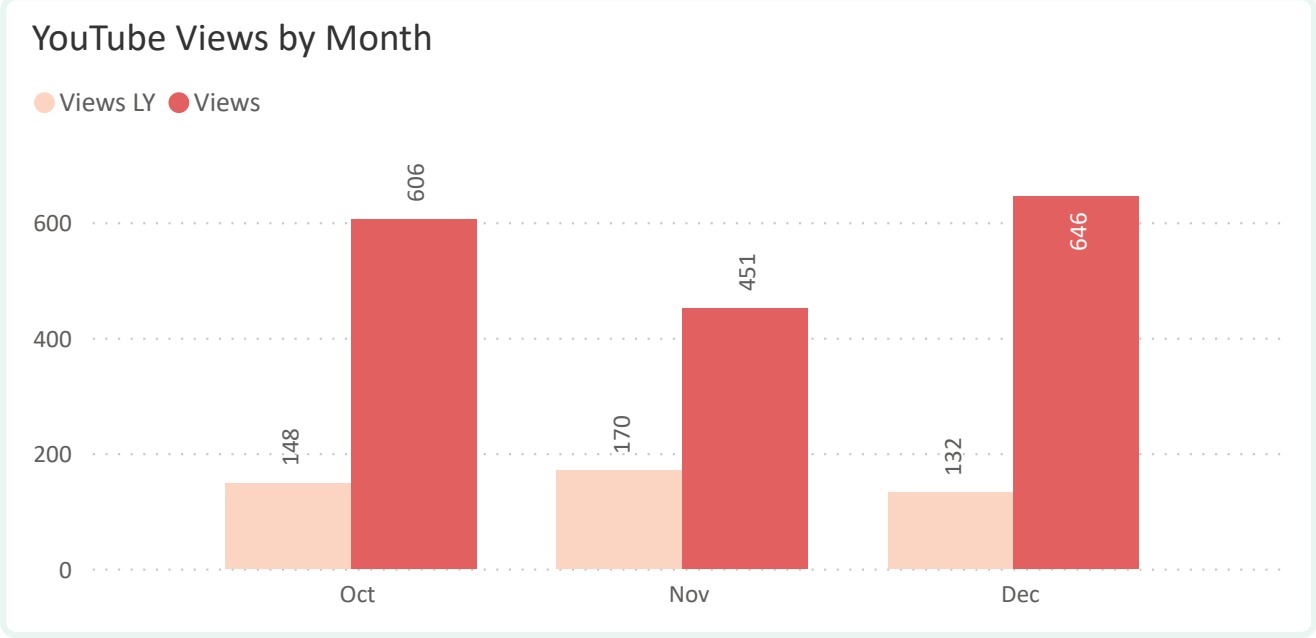

● Page Views LY ● Page Views

Sessions by Month

● Sessions LY ● Sessions

Users by Month

● Users LY ● Users

13,389
Current FB Fans

236
FB Posts YTD

8,352
Current IG Followers

170
IG Posts & Stories YTD

2,098
Visit Widget Users YTD

2,016
VW Sessions YTD

1,703
YouTube Views YTD

24,484
Impressions YTD

31.41%
Open Rate YTD

11.19%
Click Rate YTD

48,248
Total Recipients YTD