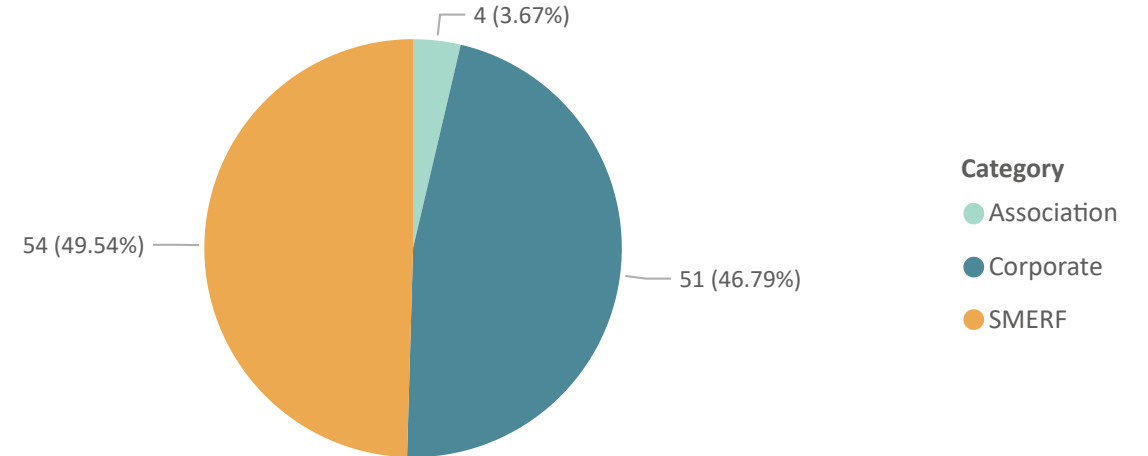

Total Room Nights by Month

Total Revenue by Month

109
New RFPs YTD

13,856
Est Room Nights YTD

New RFPs by Month

Total Room Nights by Month

New RFPs by Category

of Attendees