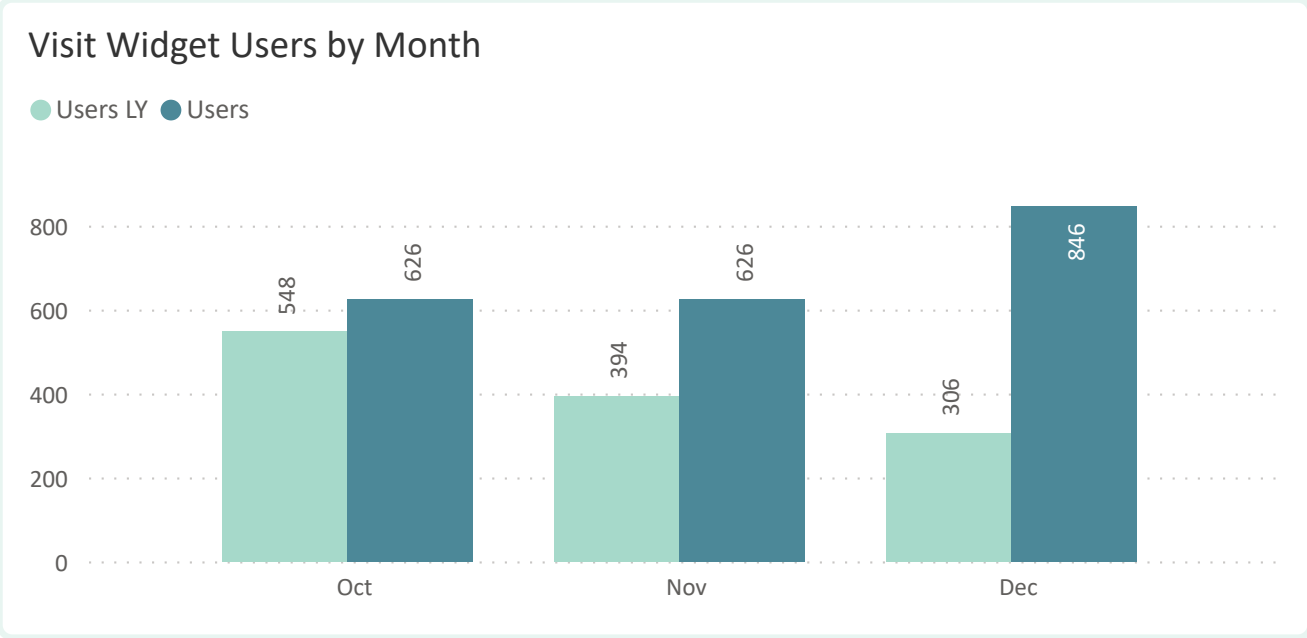

● Page Views LY ● Page Views

Sessions by Month

● Sessions LY ● Sessions

Users by Month

● Users LY ● Users

13,389
Current FB Fans

236
FB Posts YTD

8,352
Current IG Followers

170
IG Posts & Stories YTD

2,098
Visit Widget Users YTD

2,016
VW Sessions YTD

1,703
YouTube Views YTD

24,484
Impressions YTD

31.41%
Open Rate YTD

11.19%
Click Rate YTD

48,248
Total Recipients YTD

Open Rate by Month

● Open Rate LY ● Open Rate

Click Rate by Month

● Click Rate LY ● Click Rate

Total Recipients by Month

● Total Recipients LY ● Total Recipients