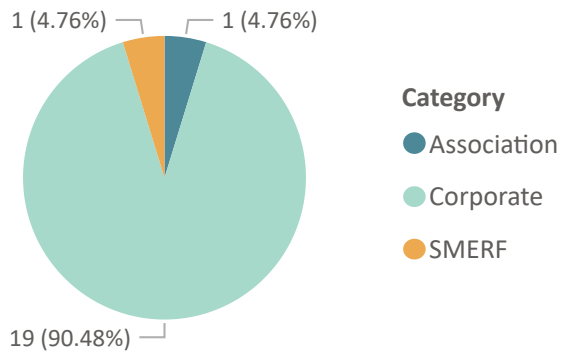

0 2000

21
Lost Opp YTD

14,787
Lost Room Nights YTD

\$2,133,824
Lost Revenue YTD

Lost Opportunities by Month

Lost Room Nights by Month

Lost by Category

Lost by Reason

Lost Revenue by Month

463
 Visitors YTD

40
 Tour Attendees YTD

[See details](#)

Total Visitors by Month

● Visitors LY ● Visitors

Tour Attendees by Month

● Tour Attendees MTD LY ● Tour Attendees MTD