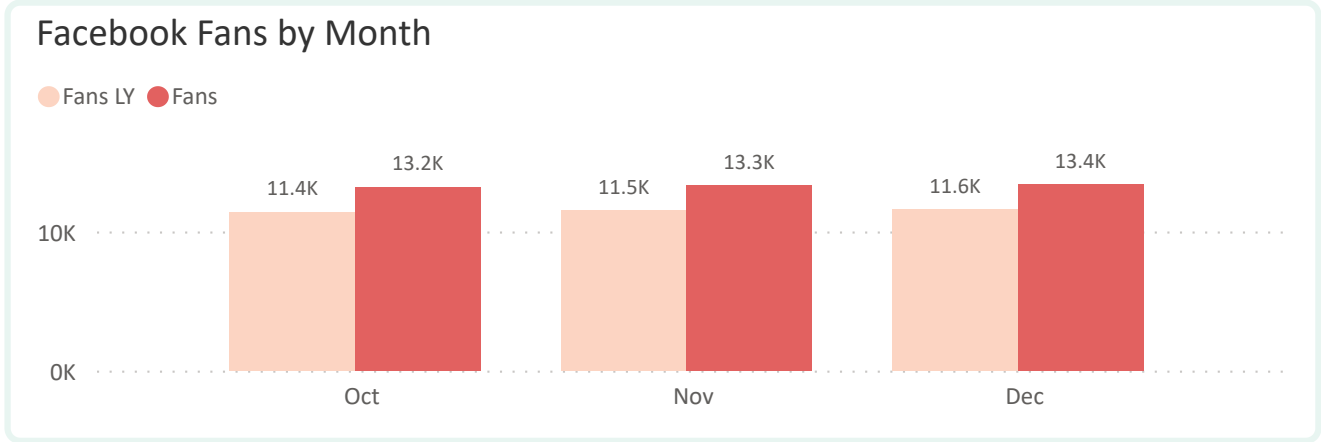

McKinney Market Payments by Month

106,798

Page Views YTD

67,318

Sessions YTD

55,873

Users YTD

Page Views by Month

● Page Views LY ● Page Views

Sessions by Month

● Sessions LY ● Sessions

Users by Month

● Users LY ● Users

13,389
Current FB Fans

236
FB Posts YTD

8,352
Current IG Followers

170
IG Posts & Stories YTD

2,098
Visit Widget Users YTD

2,016
VW Sessions YTD

1,703
YouTube Views YTD

24,484
Impressions YTD

31.41%
Open Rate YTD

11.19%
Click Rate YTD

48,248
Total Recipients YTD