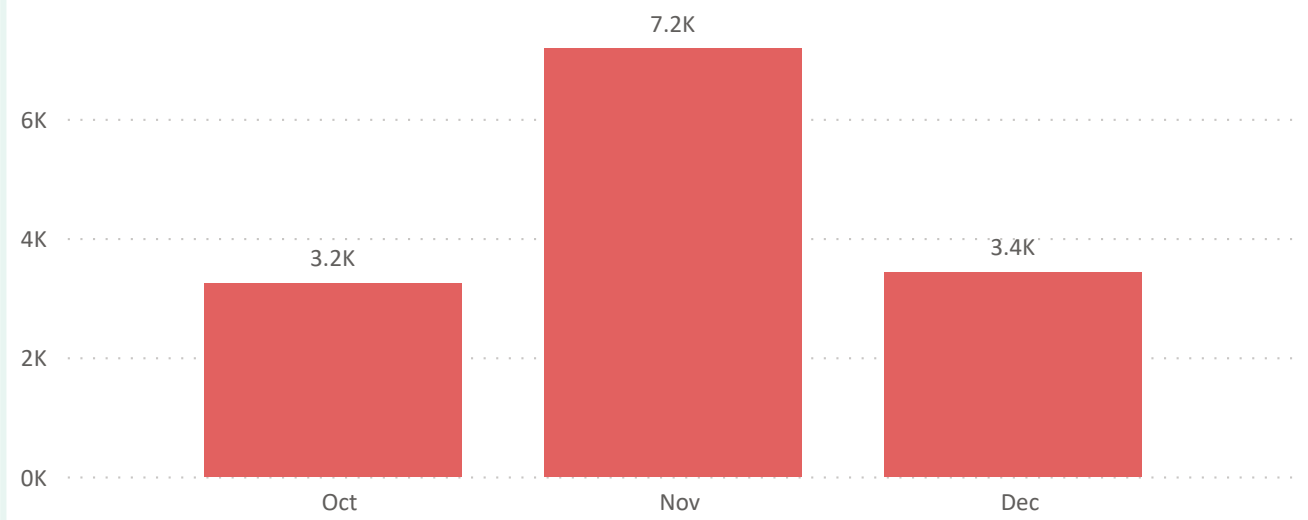

Total Room Nights by Month

Total Revenue by Month

109
New RFPs YTD

13,856
Est Room Nights YTD

New RFPs by Month

Total Room Nights by Month

New RFPs by Category

of Attendees

0 2000

21
Lost Opp YTD

14,787
Lost Room Nights YTD

\$2,133,824
Lost Revenue YTD

Lost Opportunities by Month

Lost Room Nights by Month

Lost by Category

Lost by Reason