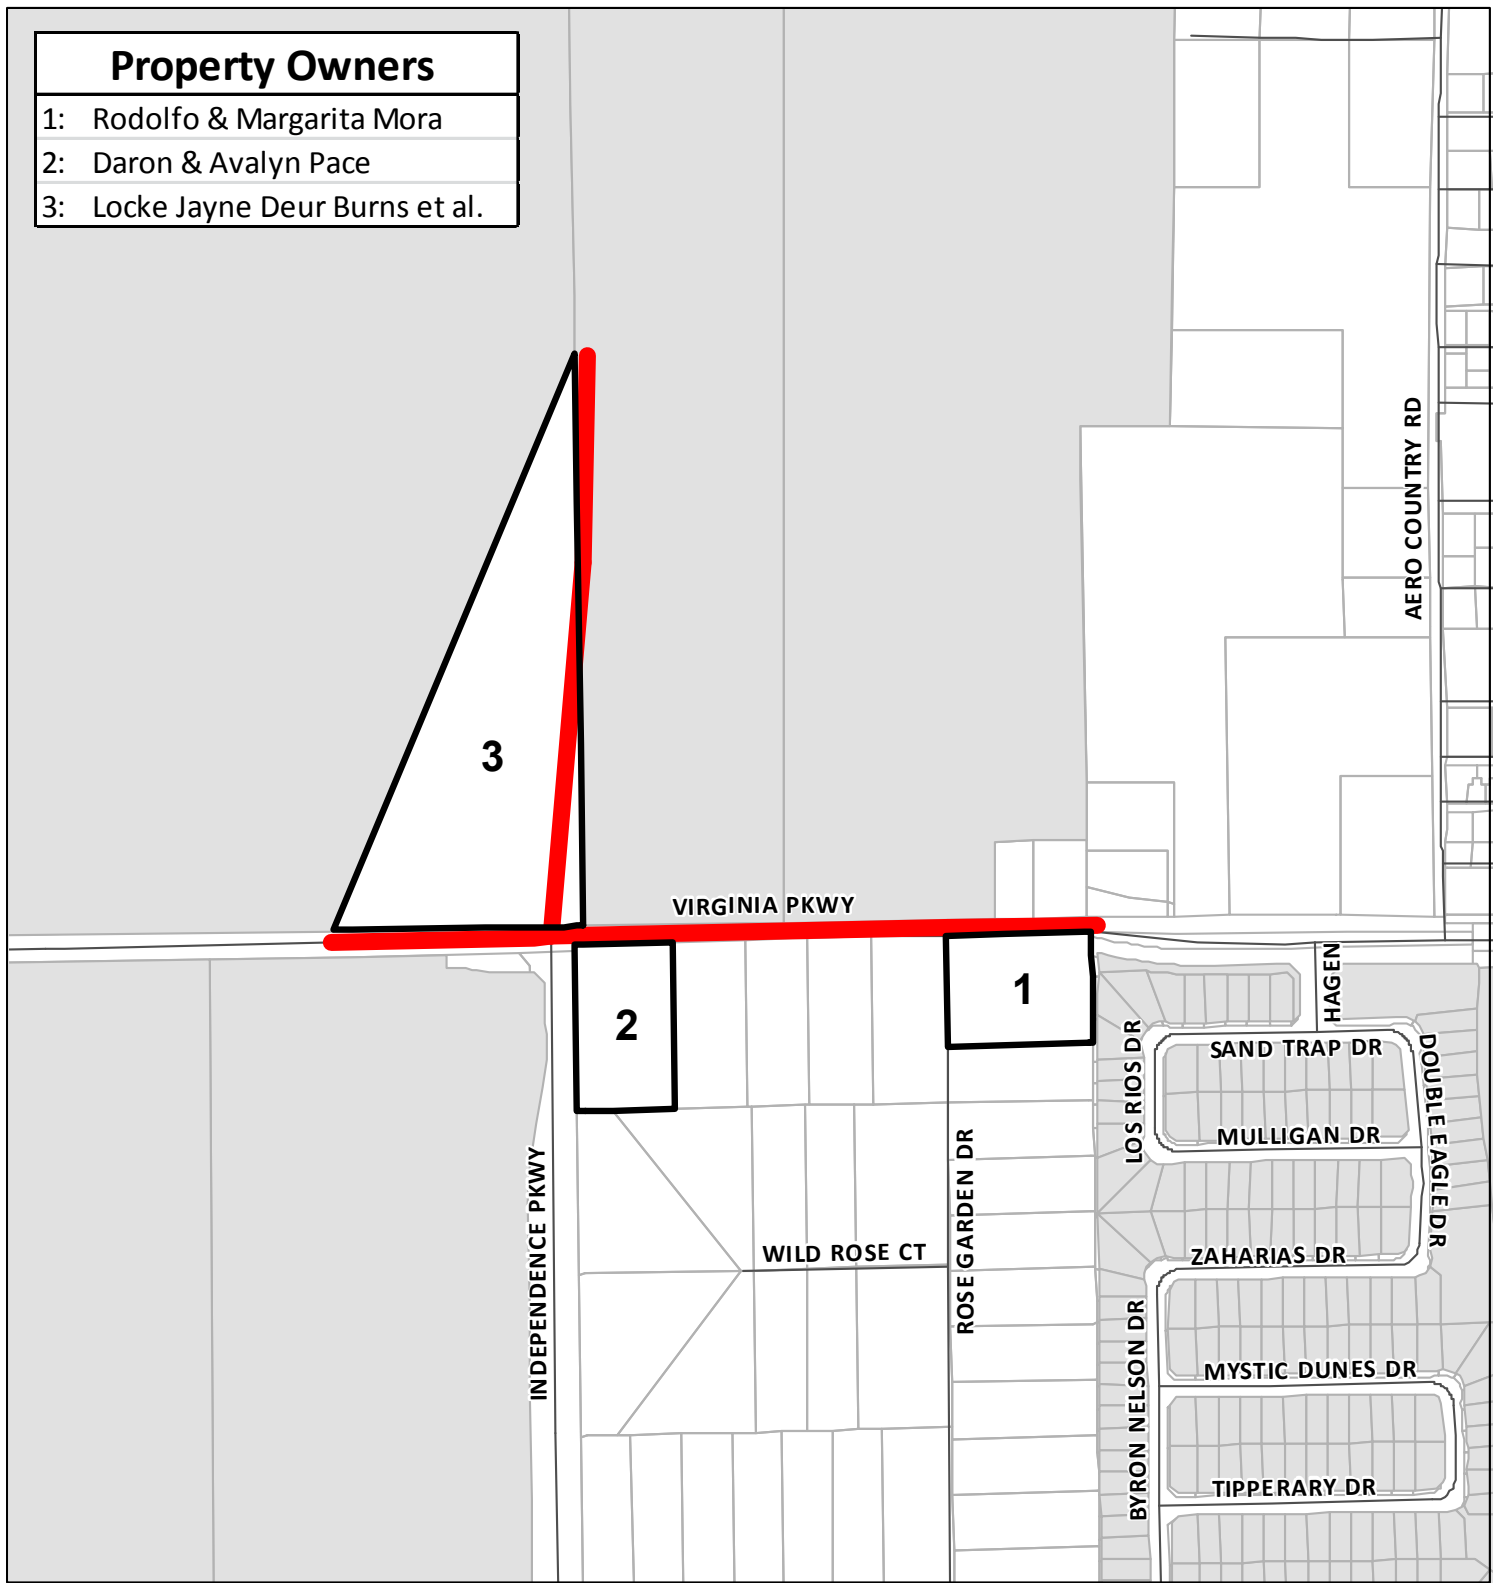

Property Owners

- 1: Rodolfo & Margarita Mora
- 2: Daron & Avalyn Pace
- 3: Locke Jayne Deur Burns et al.

Location Map

DISCLAIMER: This map and information contained in it were developed exclusively for use by the City of McKinney. Any use or reliance on this map by anyone else is at that party's risk and without liability to the City of McKinney, its officials or employees for any discrepancies, errors, or variances which may exist.