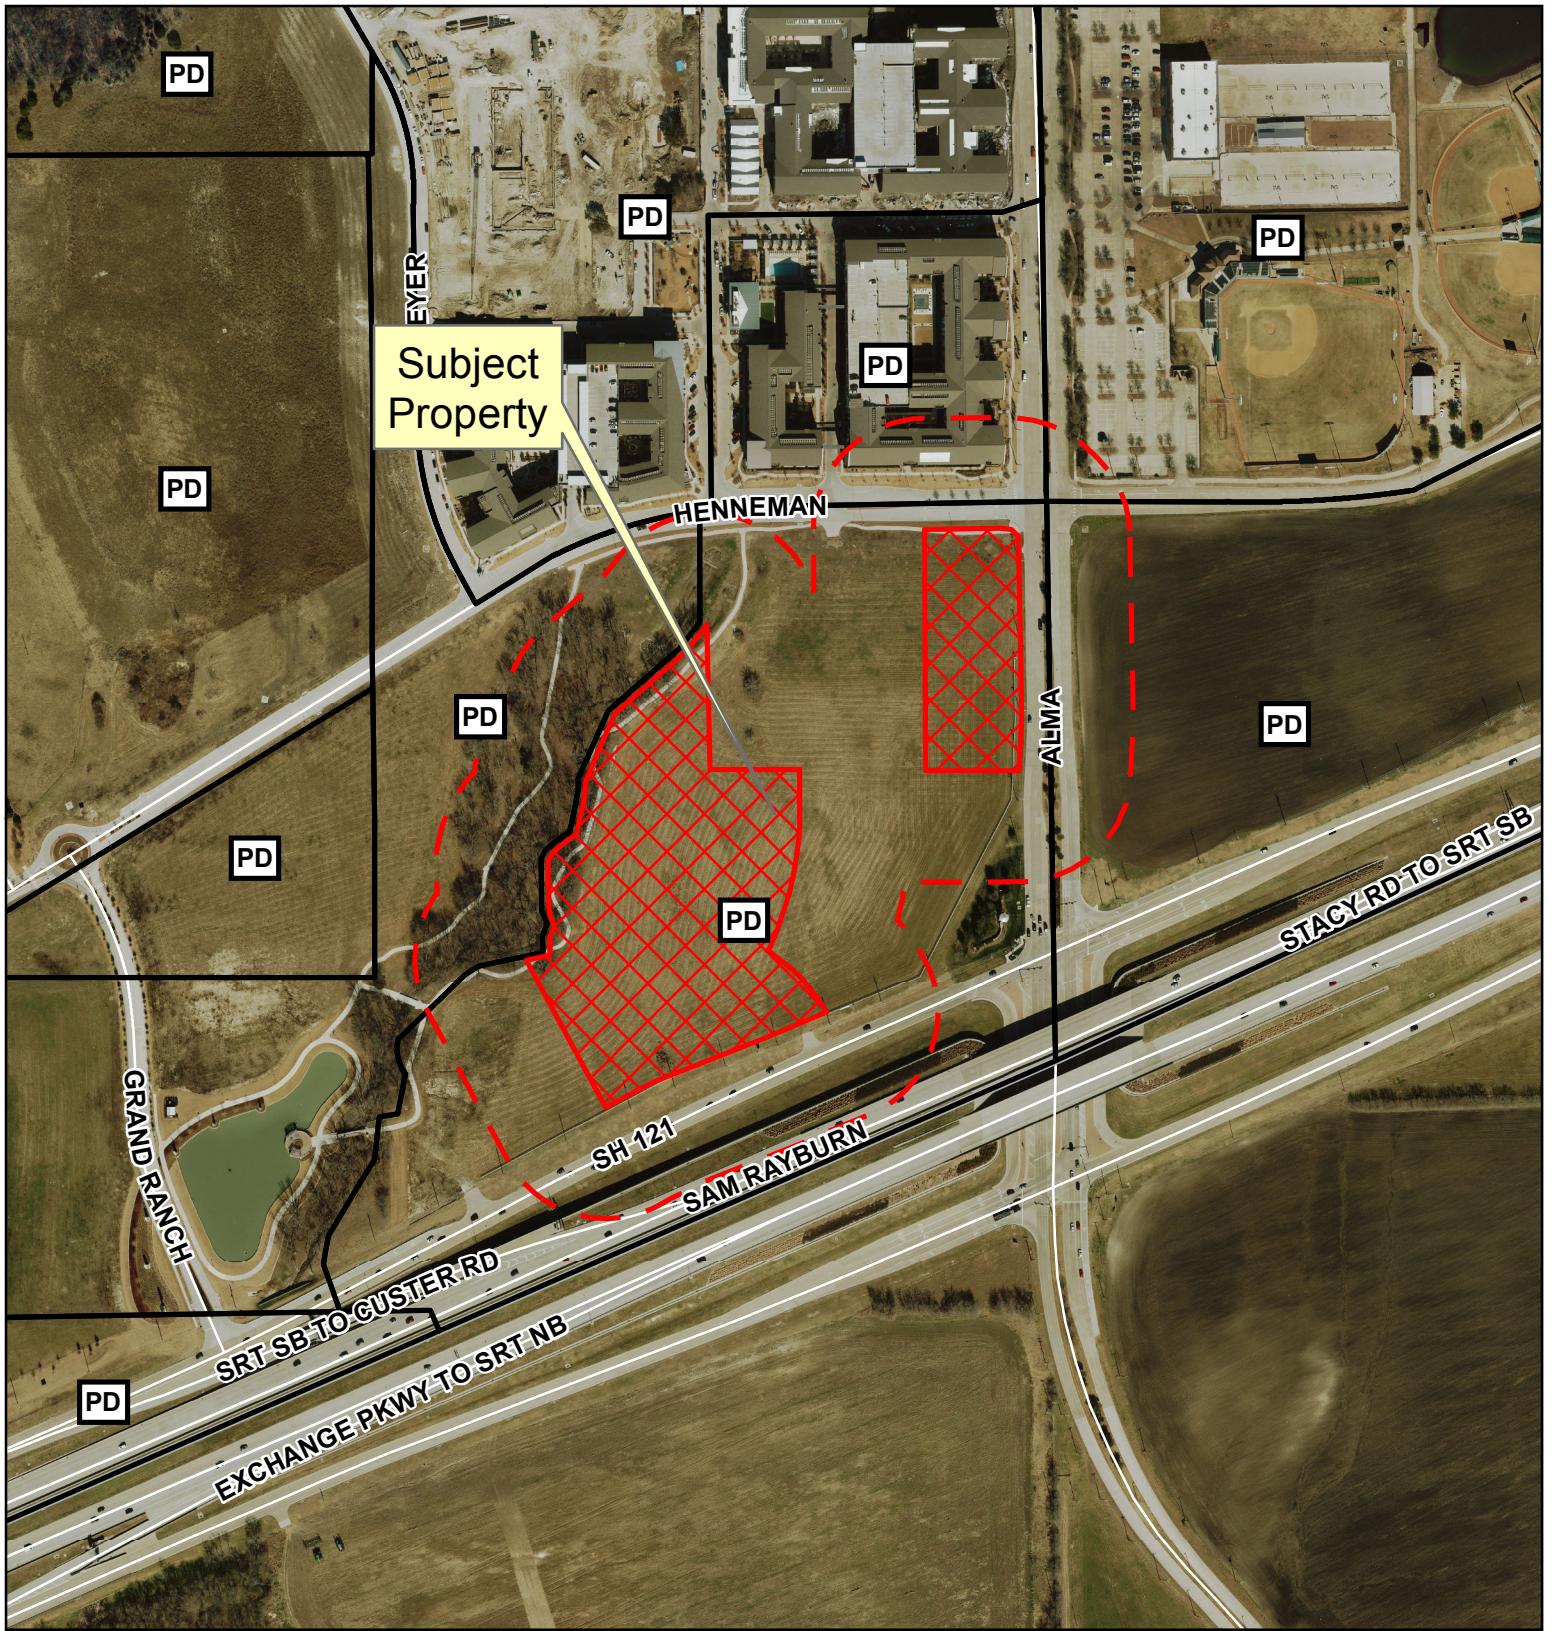

# Notification Map

18-0045FR

--- 200' Buffer

Vicinity Map

Source: City of McKinney GIS  
Date: 2/14/2018

DISCLAIMER: This map and information contained in it were developed exclusively for use by the City of McKinney. Any use or reliance on this map by anyone else is at that party's risk and without liability to the City of McKinney, its officials or employees for any discrepancies, errors, or variances which may exist.

# Notification Map

18-0045FR

--- 200' Buffer

Source: City of McKinney GIS  
Date: 2/14/2018

DISCLAIMER: This map and information contained in it were developed exclusively for use by the City of McKinney. Any use or reliance on this map by anyone else is at that party's risk and without liability to the City of McKinney, its officials or employees for any discrepancies, errors, or variances which may exist.