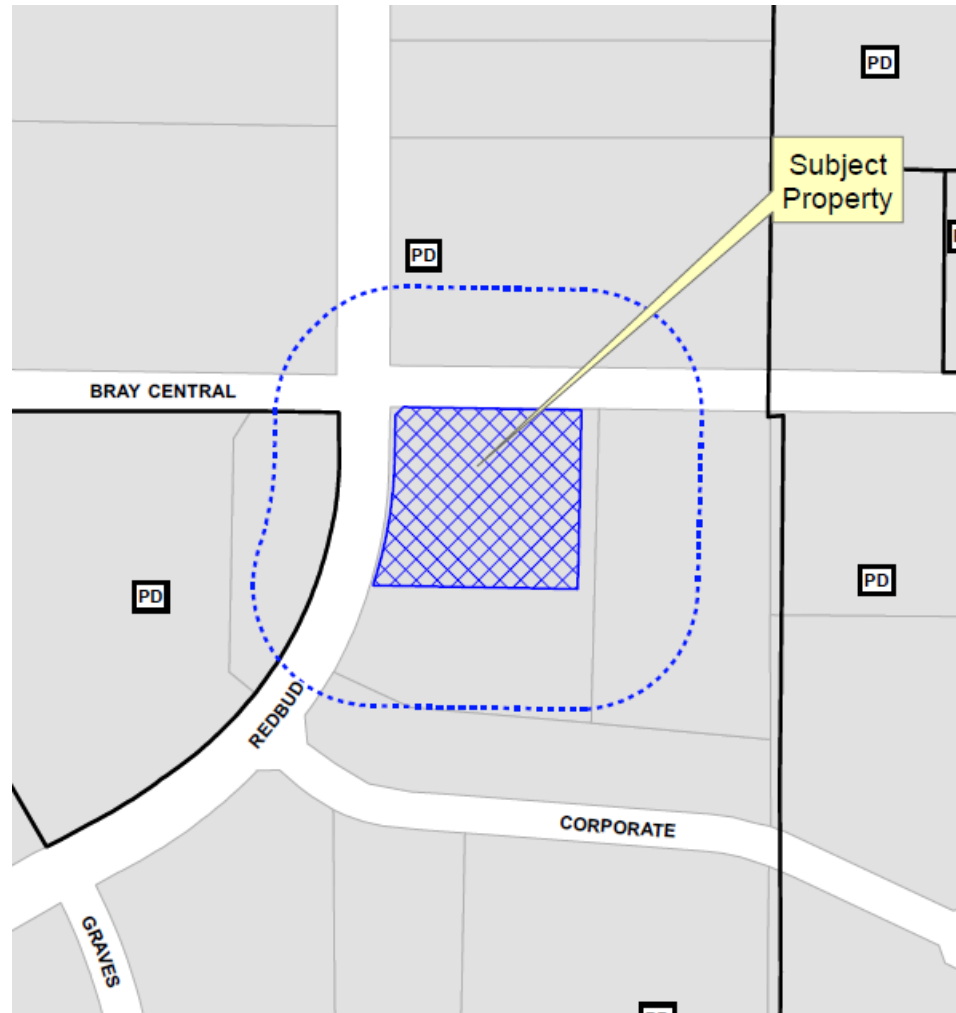

Caliber Collision Site Plan  
15-331SP

- MONEY MAGAZINE 2014 -

# Location Map

# Landscape Plan