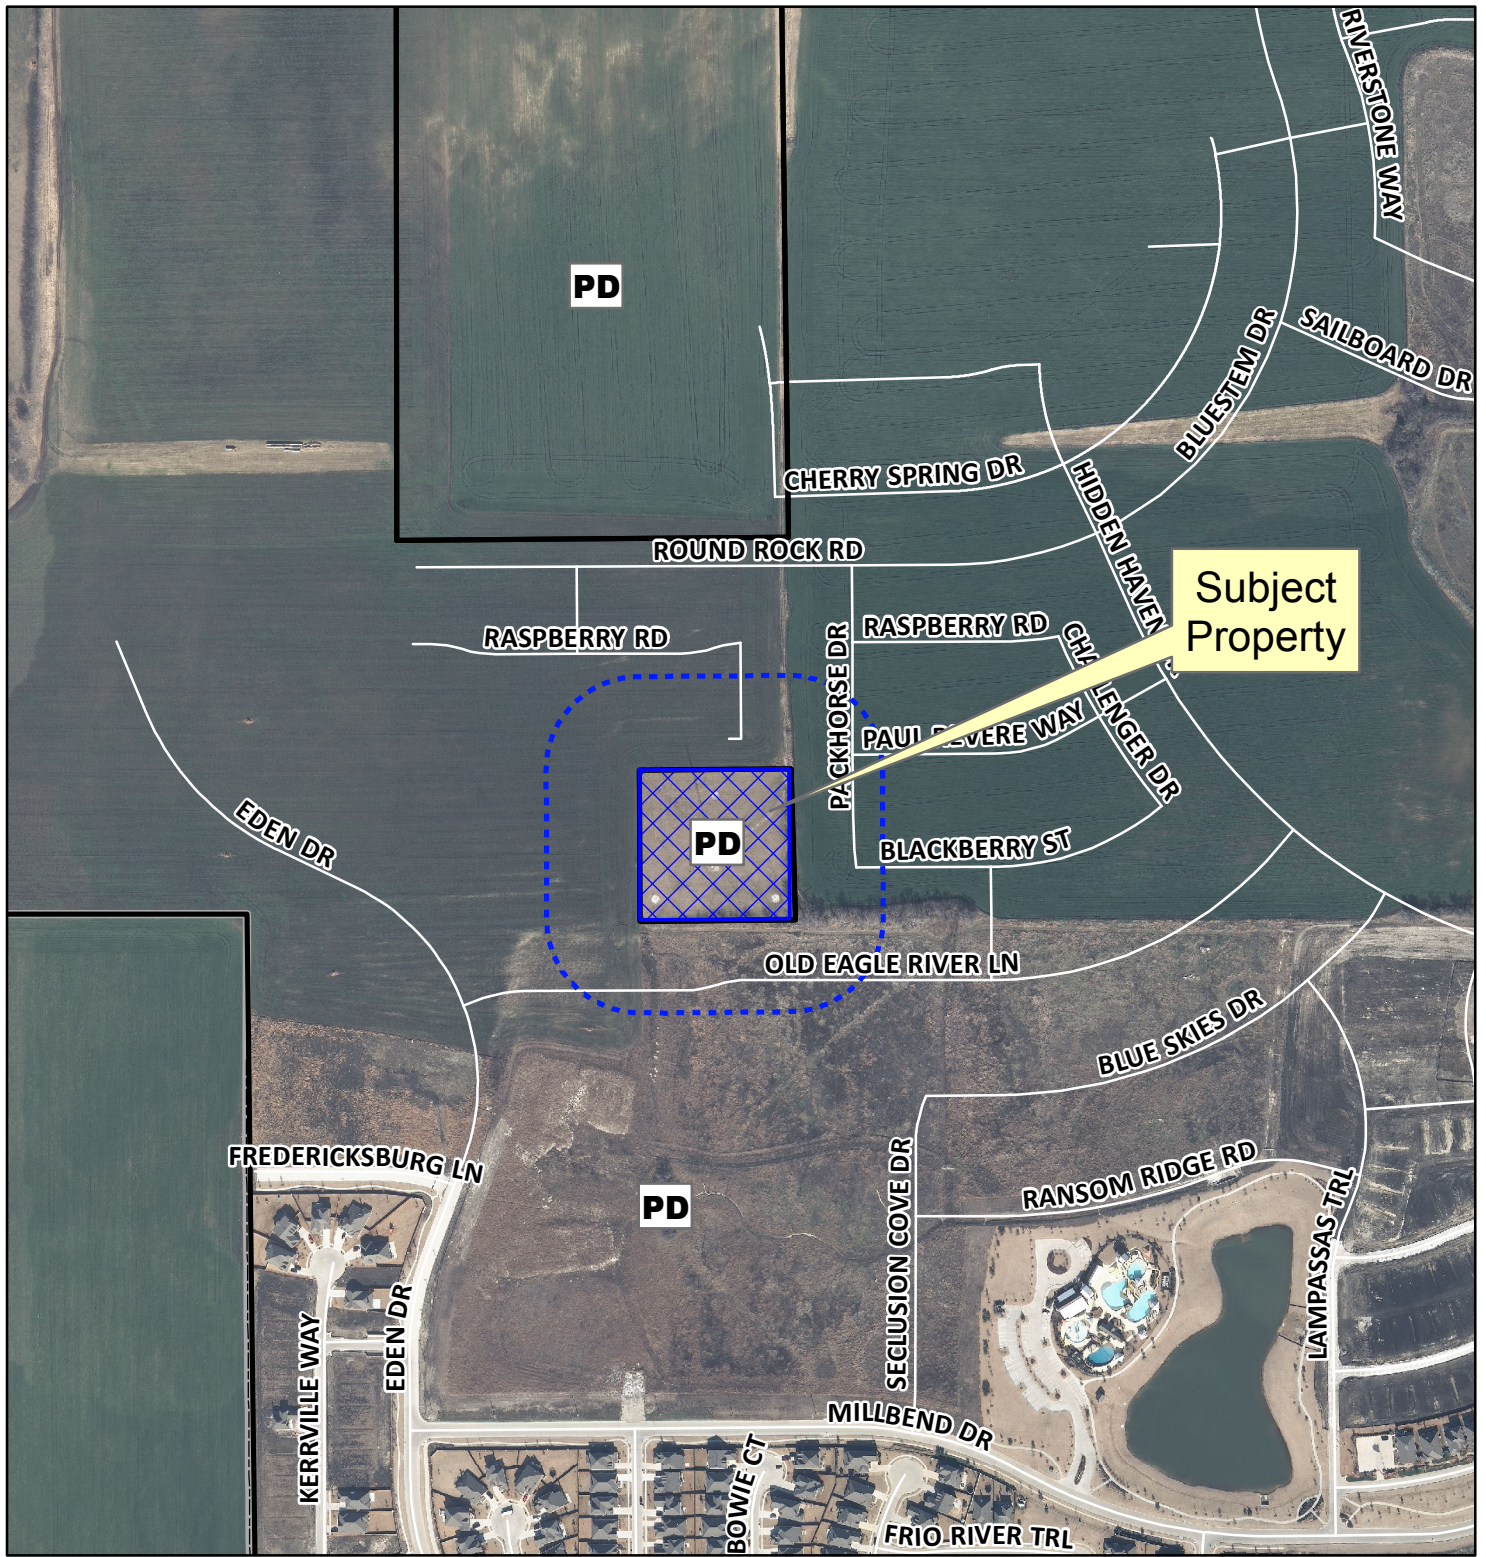

Notification Map

Case: 13-080Z

--- 200' Notification Buffer

Subject Property

PD

PD

PD

Notification Map

Case: 13-080Z

--- 200' Notification Buffer