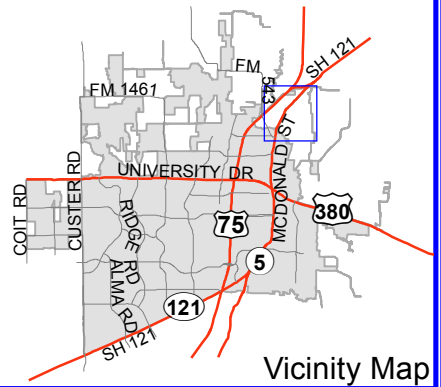

Notification Map

Case: 15-029Z

--- 200' Buffer

Notification Map

Case: 15-029Z

--- 200' Buffer