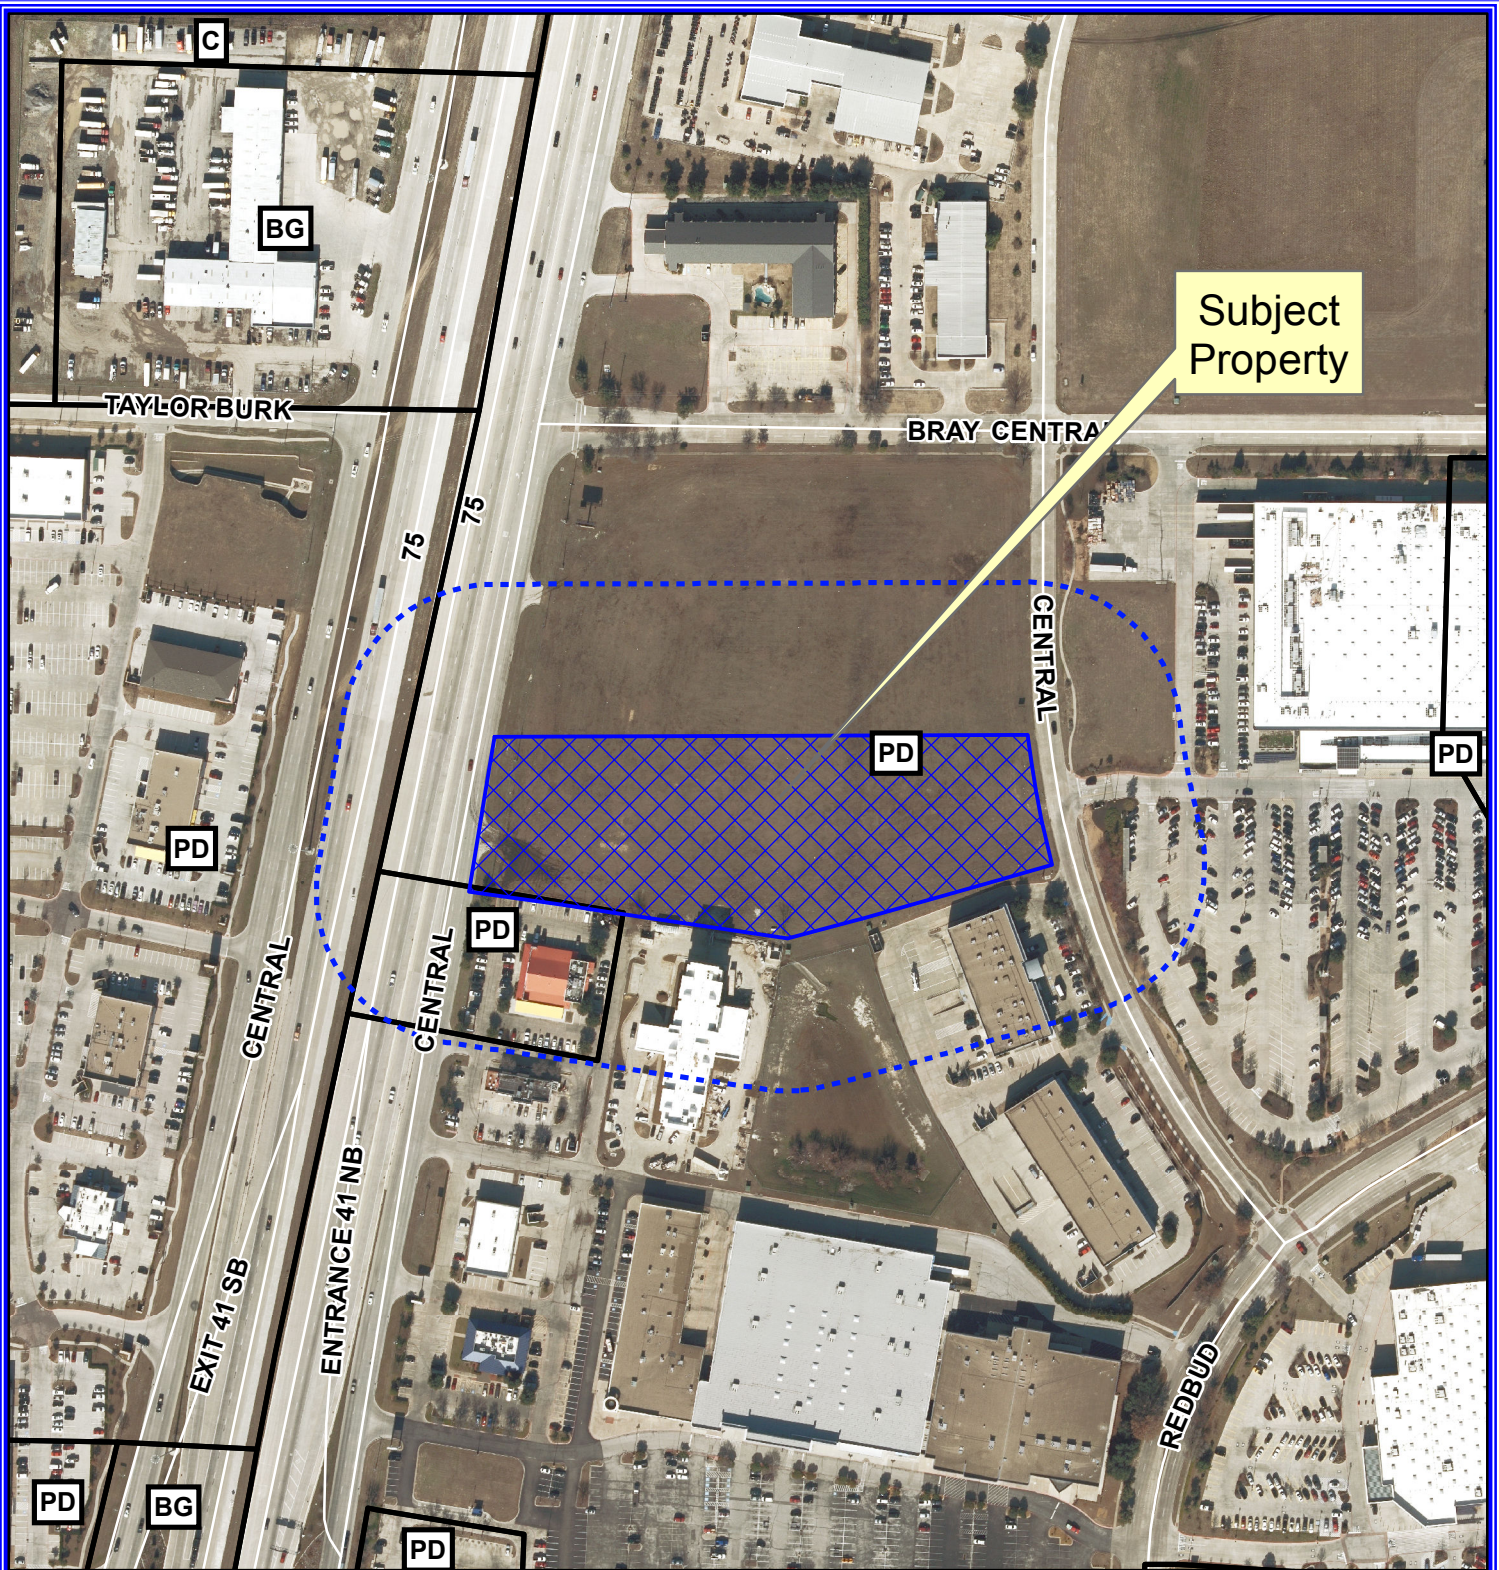

## Notification Map

Case: 16-024SP

--- 200' Buffer

Vicinity Map

### Notification Map

Case: 16-024SP

--- 200' Buffer