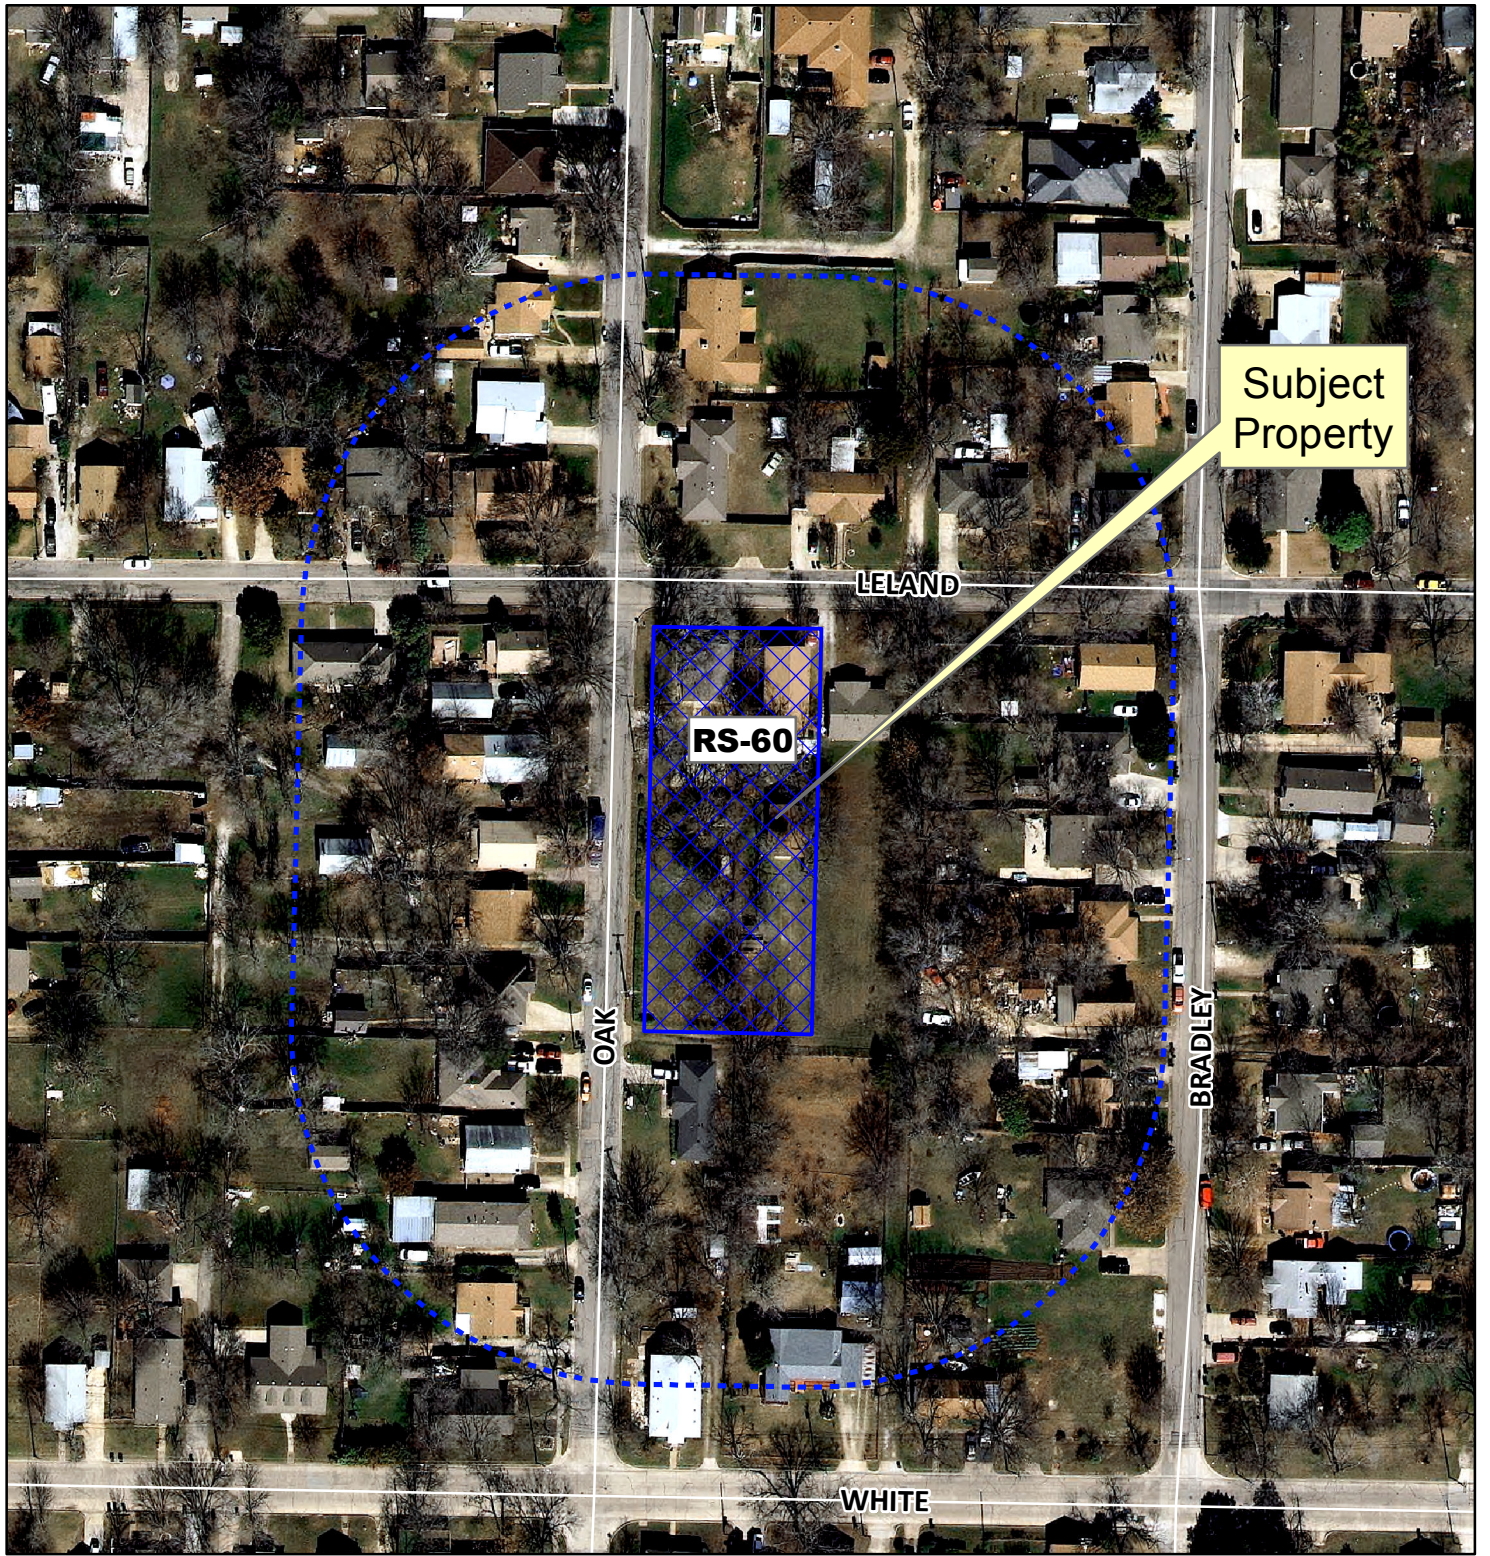

Subject Property

RS-60

LELAND

OAK

BRADLEY

WHITE

Notification Map

Case: 14-047MRP

--- 200' Notification Buffer

Vicinity Map

Path: S:\MCKGIS\Notification\Projects\2014\14-047MRP.mxd

DISCLAIMER: This map and information contained in it were developed exclusively for use by the City of McKinney. Any use or reliance on this map by anyone else is at that party's risk and without liability to the City of McKinney, its officials or employees for any discrepancies, errors, or variances which may exist.

--- 200' Notification Buffer

Vicinity Map