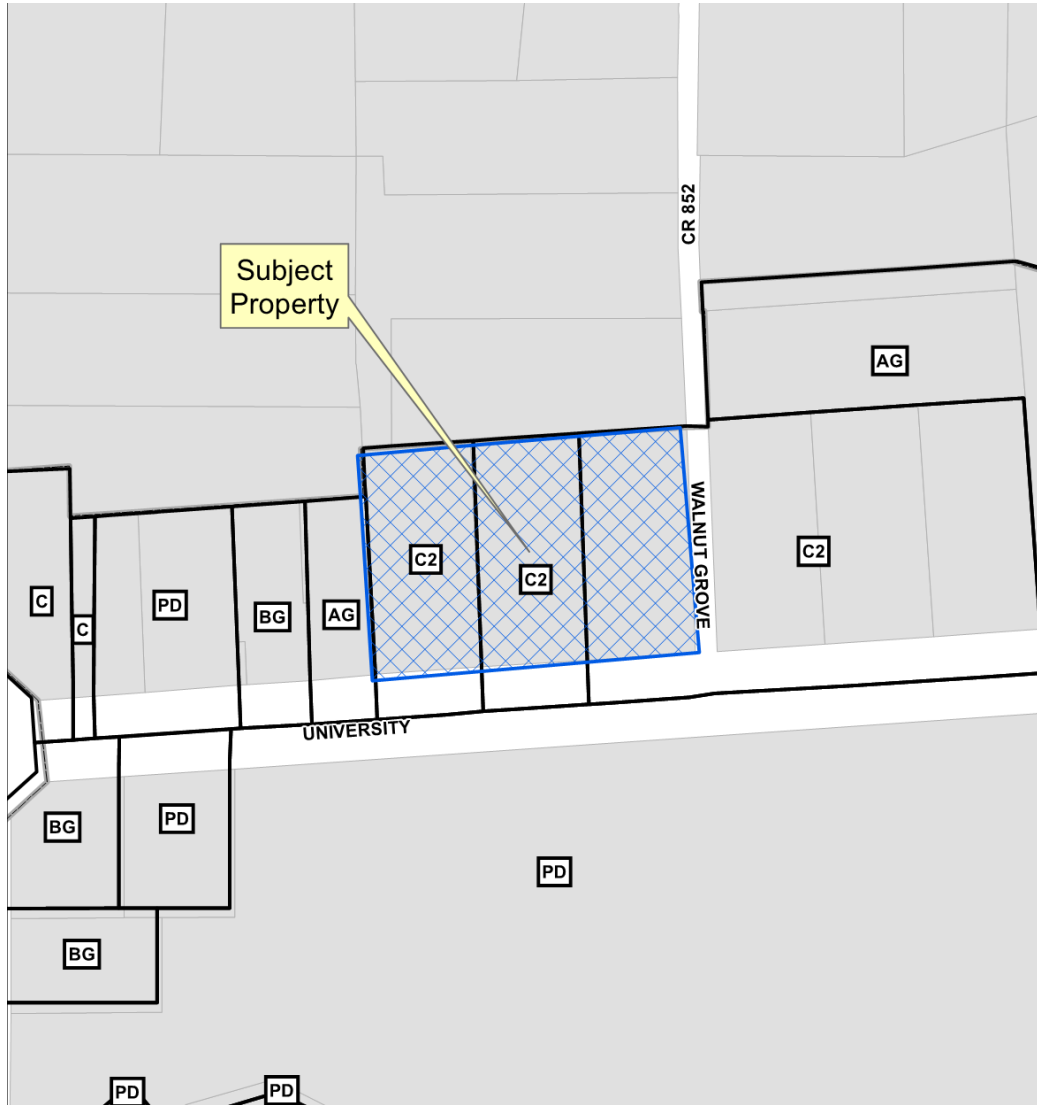

Walnut Grove Shops Subdivision Preliminary Final Replat

19-0088PFR

Location Map

Aerial Exhibit

Proposed Plat Exhibit