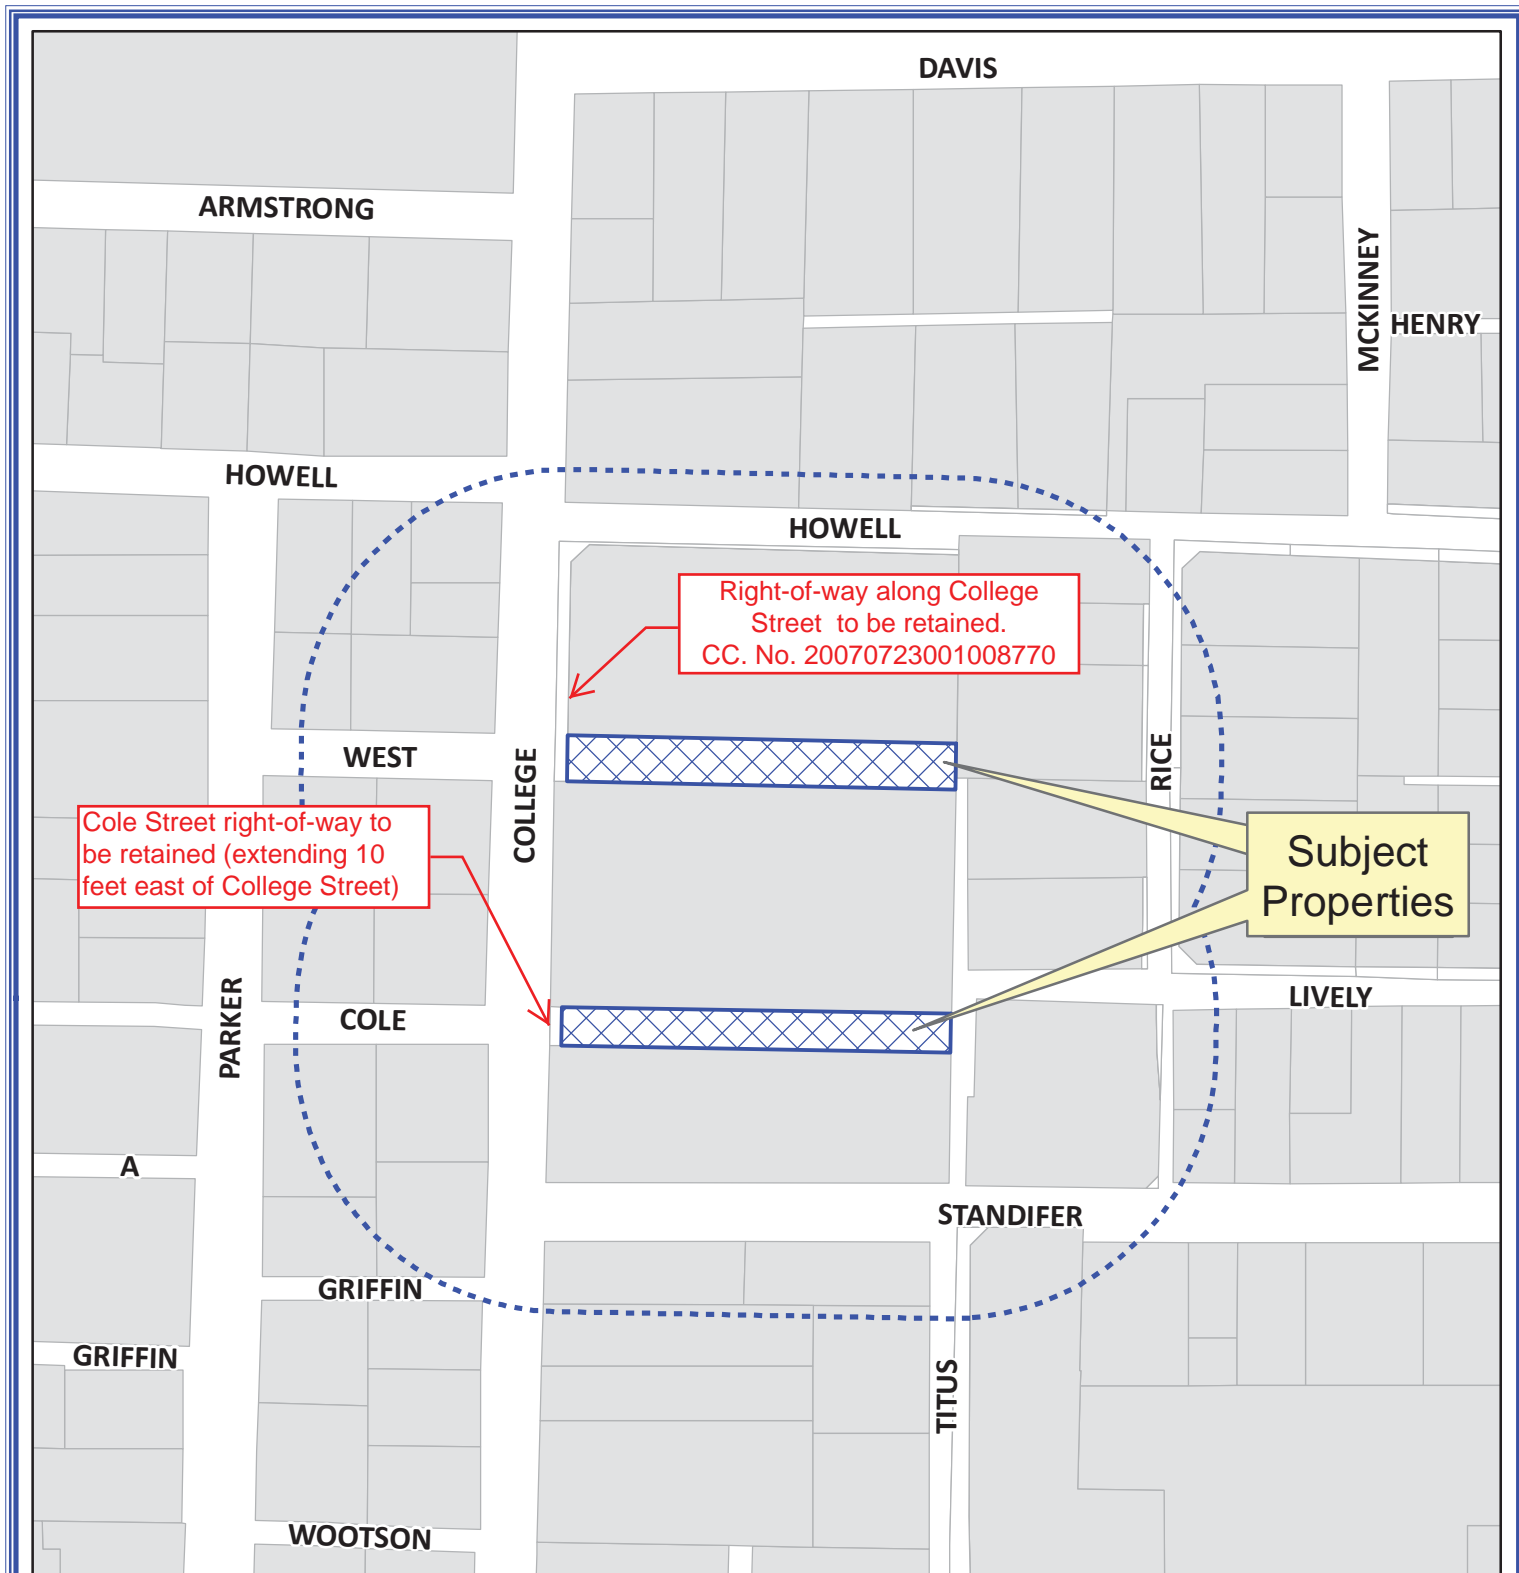

Exhibit A

Notification Map

Case: 13-160AA

--- 200' Notification Buffer

Path: S:\MCKGIS\Notification\Projects\2013\13-160AA.mxd

DISCLAIMER: This map and information contained in it were developed exclusively for use by the City of McKinney. Any use or reliance on this map by anyone else is at that party's risk and without liability to the City of McKinney, its officials or employees for any discrepancies, errors, or variances which may exist.