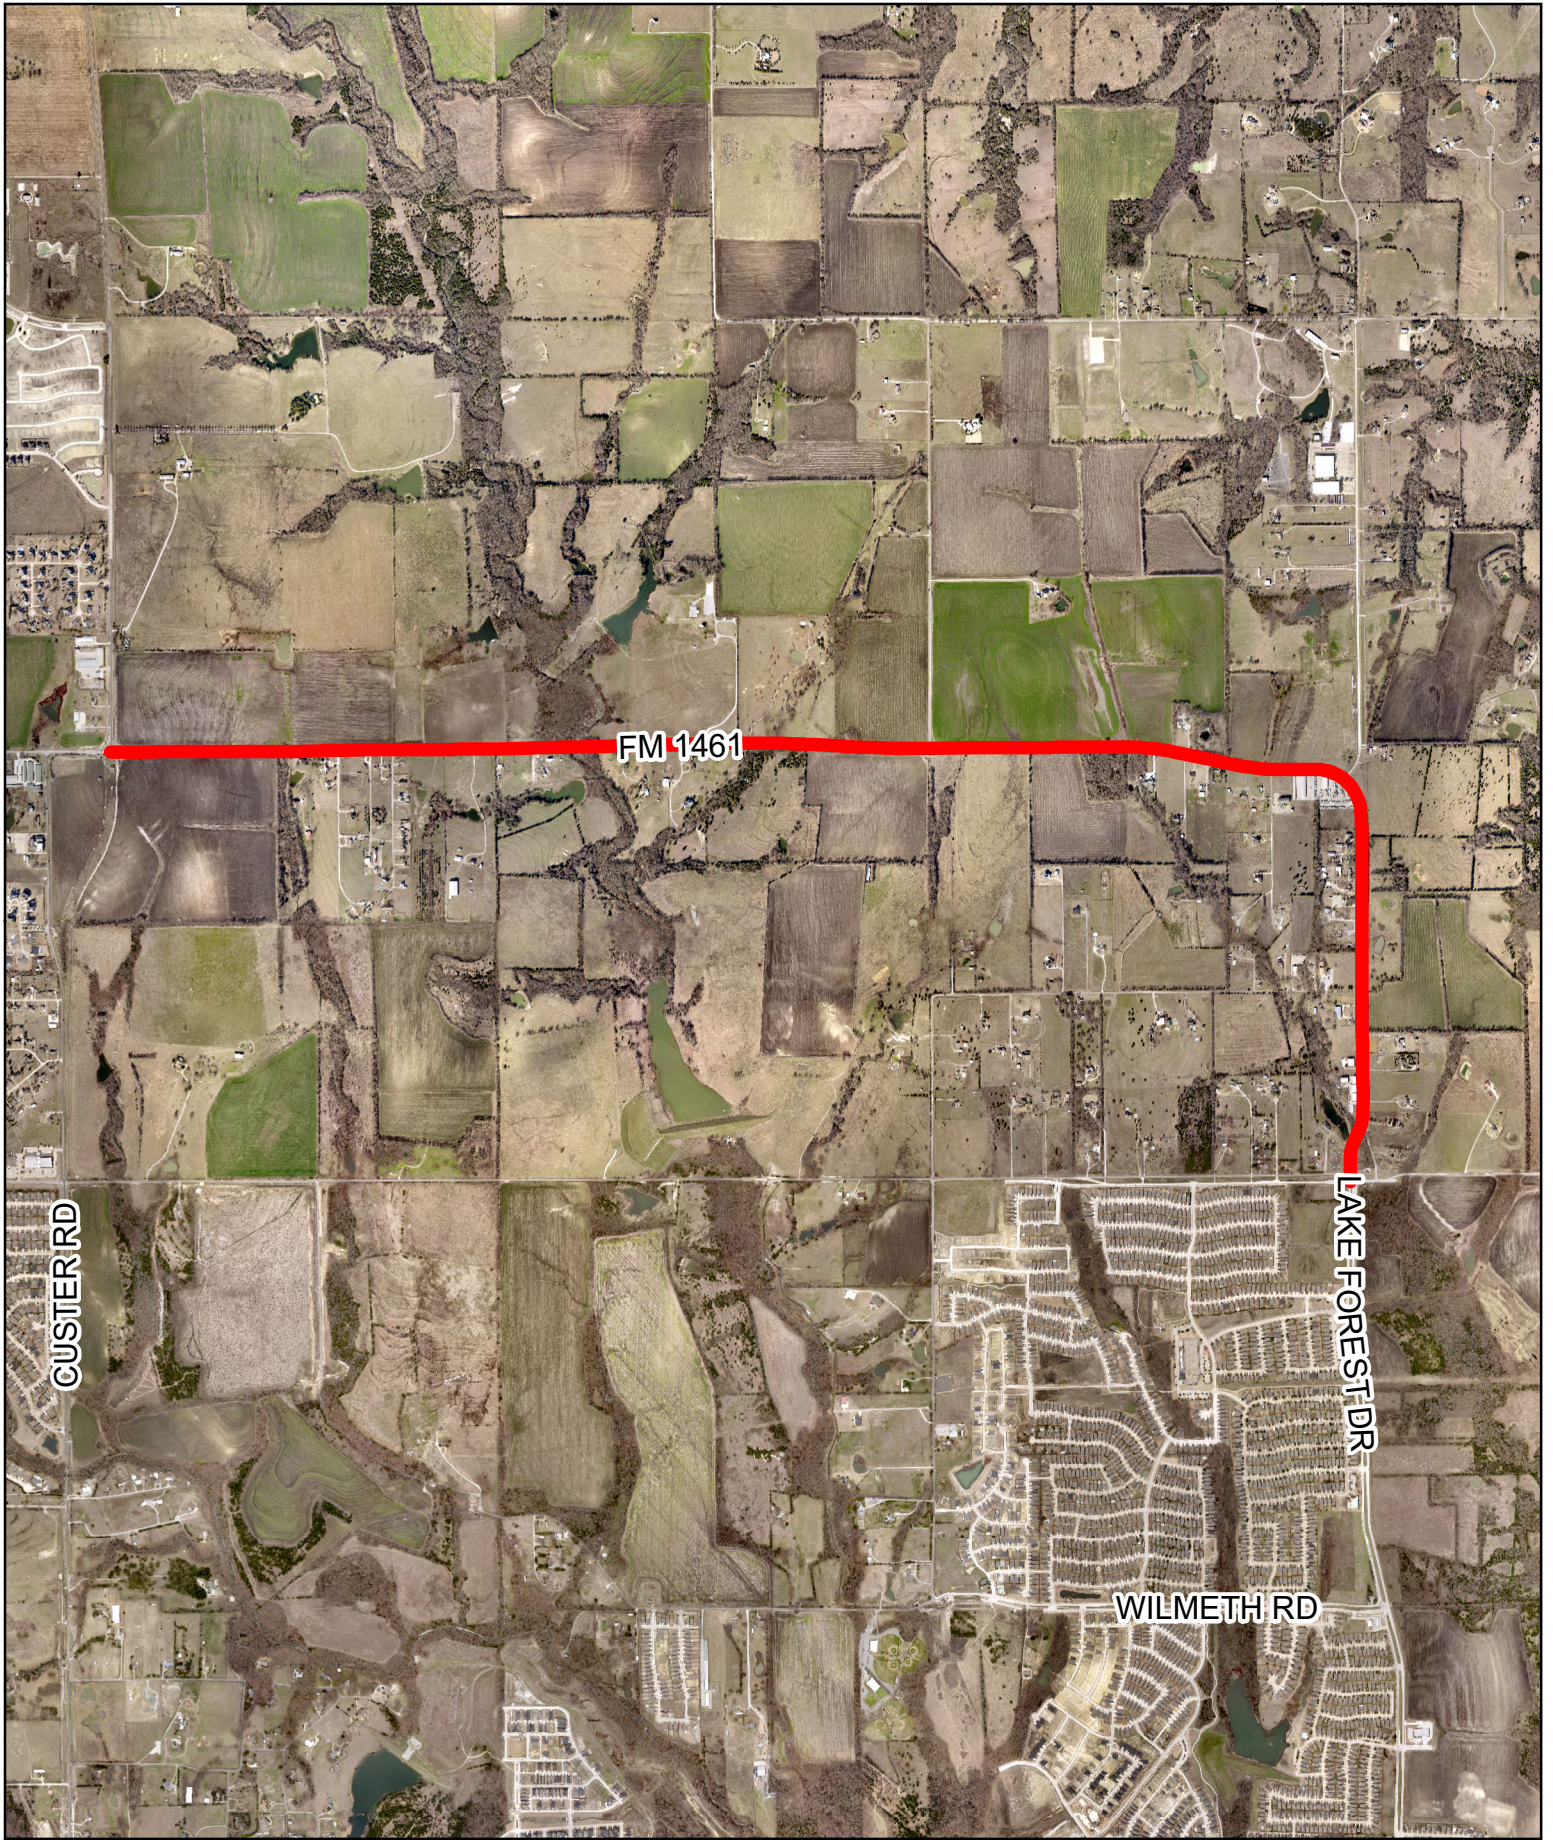

FM 1461

CUSTER RD

LAKE FOREST DR

WILMETH RD

WA1852 - FM1461 Utility Relocations