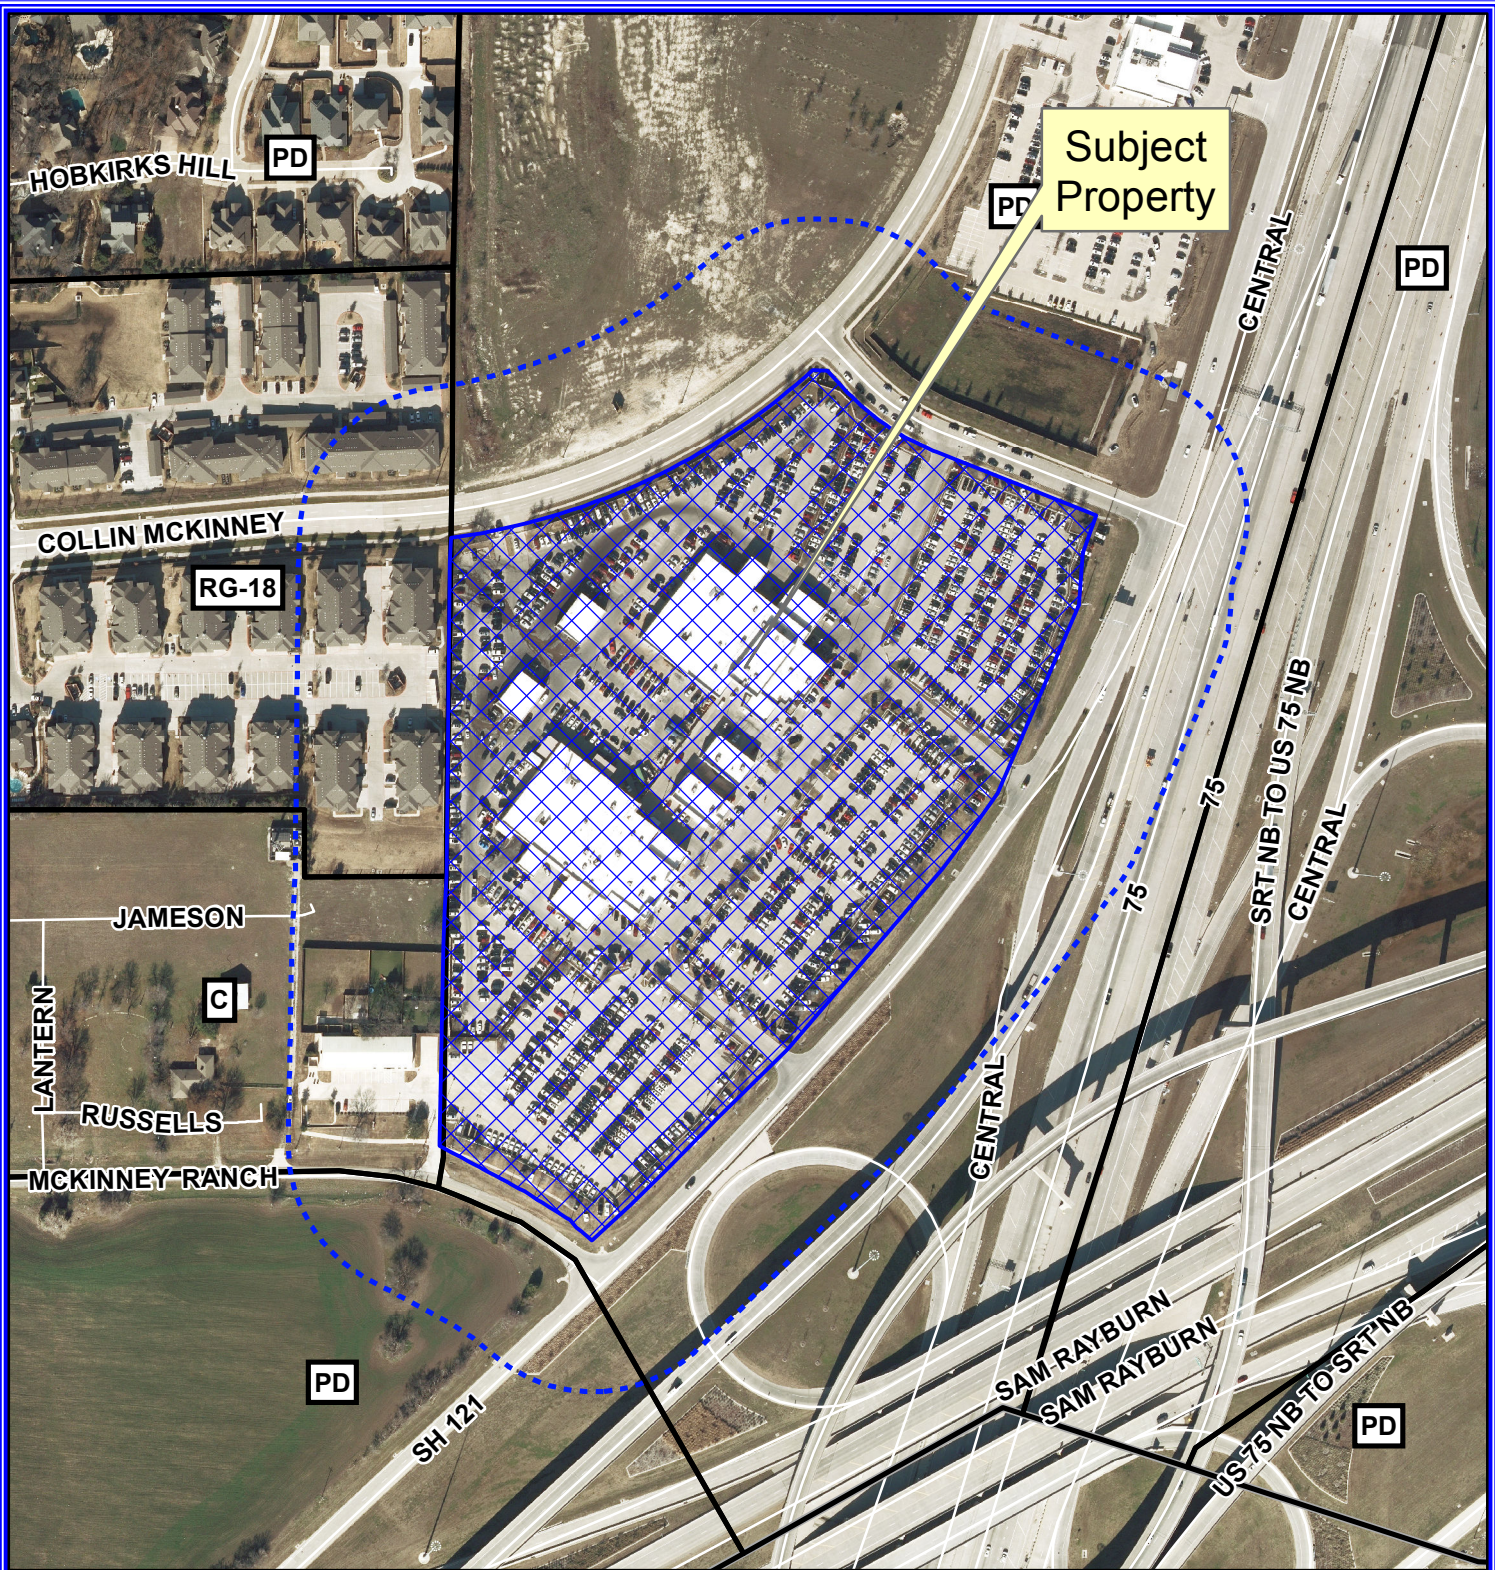

Notification Map

Case: 02-195SP

--- 200' Buffer

Notification Map

Case: 02-195SP

--- 200' Buffer

Vicinity Map

DISCLAIMER: This map and information contained in it were developed exclusively for use by the City of McKinney. Any use or reliance on this map by anyone else is at that party's risk and without liability to the City of McKinney, its officials or employees for any discrepancies, errors, or variances which may exist.