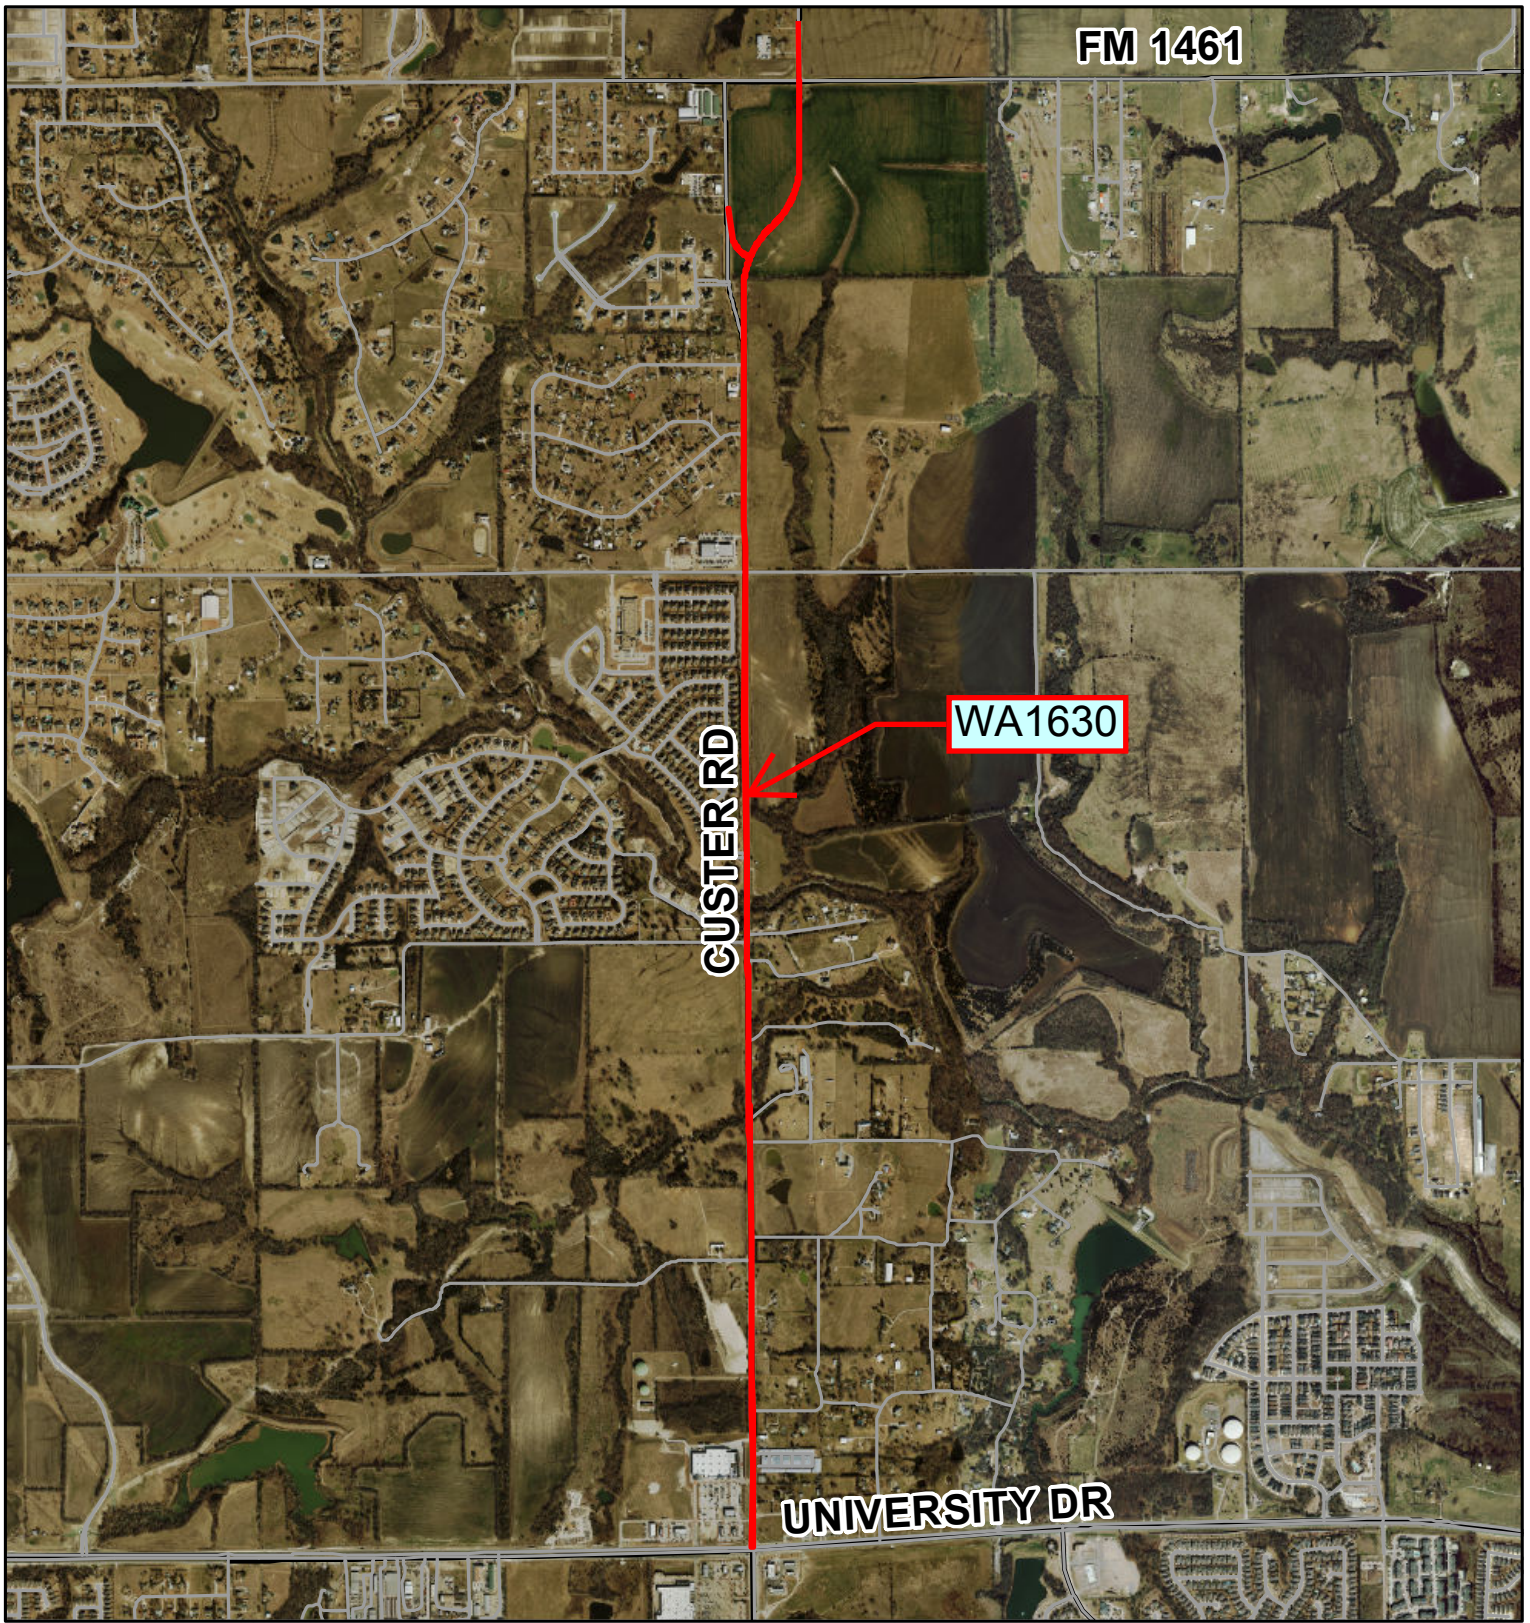

## Custer Road Utility Relocations

### US 380 to FM 1461

Vicinity Map

DISCLAIMER: This map and information contained in it were developed exclusively for use by the City of McKinney. Any use or reliance on this map by anyone else is at that party's risk and without liability to the City of McKinney, its officials or employees for any discrepancies, errors, or variances which may exist.

Path: C:\Users\carmona\Desktop\Engineering\Maps Paul Tucker\WA 1630.mxd

FM 1461

CUSTER RD

WA1630

UNIVERSITY DR

0 1,200 2,400 Feet

# WA1630 Custer Road Utility Relocations US 380 to FM 1461

Vicinity Map

DISCLAIMER: This map and information contained in it were developed exclusively for use by the City of McKinney. Any use or reliance on this map by anyone else is at that party's risk and without liability to the City of McKinney, its officials or employees for any discrepancies, errors, or variances which may exist.