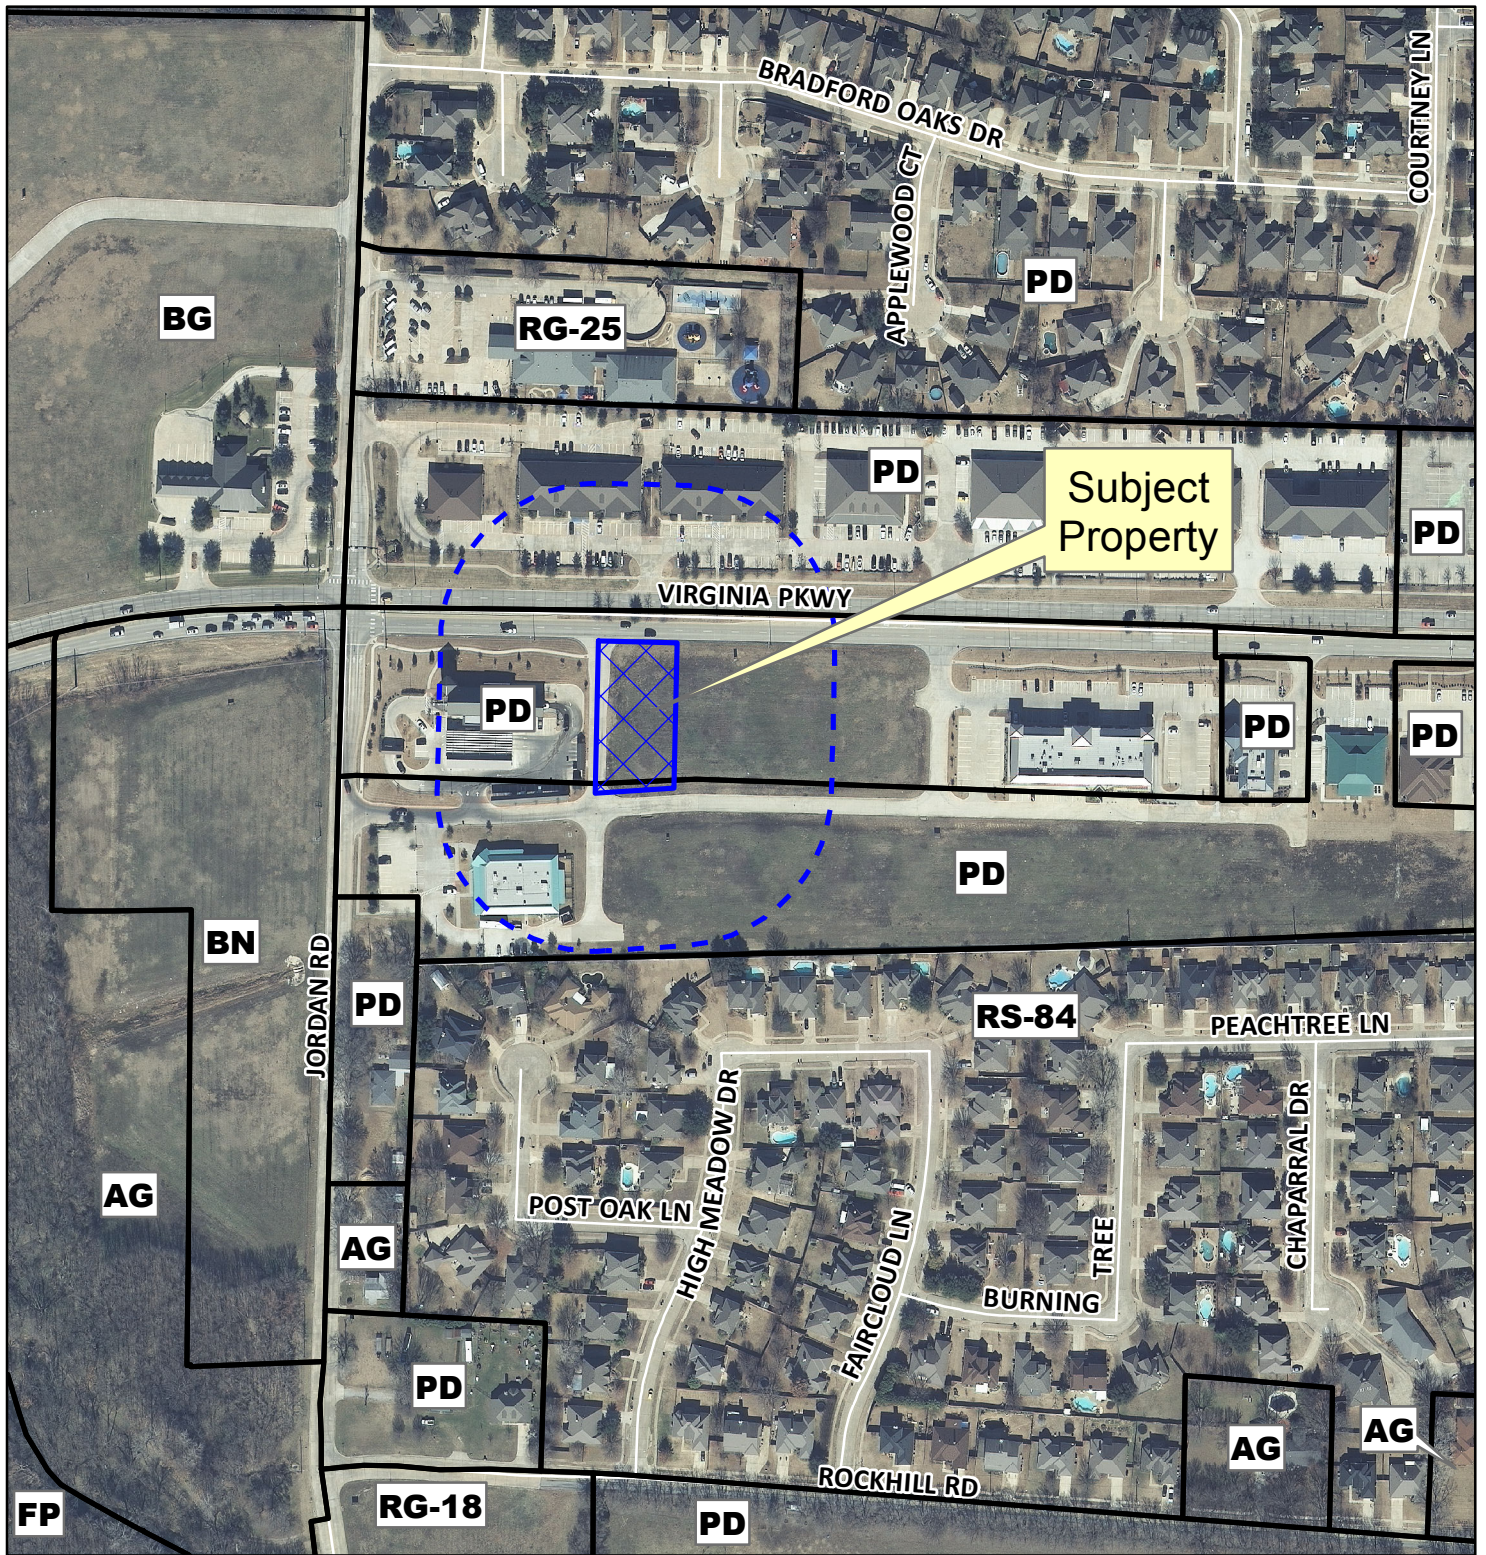

Subject Property

Notification Map

Case: 13-046SP

--- 200' Notification Buffer

Notification Map

Case: 13-046SP

--- 200' Notification Buffer