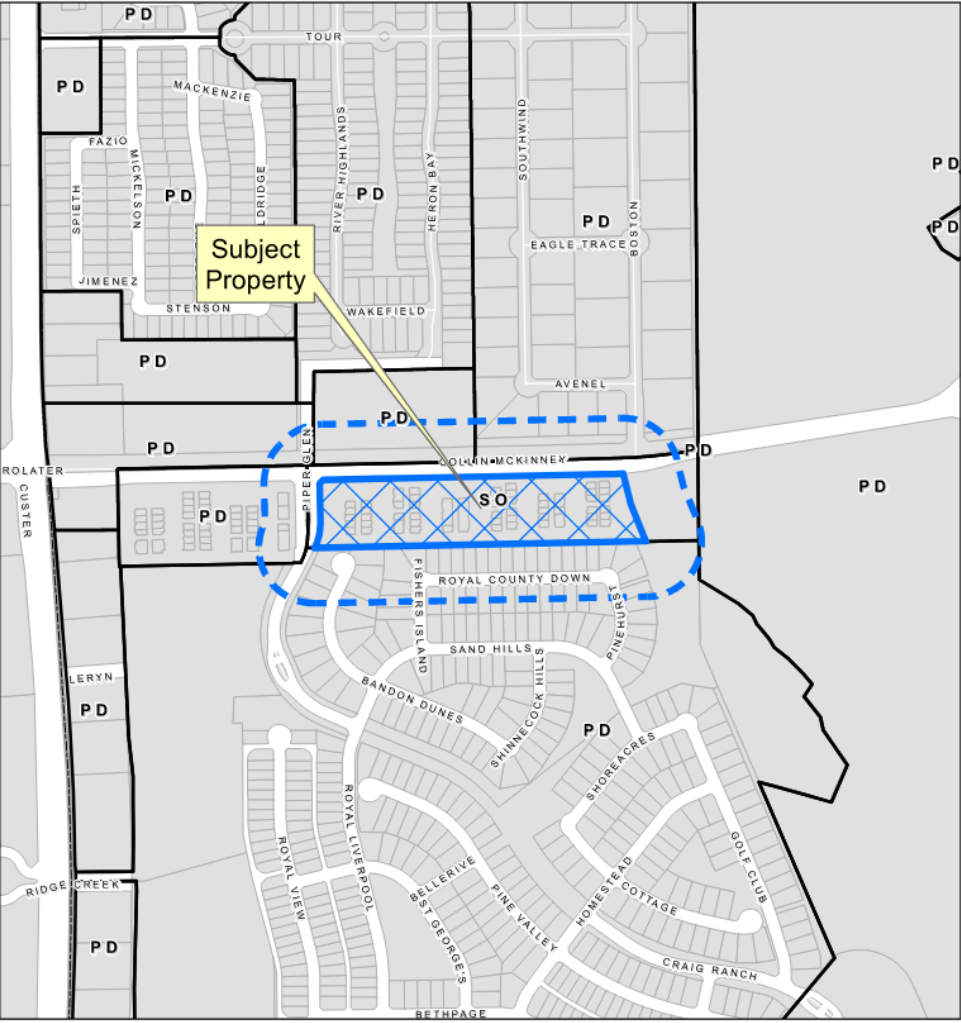

Carrie Radish Wax Company SUP

22-0016SUP

Location Map

Aerial Exhibit