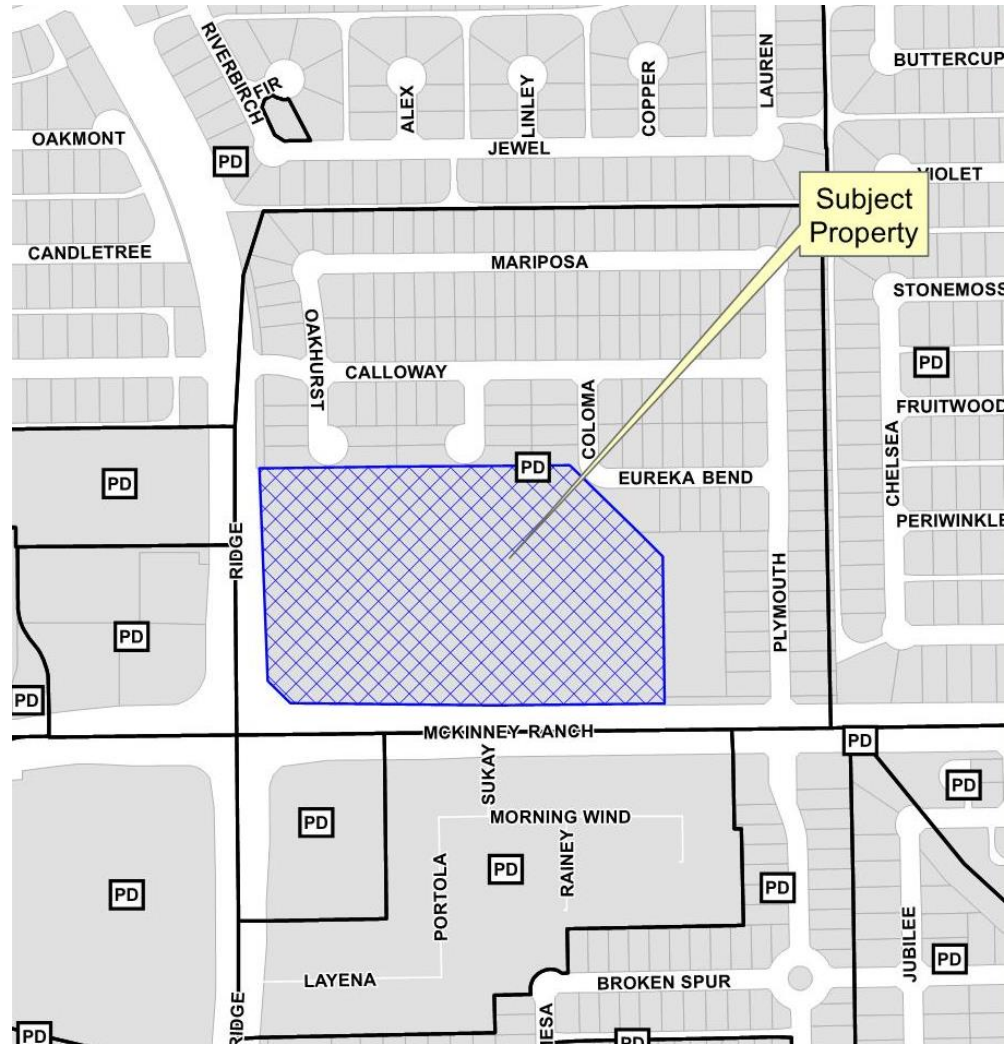

Eldorado Height Center  
East Addition  
Minor Replat  
16-320MRP

- MONEY MAGAZINE 2014 -

# Location Map