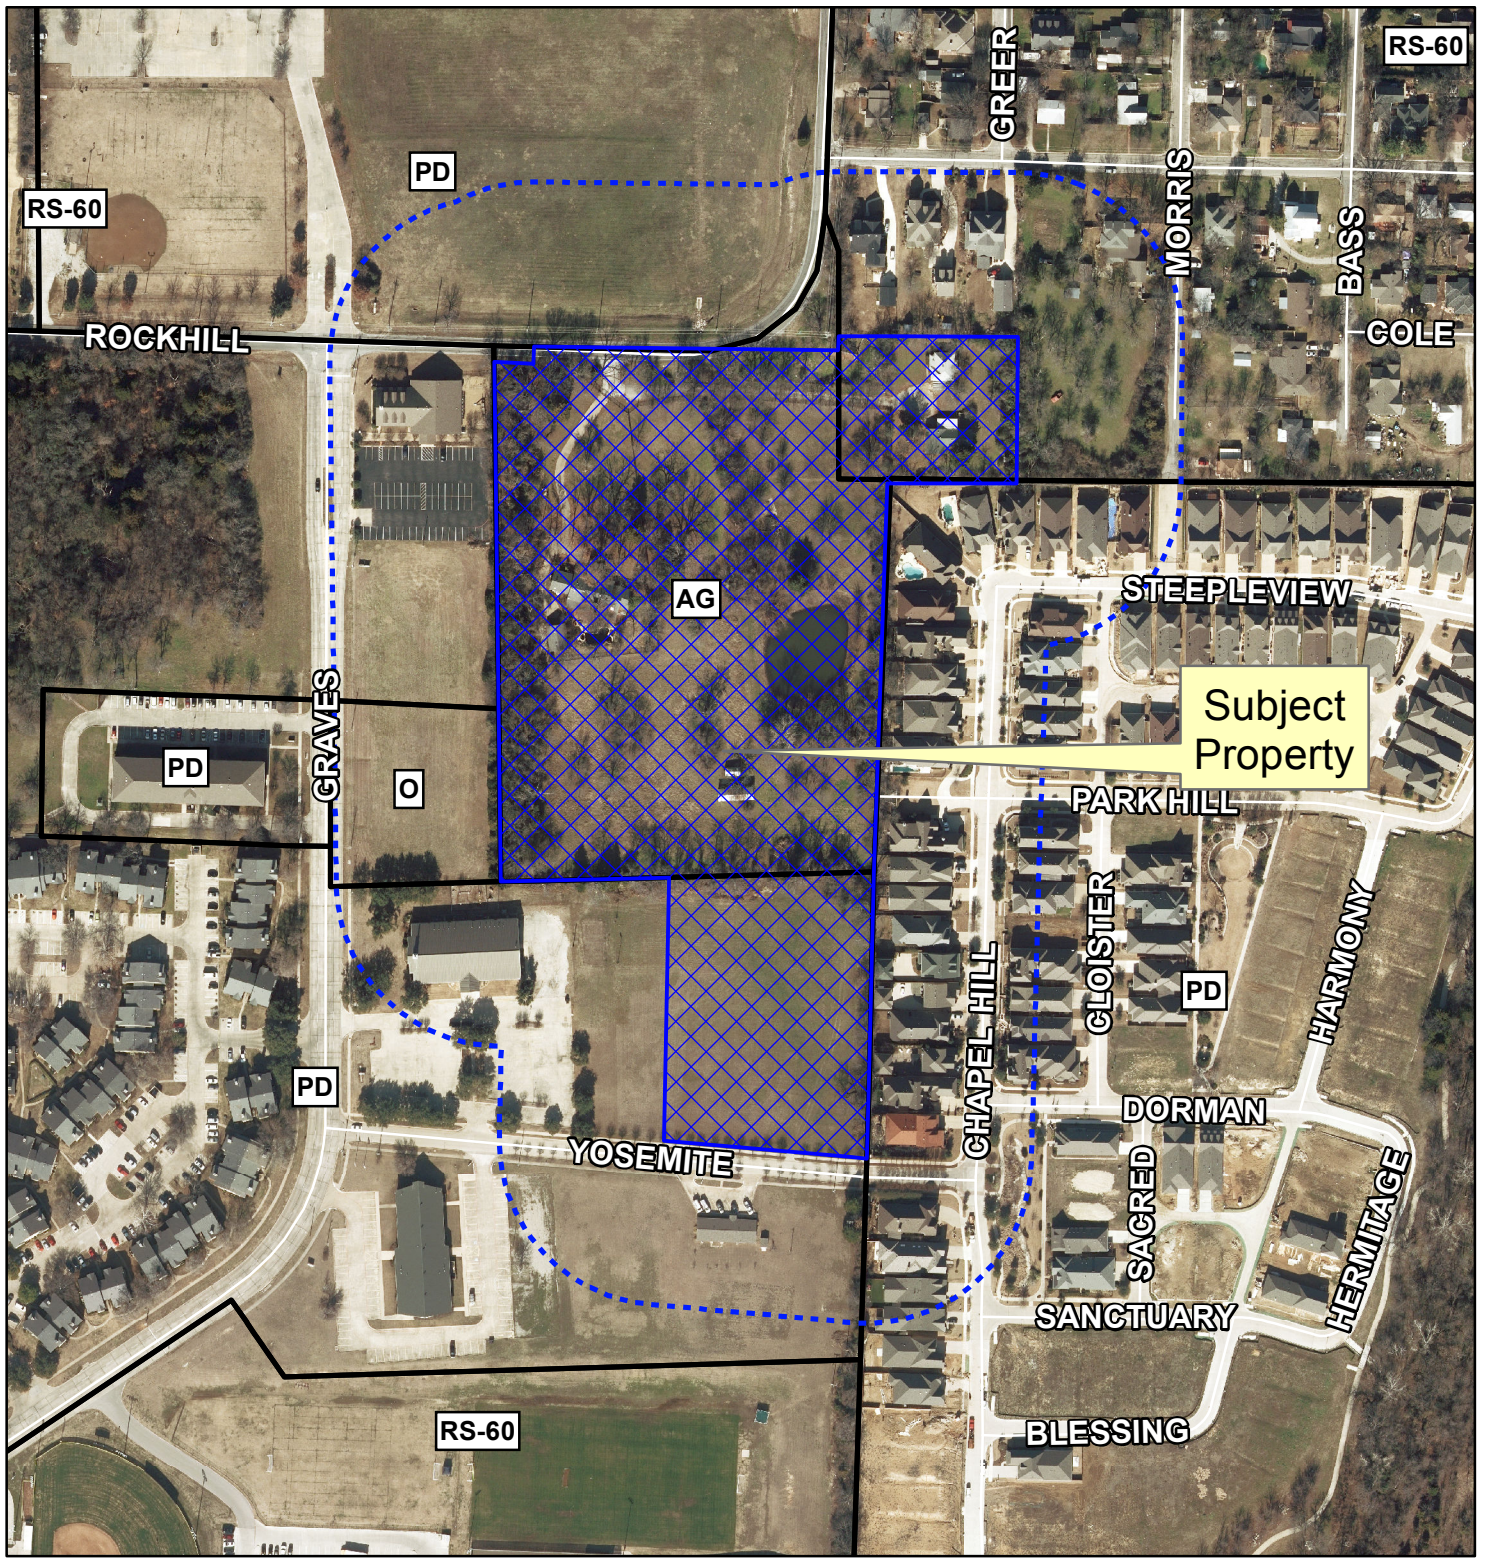

Notification Map

Case: 15-113Z

--- 200' buffer

Vicinity Map

Notification Map

Case: 15-113Z

--- 200' buffer