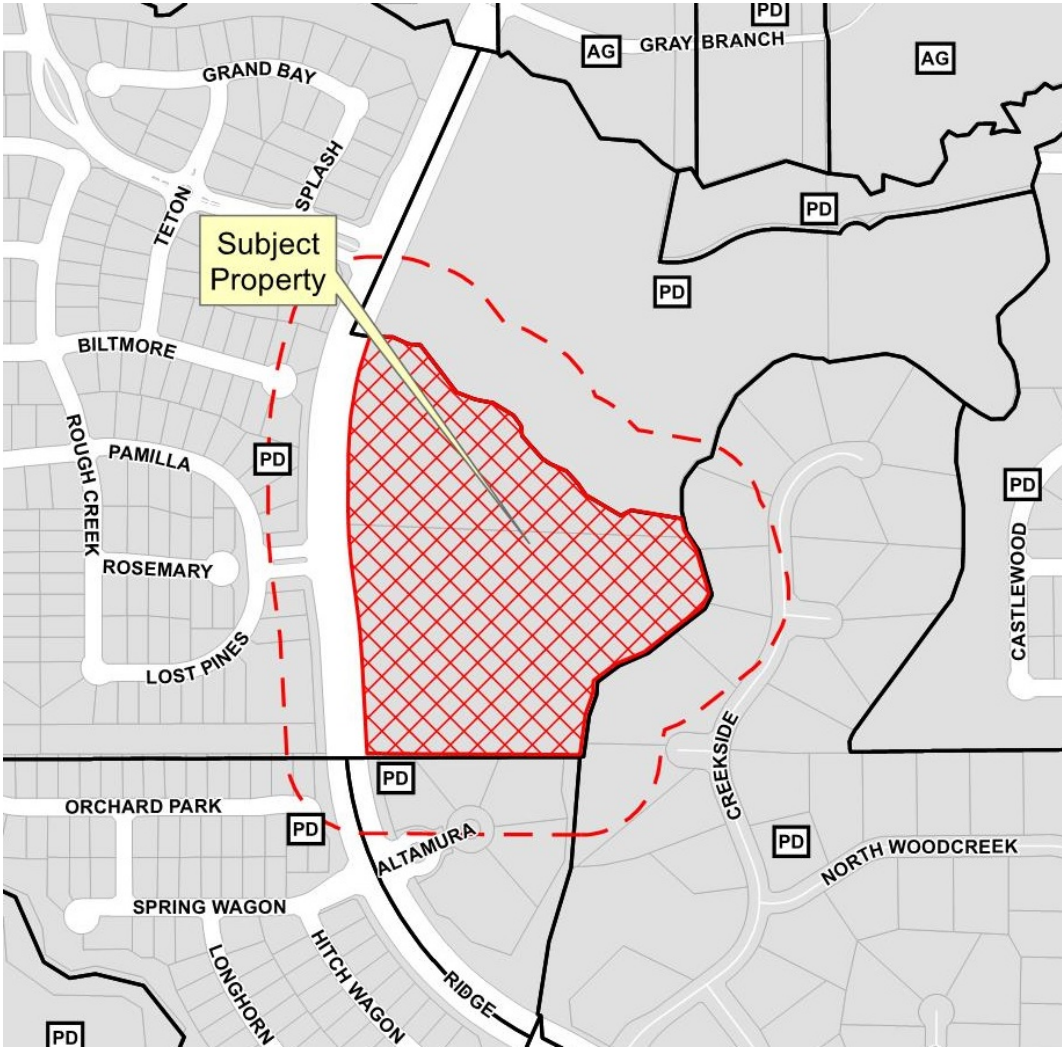

# Paradiso Valle Rezone

18-0051Z

# Location Map

# Aerial Exhibit

# Proposed Zoning Exhibit