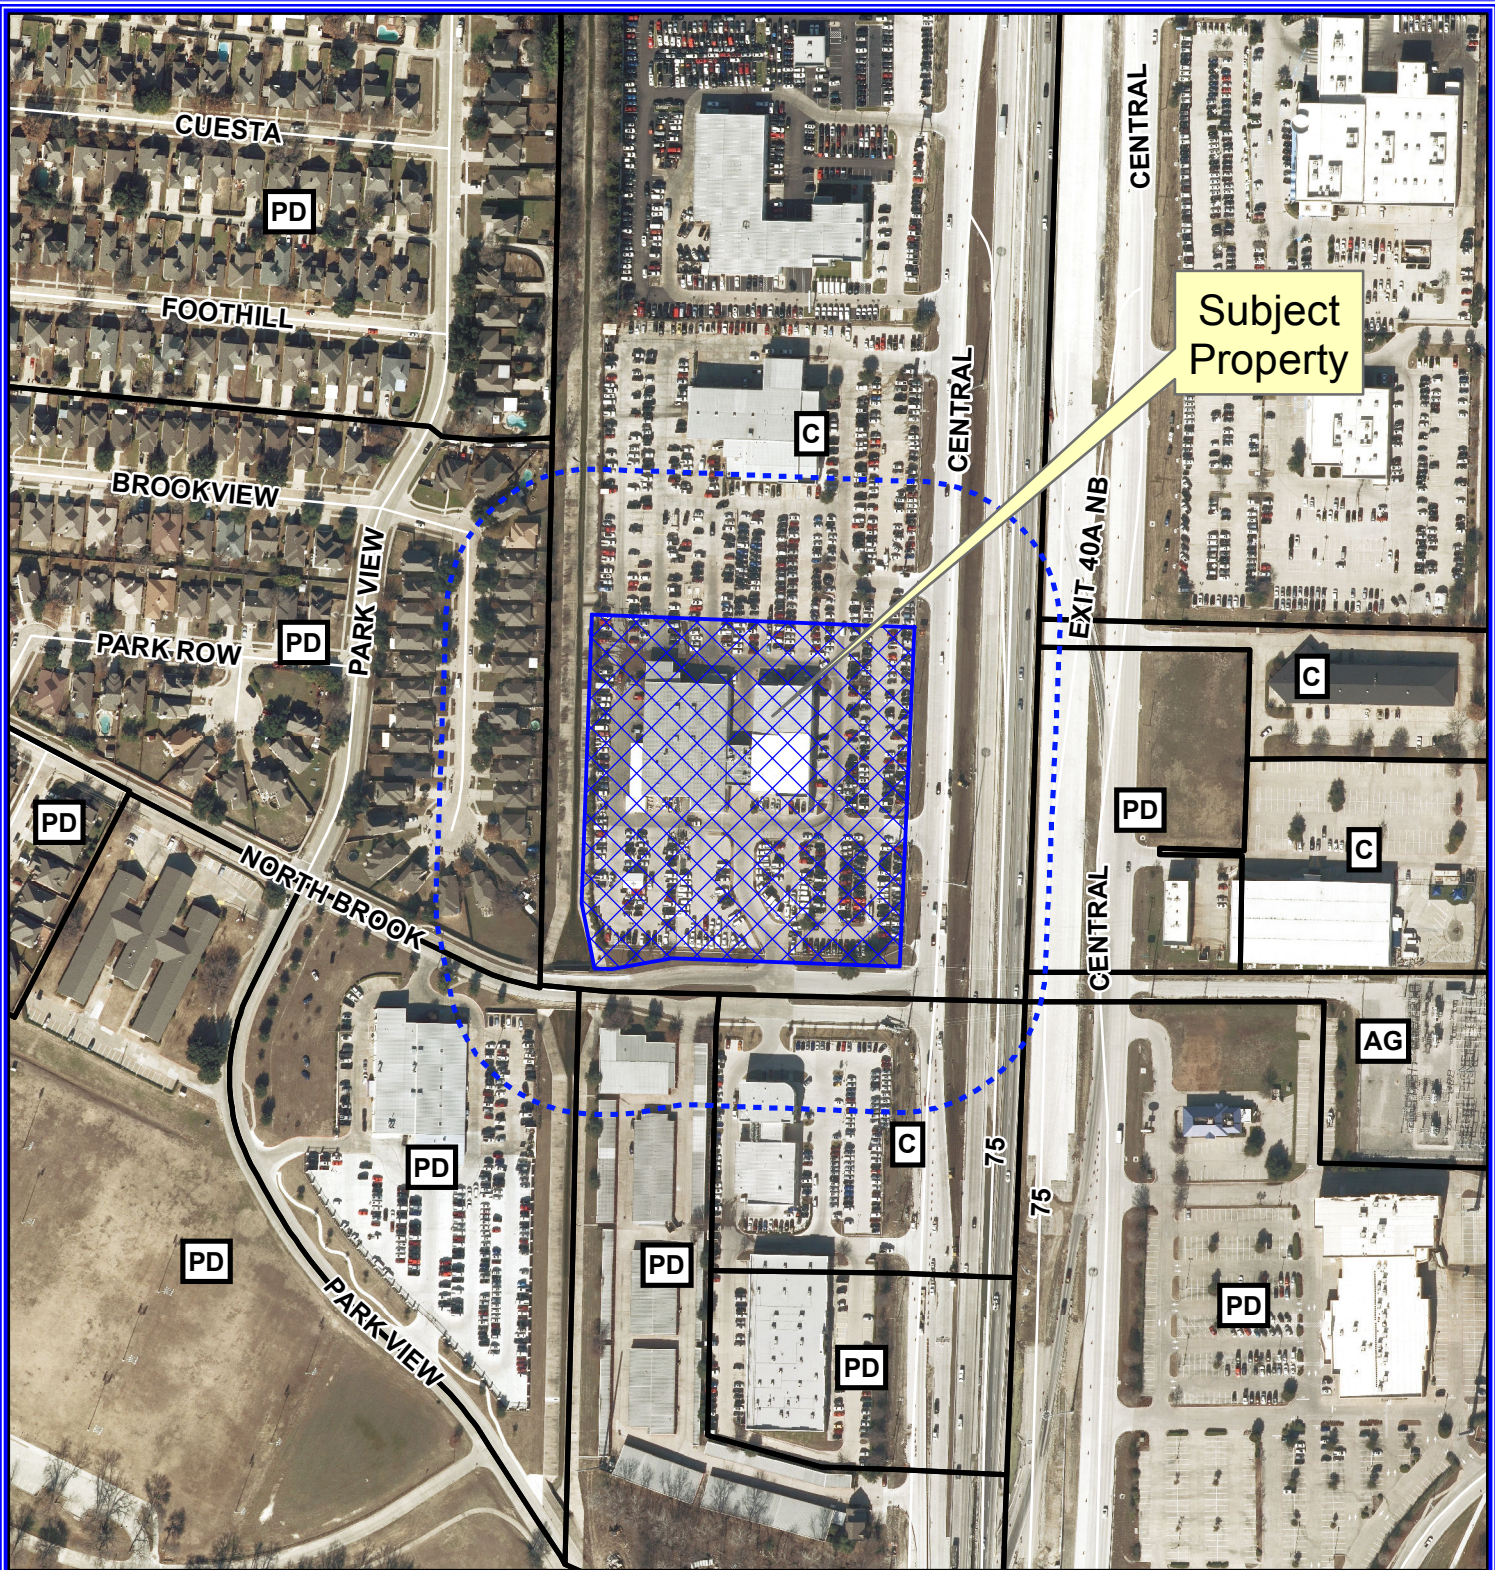

Notification Map

Case: 16-056SP

--- 200' Buffer

Vicinity Map

Subject Property

0 175 350 Feet

Notification Map

Case: 16-056SP

--- 200' Buffer

Vicinity Map