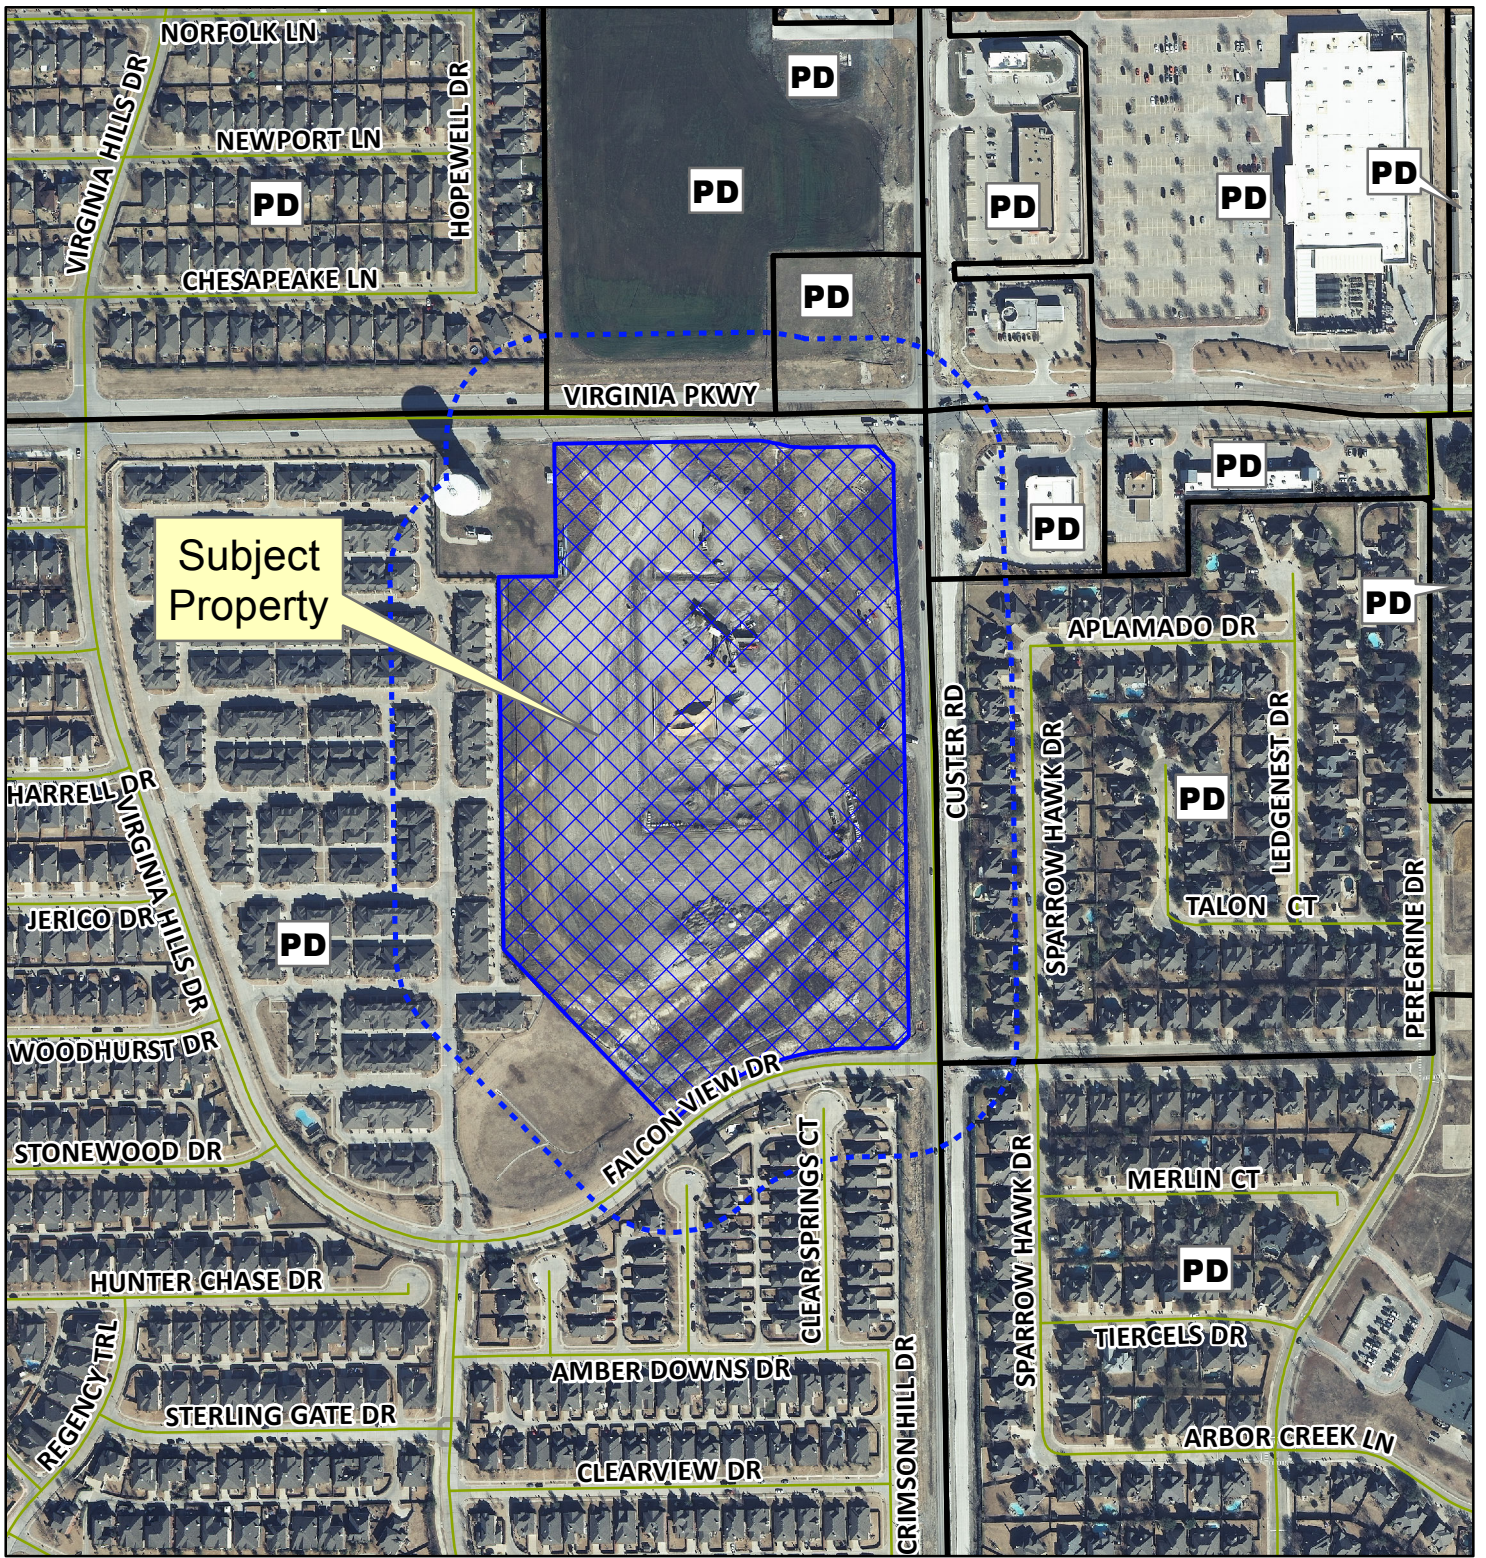

Notification Map

Case: 12-182SP

--- 200' Notification Buffer

Vicinity Map

Subject Property

Notification Map

Case: 12-182SP

--- 200' Notification Buffer

Path: S:\MCKGIS\Notification\Projects\2012\12-182SP.mxd

DISCLAIMER: This map and information contained in it were developed exclusively for use by the City of McKinney. Any use or reliance on this map by anyone else is at that party's risk and without liability to the City of McKinney, its officials or employees for any discrepancies, errors, or variances which may exist.