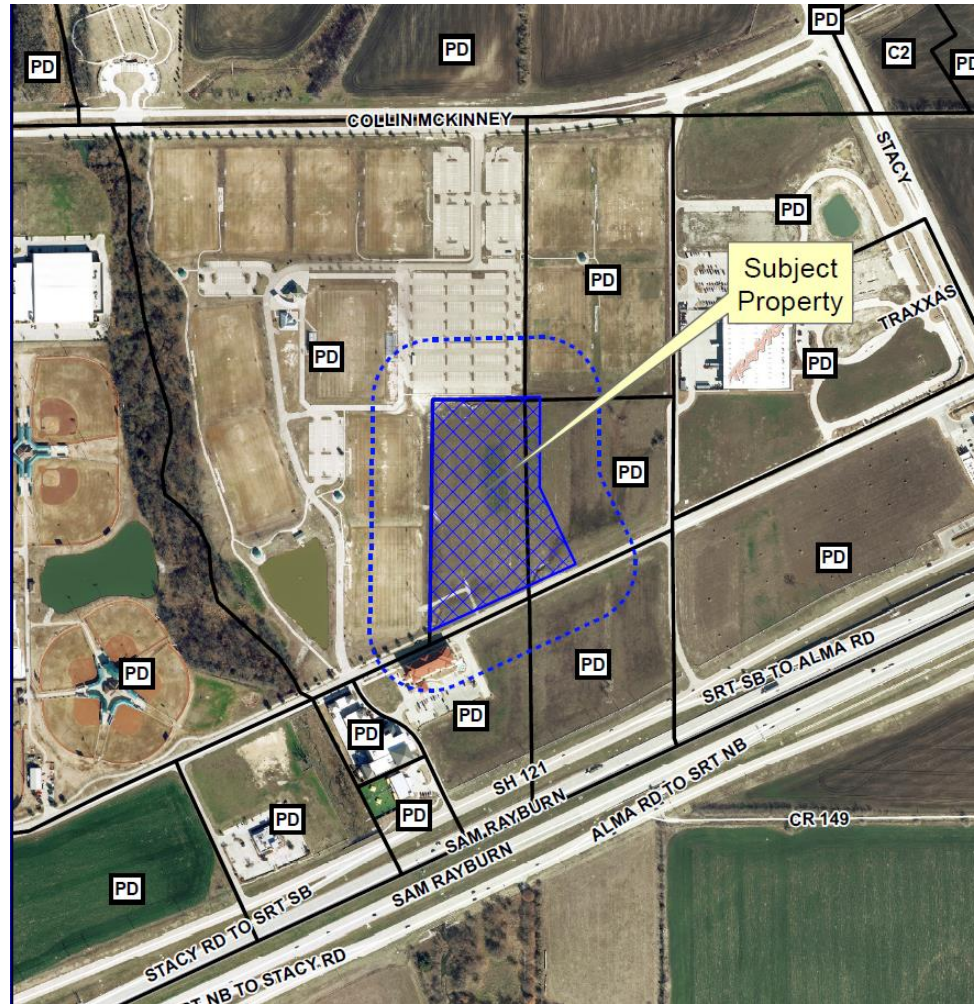

Life Fellowship Church
Façade Plan Appeal
15-258FR

Location Map

Aerial Exhibit

Proposed Elevations

Proposed Elevations