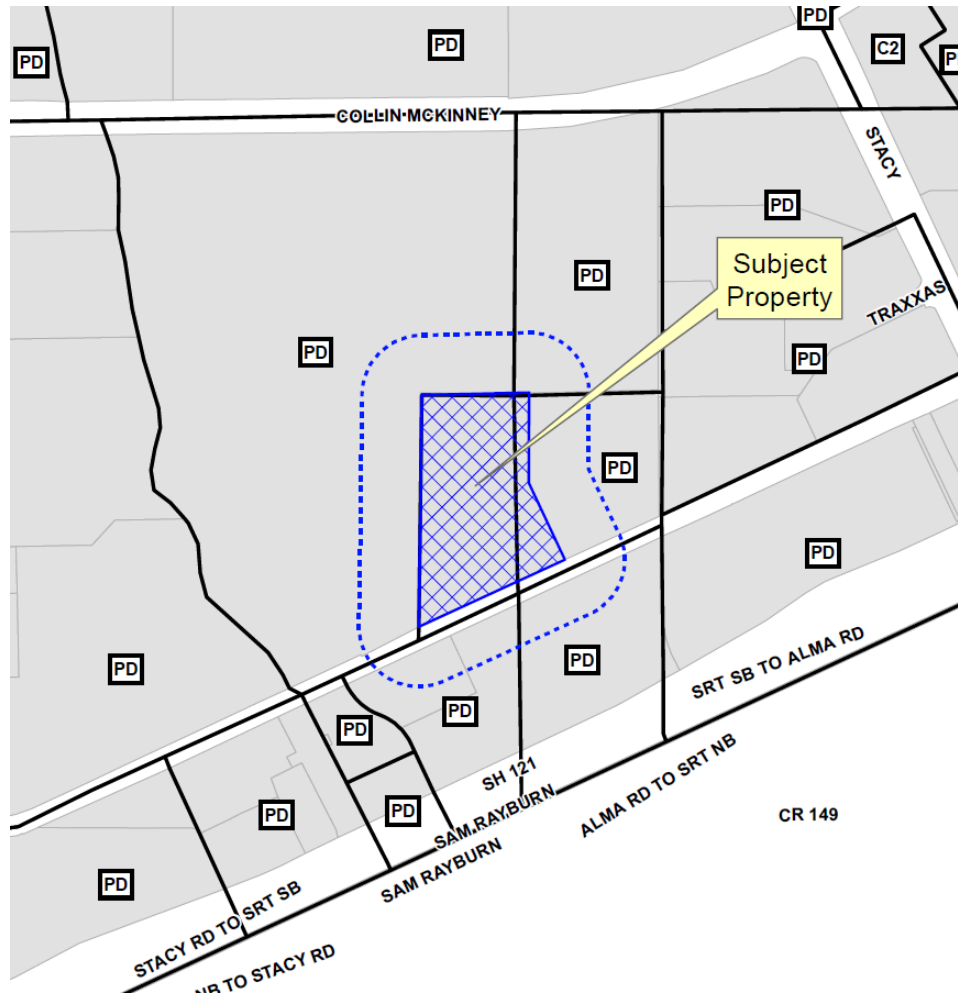

Life Fellowship Church
Façade Plan Appeal
15-258FR

Location Map

Aerial Exhibit

Proposed Elevations

Proposed Elevations