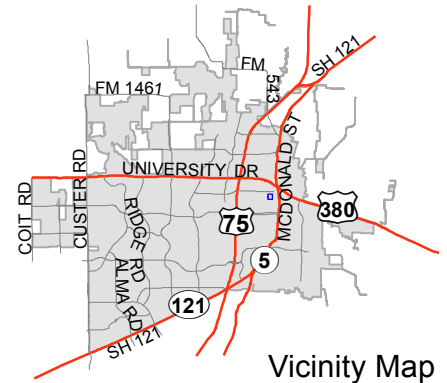

# Notification Map

Case: 13-196SUP

--- 200' Notification Buffer