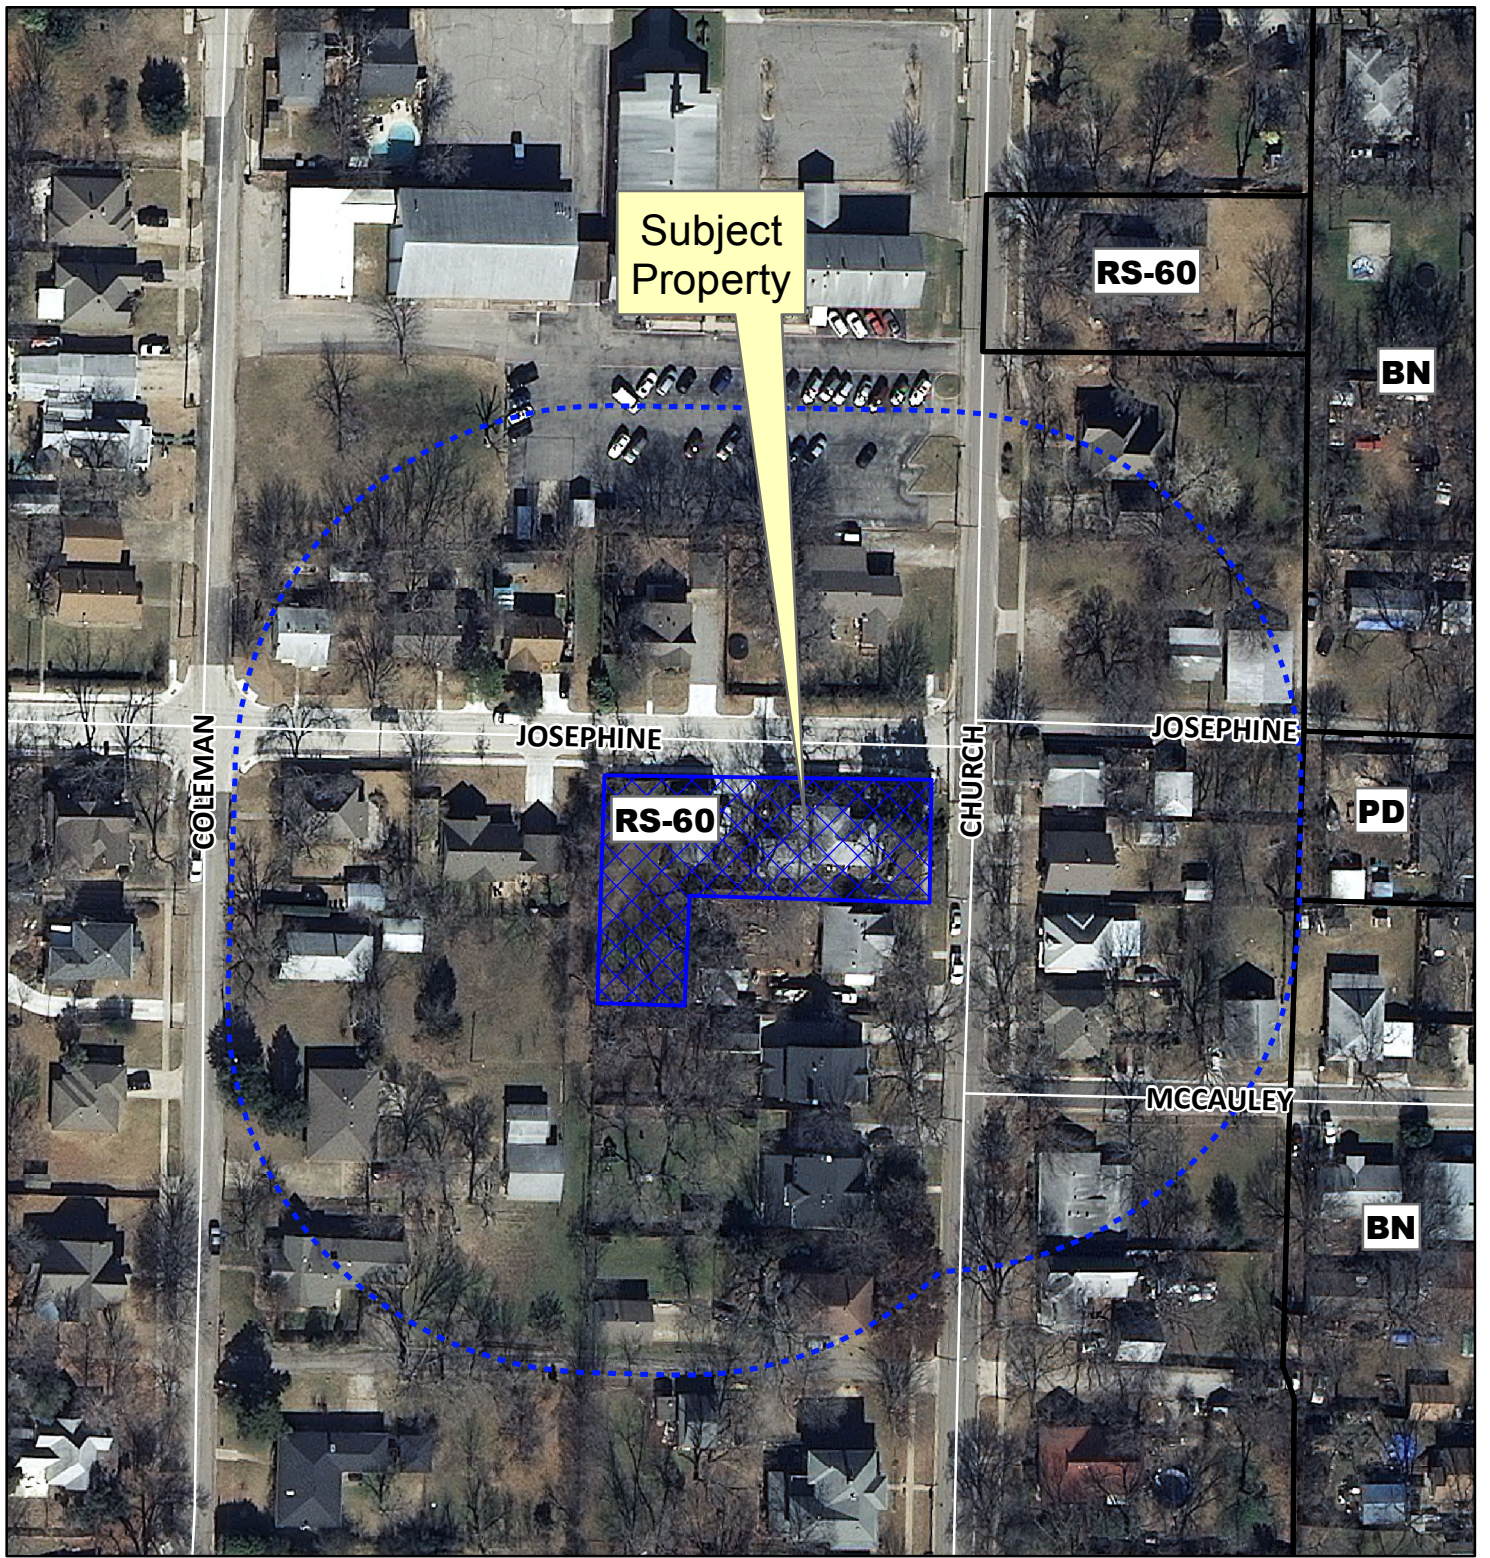

# Notification Map

Case: 13-196SUP

--- 200' Notification Buffer