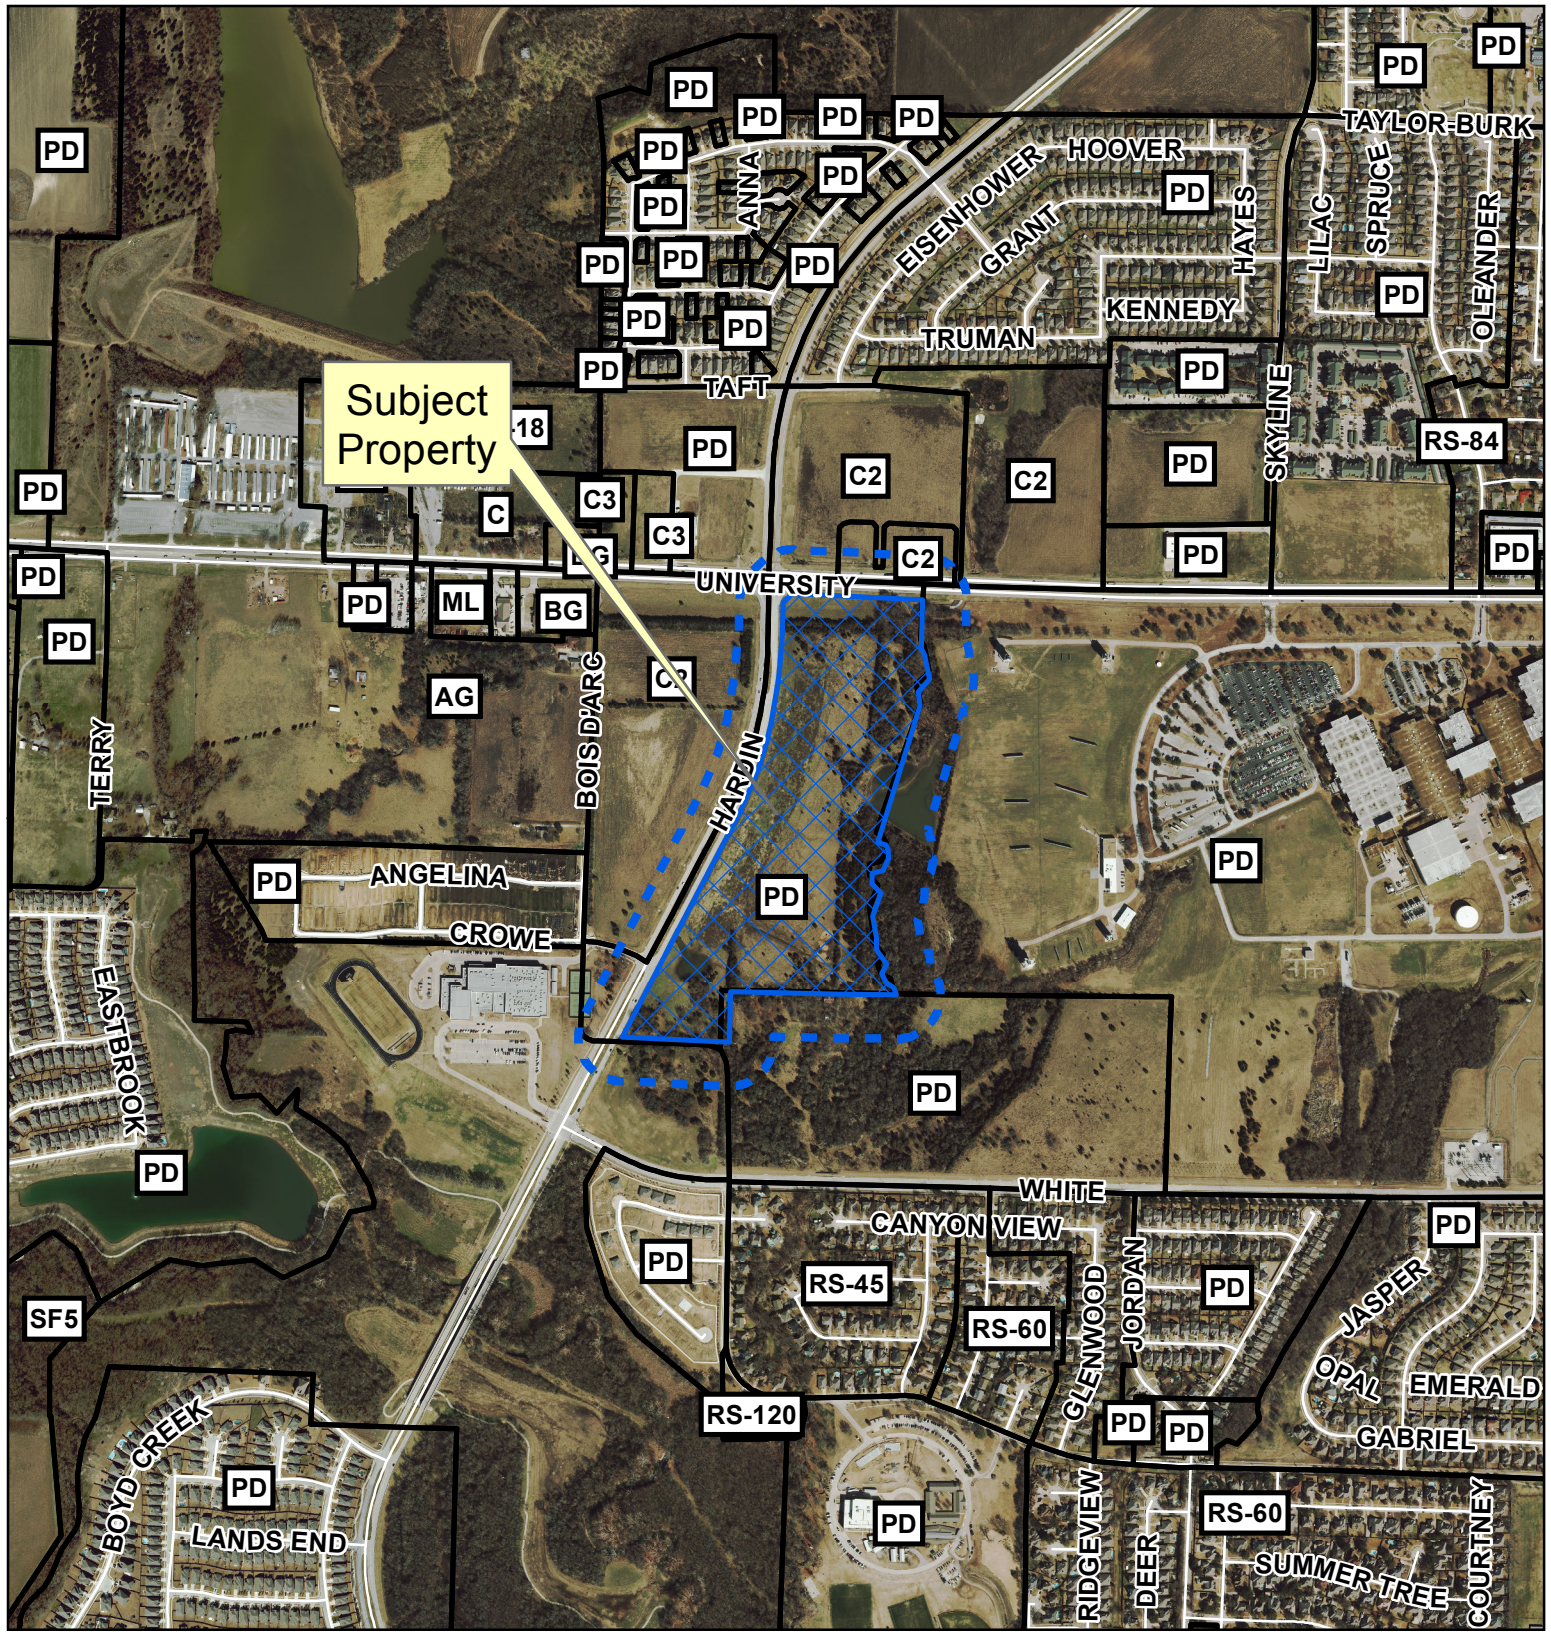

Subject Property

Property Owner Notification Map

18-0084Z

DISCLAIMER: This map and information contained in it were developed exclusively for use by the City of McKinney. Any use or reliance on this map by anyone else is at that party's risk and without liability to the City of McKinney, its officials or employees for any discrepancies, errors, or variances which may exist.

Subject Property

Property Owner Notification Map

18-0084Z

Vicinity Map

DISCLAIMER: This map and information contained in it were developed exclusively for use by the City of McKinney. Any use or reliance on this map by anyone else is at that party's risk and without liability to the City of McKinney, its officials or employees for any discrepancies, errors, or variances which may exist.