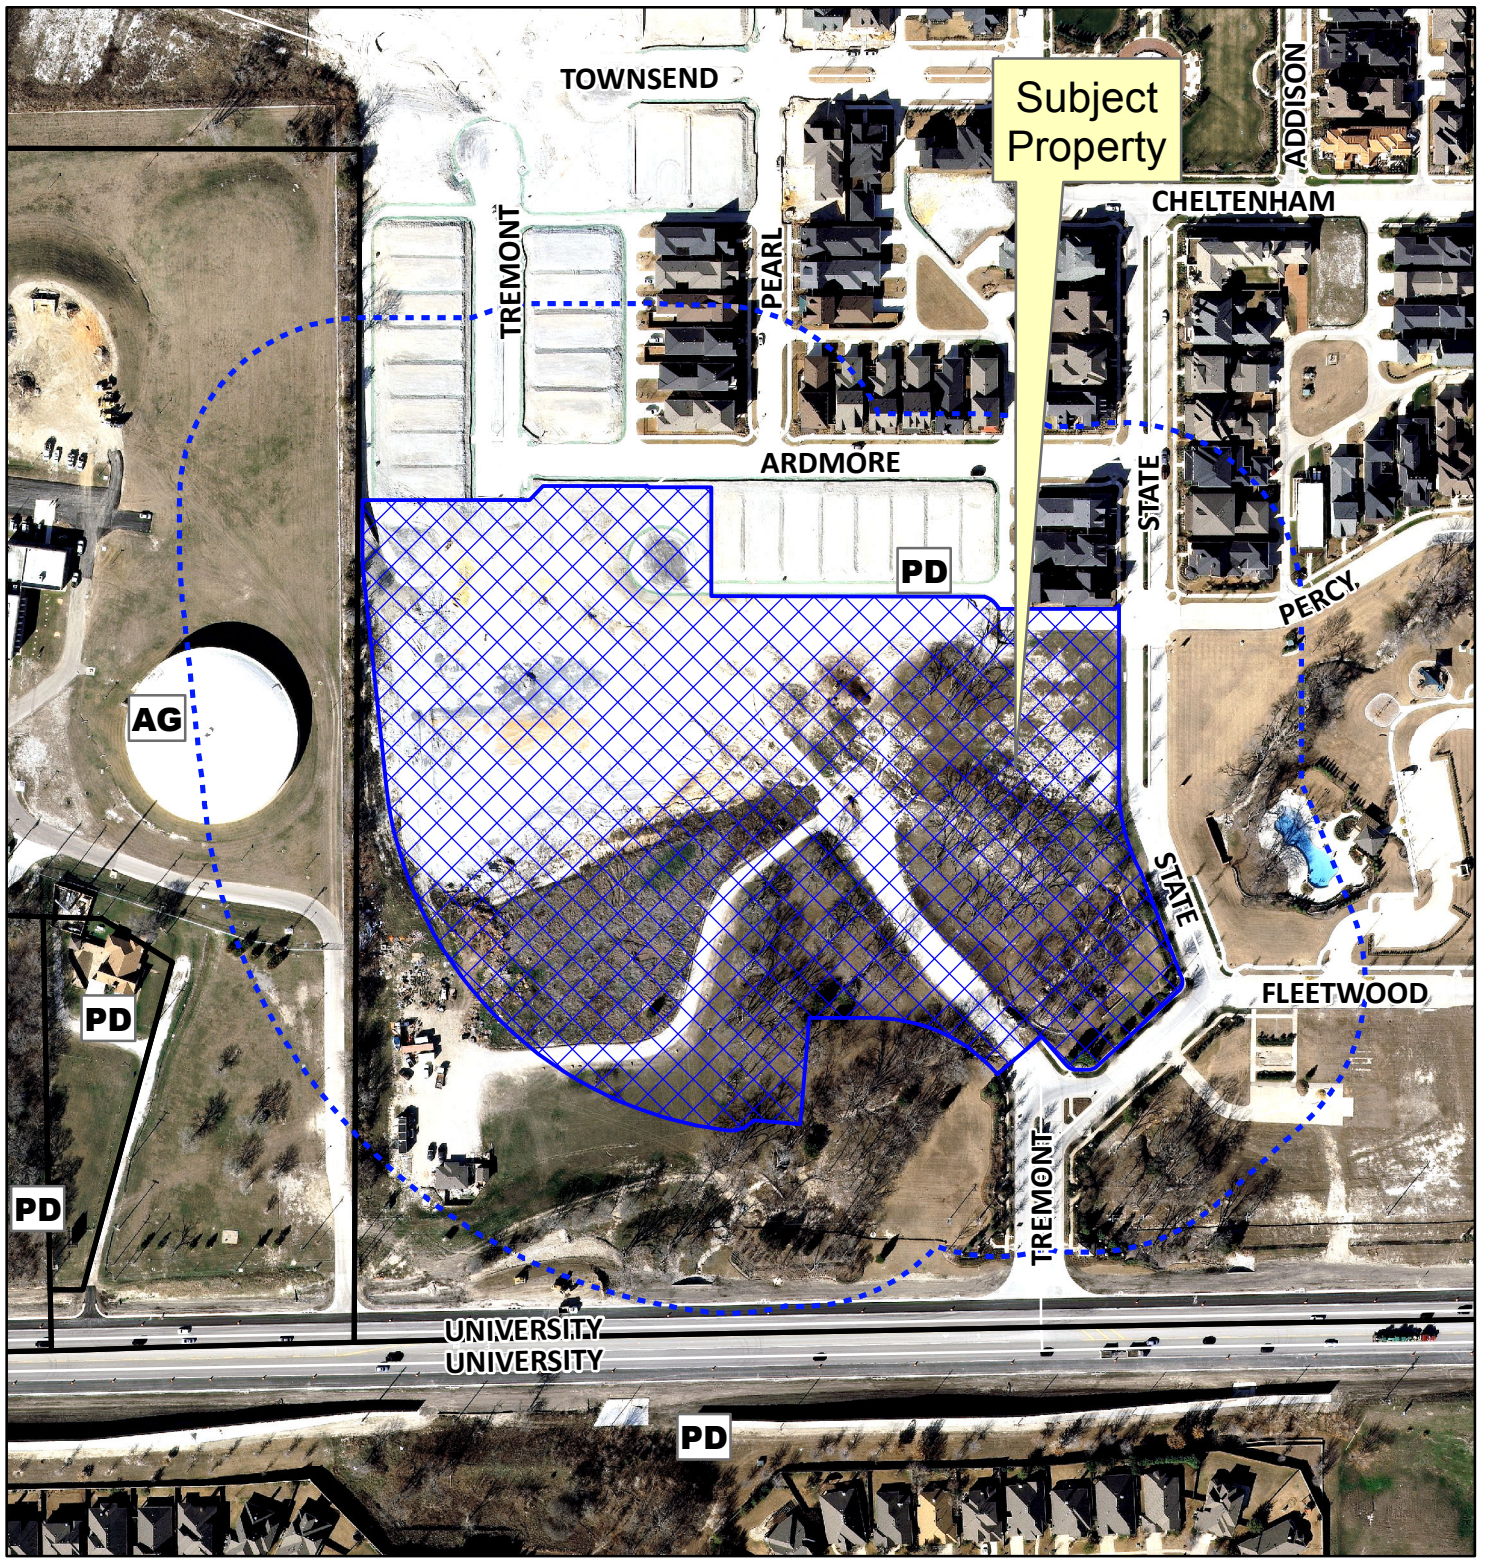

Case: 14-215Z

--- 200' Notification Buffer

Vicinity Map

Path: S:\MCKGIS\Notification\Projects\2014\14-215Z.mxd

DISCLAIMER: This map and information contained in it were developed exclusively for use by the City of McKinney. Any use or reliance on this map by anyone else is at that party's risk and without liability to the City of McKinney, its officials or employees for any discrepancies, errors, or variances which may exist.

Subject Property

Notification Map

Case: 14-215Z

--- 200' Notification Buffer

Vicinity Map