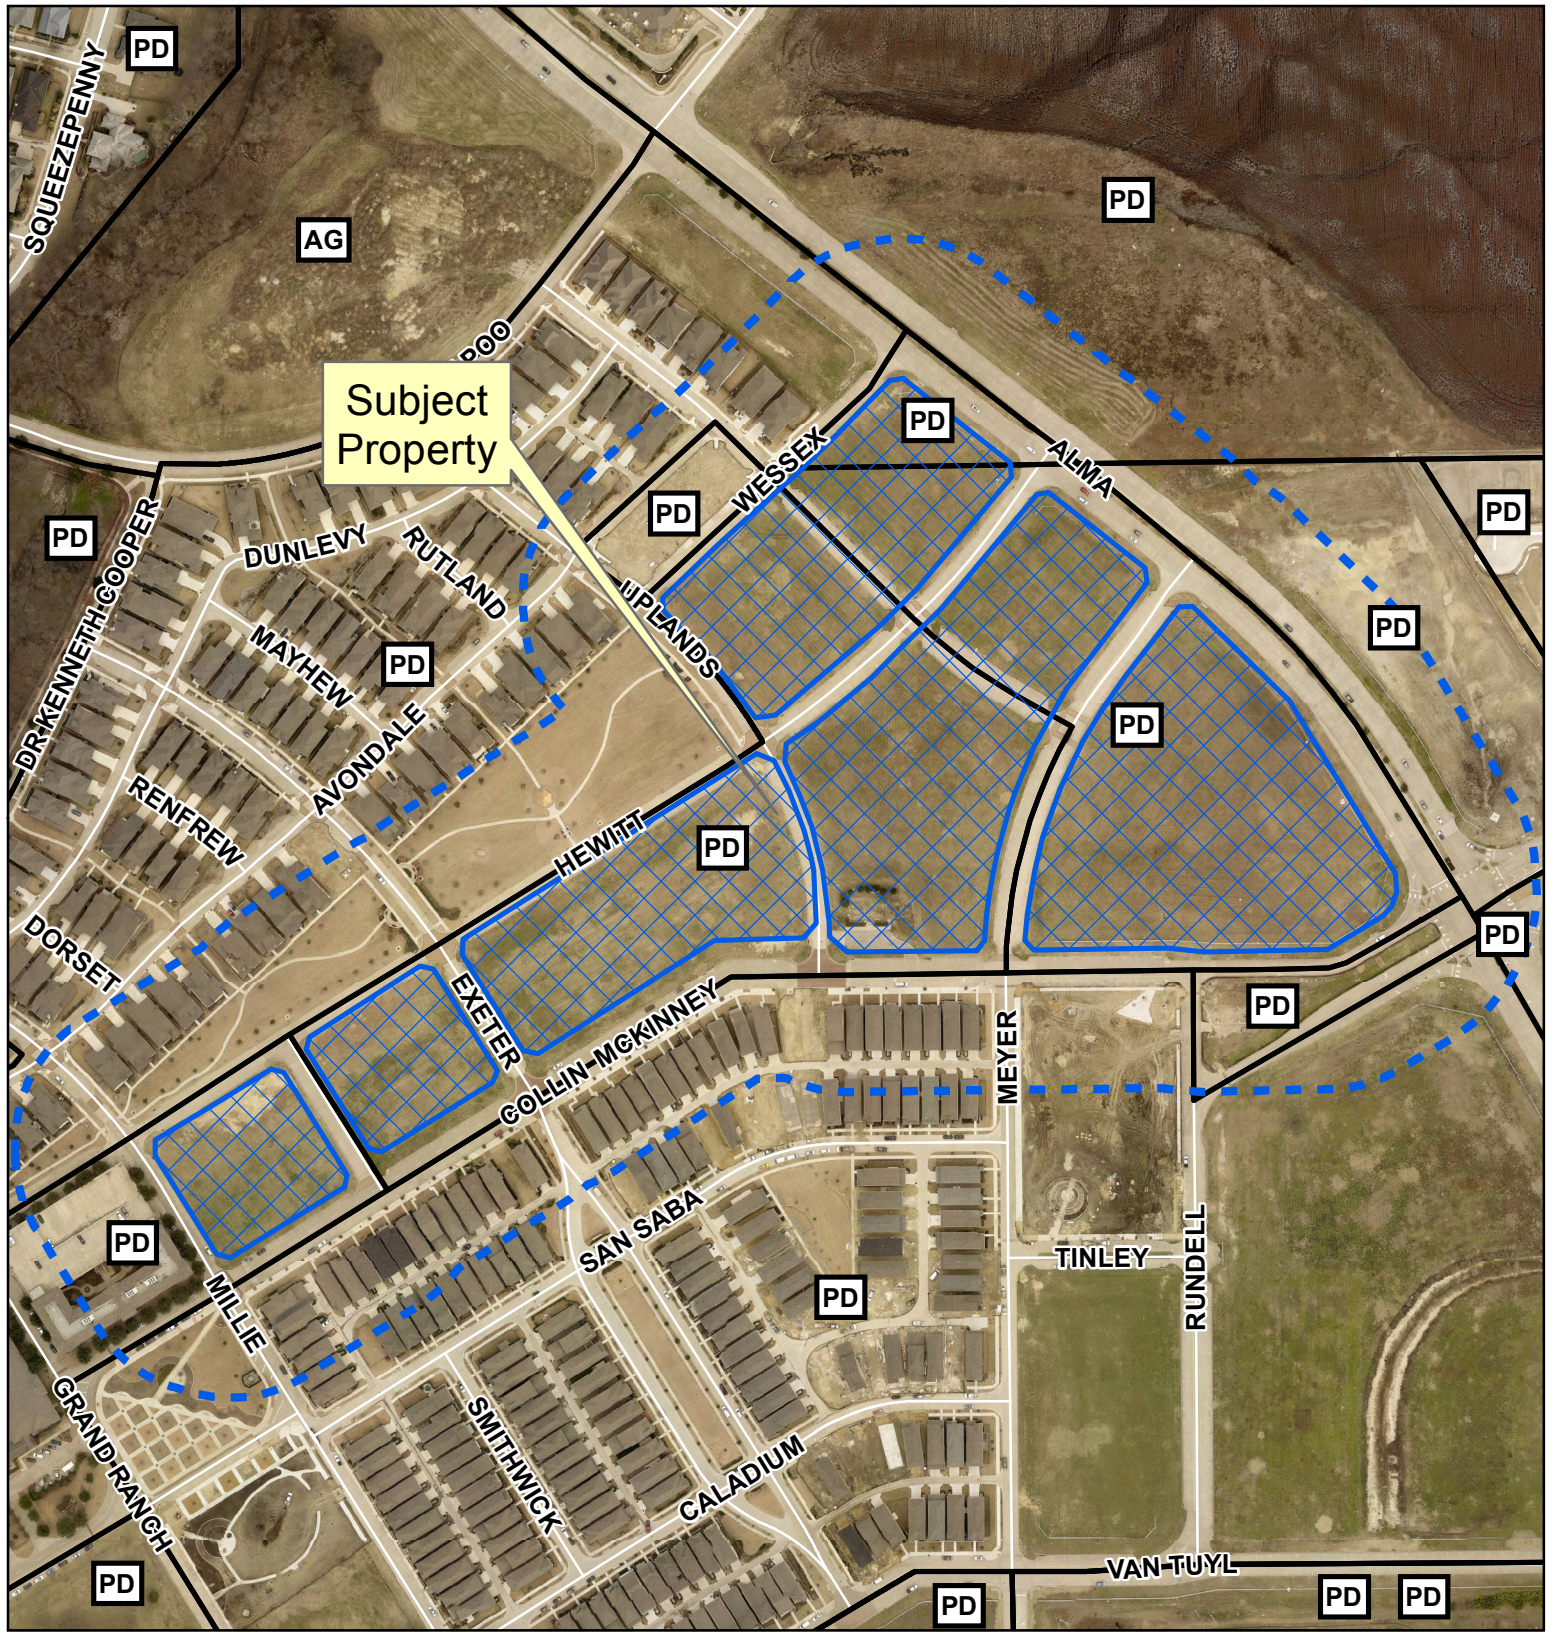

Subject Property

Property Owner Notification Map

ZONE2018-0142